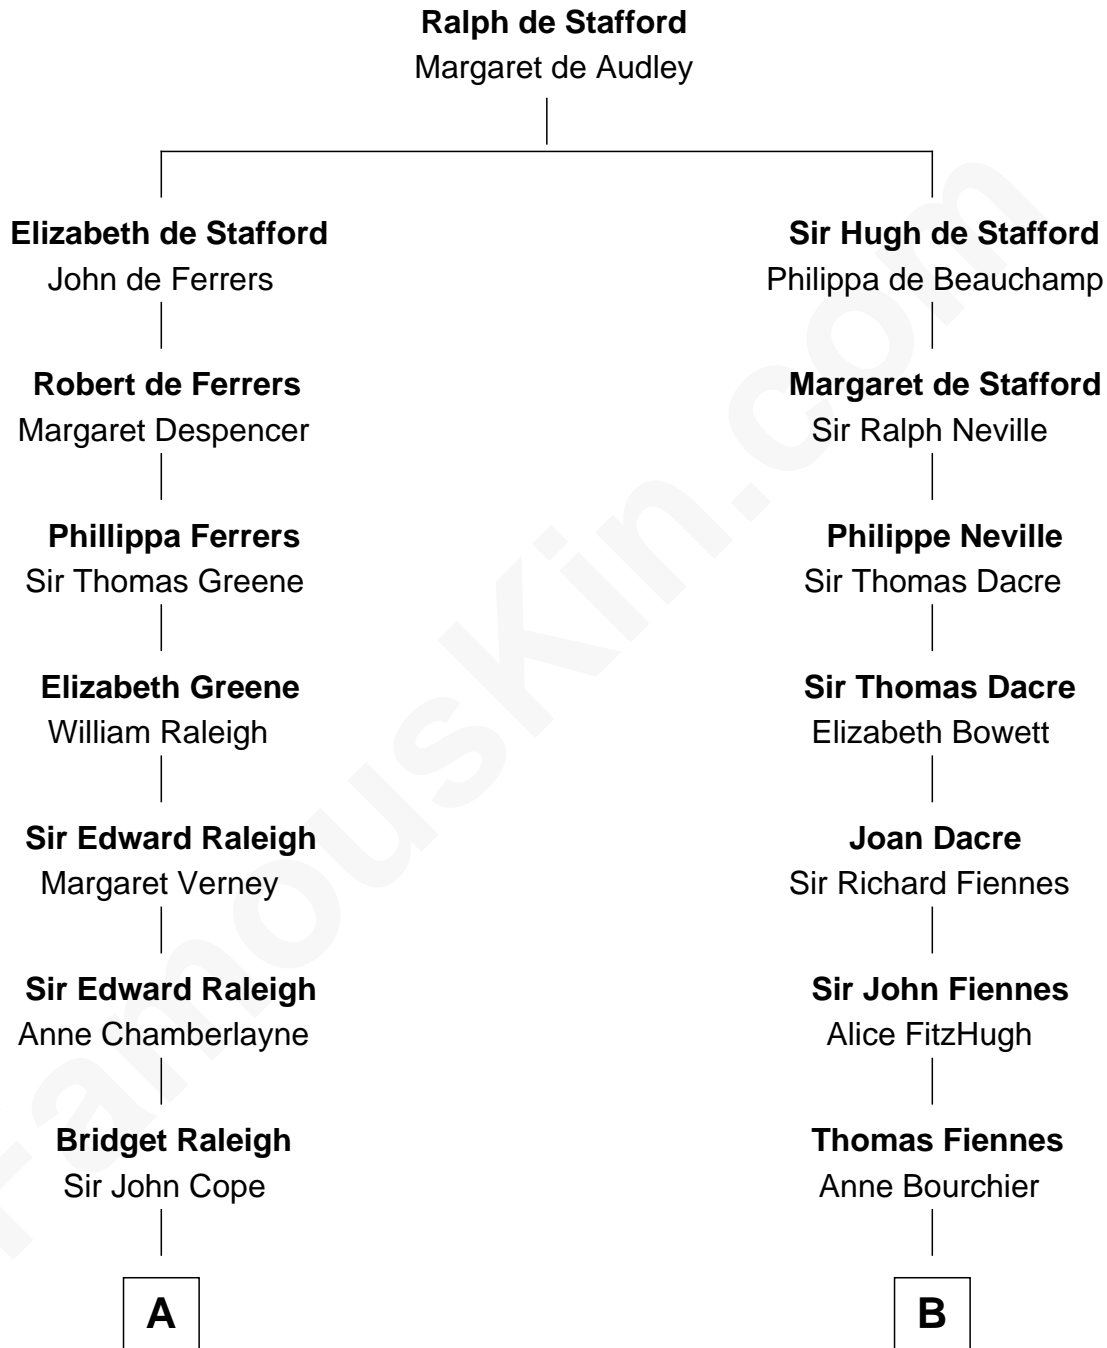

FamousKin.com
Relationship Chart of
Lucretia (Rudolph) Garfield
First Lady of President James Garfield

16th cousin 4 times removed of

Frank Lloyd Wright
American Architect

C

—
Martha Hubbard

David Wright
—