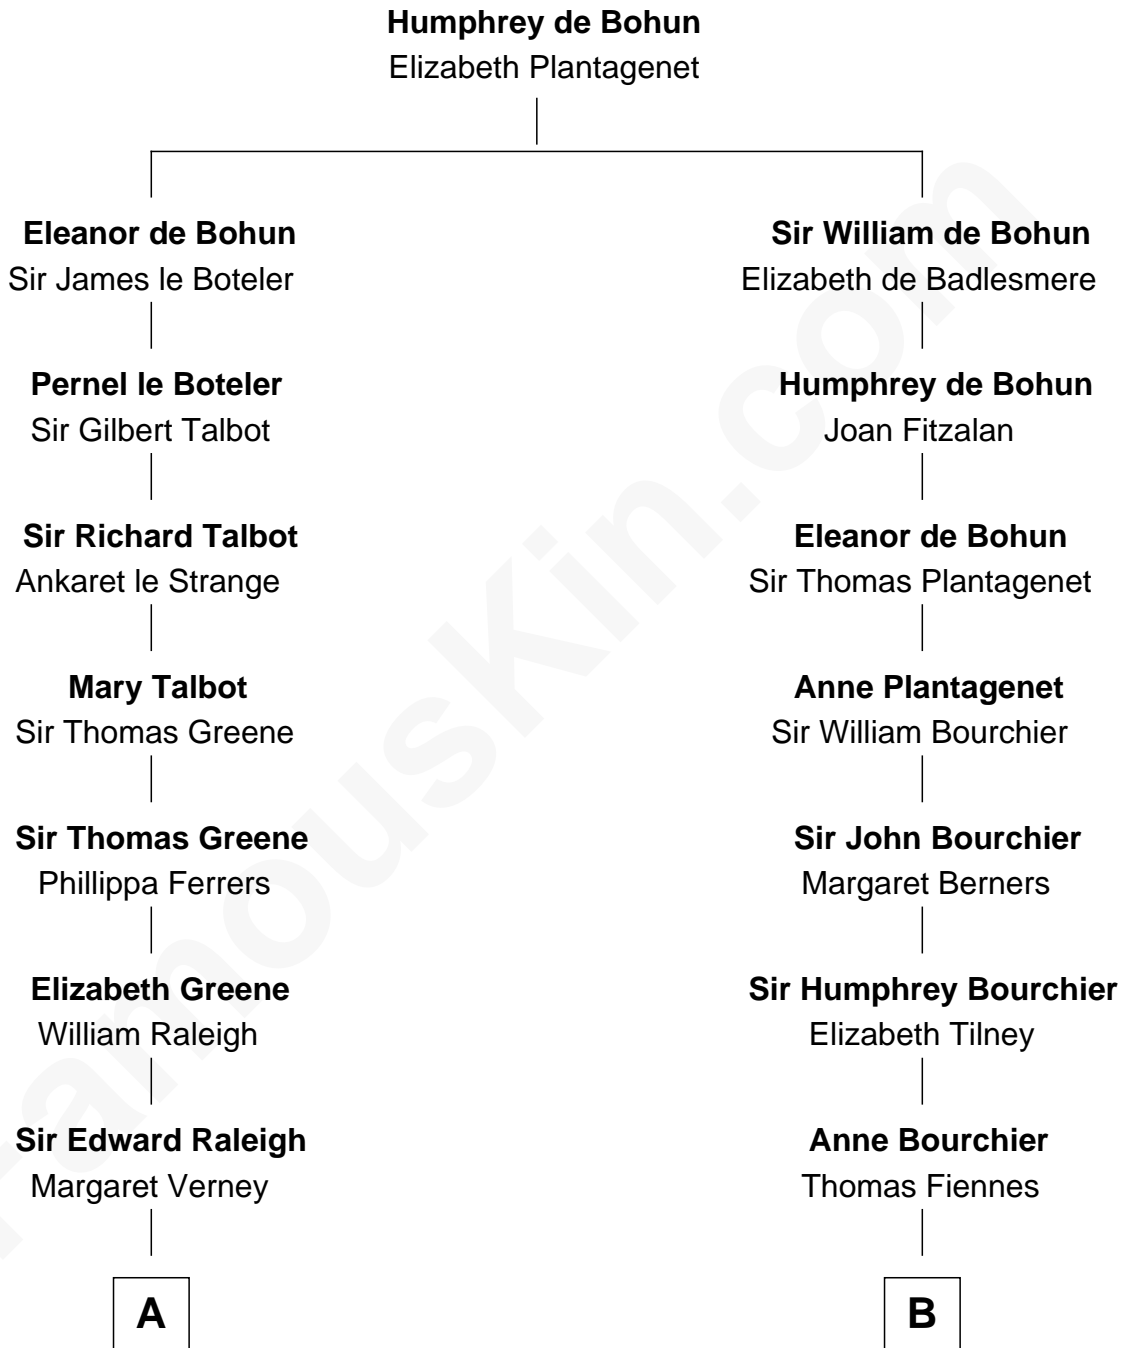

FamousKin.com
Relationship Chart of
Lucretia (Rudolph) Garfield
First Lady of President James Garfield

18th cousin 2 times removed of

Frank Lloyd Wright
American Architect

C

Arabella Greene Mason

Zebulon Rudolph

Lucretia (Rudolph) Garfield

First Lady of James Garfield

D

Martha Hubbard

David Wright

Rev. David Wright

Abigail Goddard

William Carey Wright