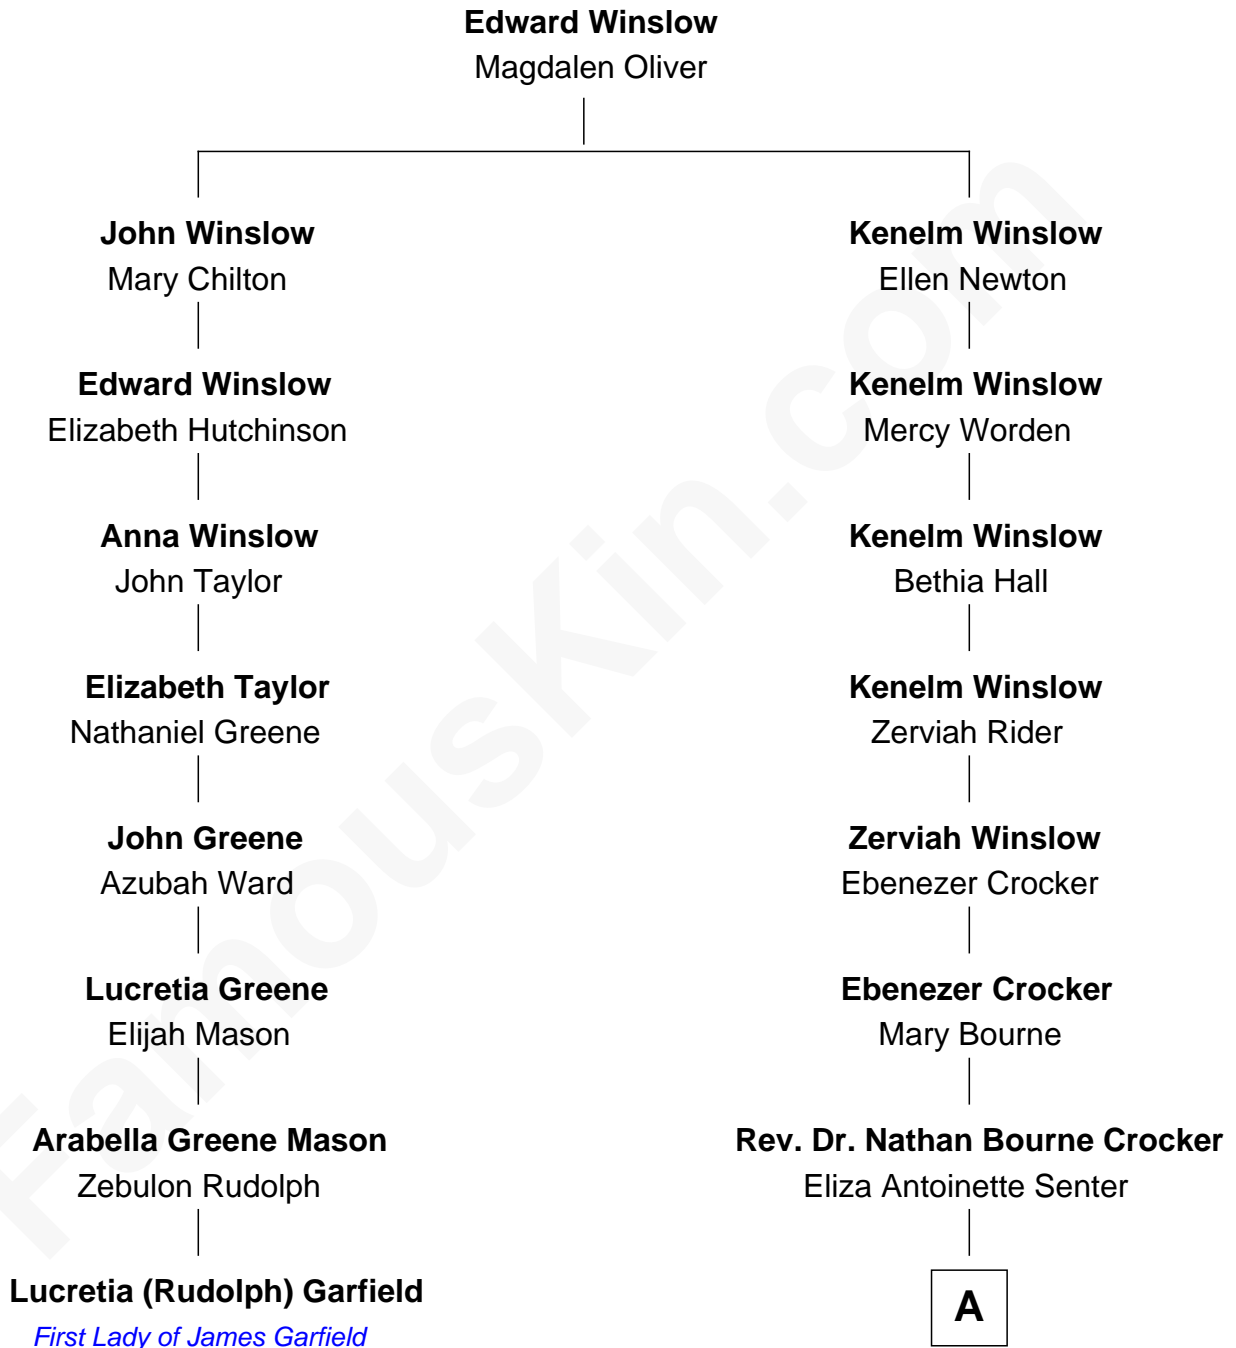

FamousKin.com

Relationship Chart of Lucretia (Rudolph) Garfield

First Lady of President James Garfield

7th cousin 5 times removed of

Kyra Sedgwick

TV and Movie Actress

A

Eliza Antoinette Crocker

Nathaniel Bloodgood

Helen Bloodgood

Francis Peabody

Fannie Peabody

Rev. Dr. Endicott Peabody

Helen Peabody

Robert Minturn Sedgwick

Henry Dwight Sedgwick