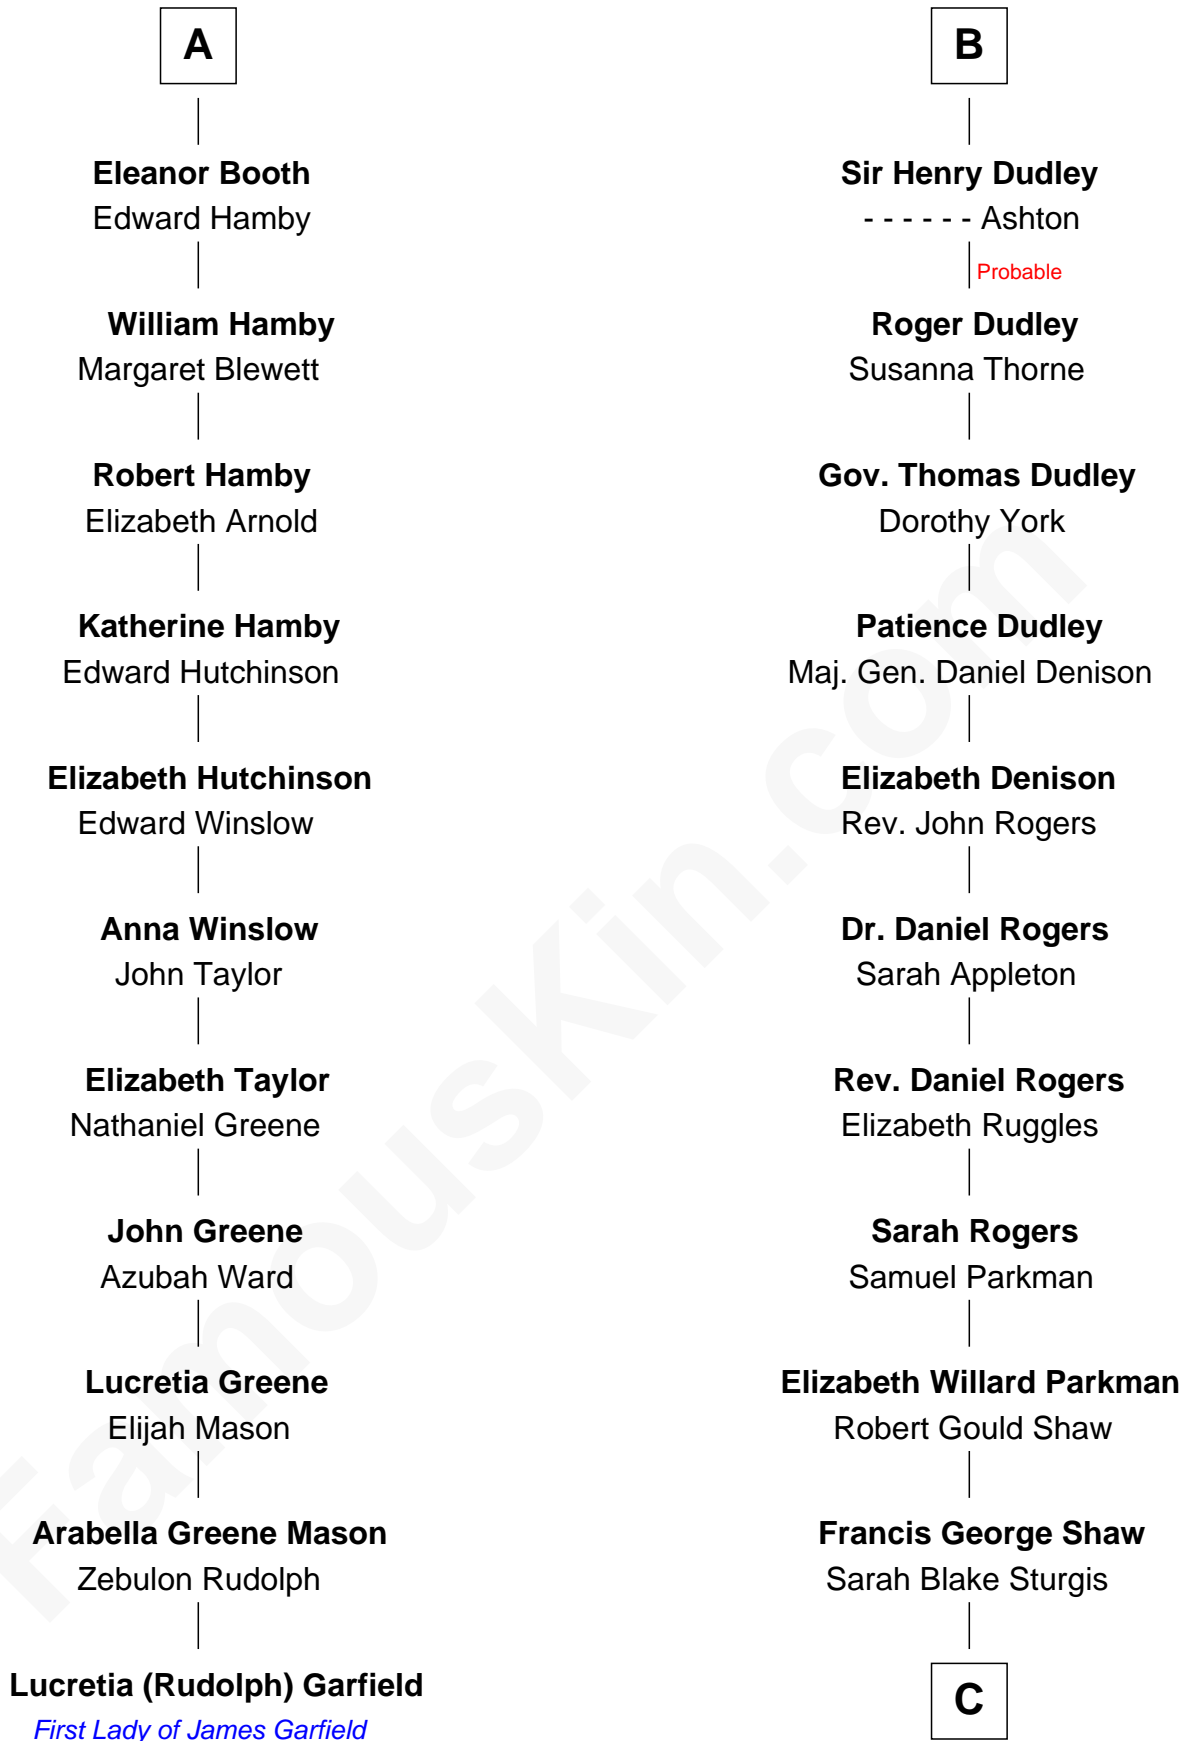

FamousKin.com
Relationship Chart of
Lucretia (Rudolph) Garfield
First Lady of President James Garfield

17th cousin 4 times removed of

Kyra Sedgwick
TV and Movie Actress

Sir William de Ros
 Margery de Badlesmere

C

—
Susanna Shaw

Robert Bowne Minturn

—
Sarah May Minturn

Henry Dwight Sedgwick

—
Robert Minturn Sedgwick

Helen Peabody

—
Henry Dwight Sedgwick