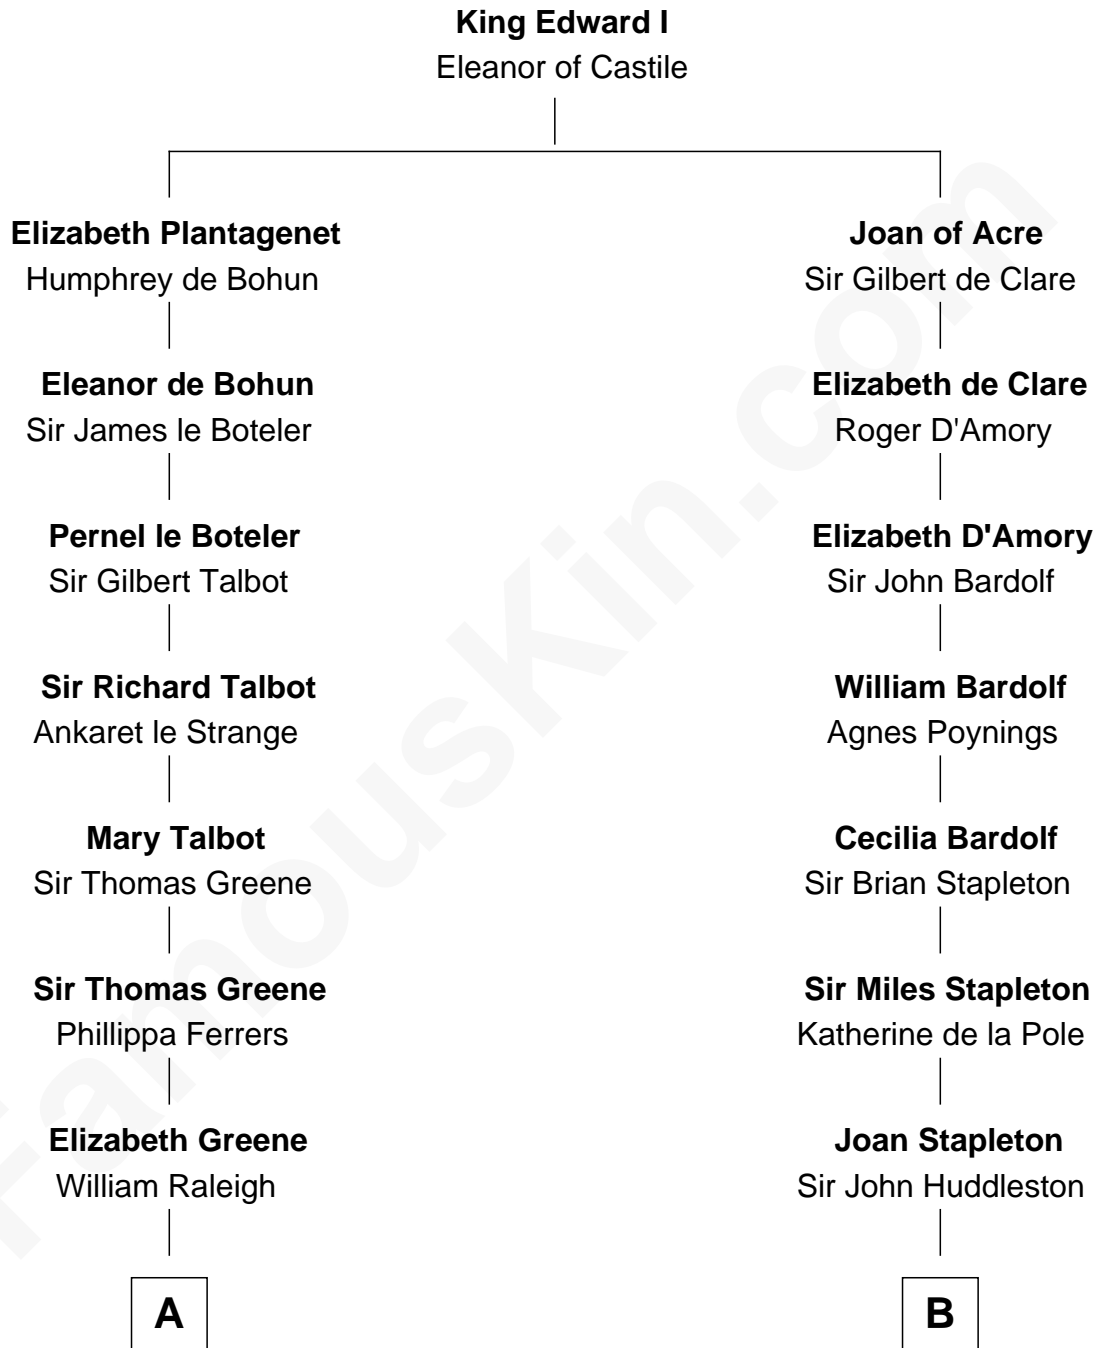

FamousKin.com

Relationship Chart of Lucretia (Rudolph) Garfield

First Lady of President James Garfield

16th cousin 3 times removed of

Fletcher Christian

Leader of the mutiny on the Bounty

C

Elijah Mason
Lucretia Greene

Arabella Greene Mason
Zebulon Rudolph

Lucretia (Rudolph) Garfield
First Lady of James Garfield

FamousKin.com