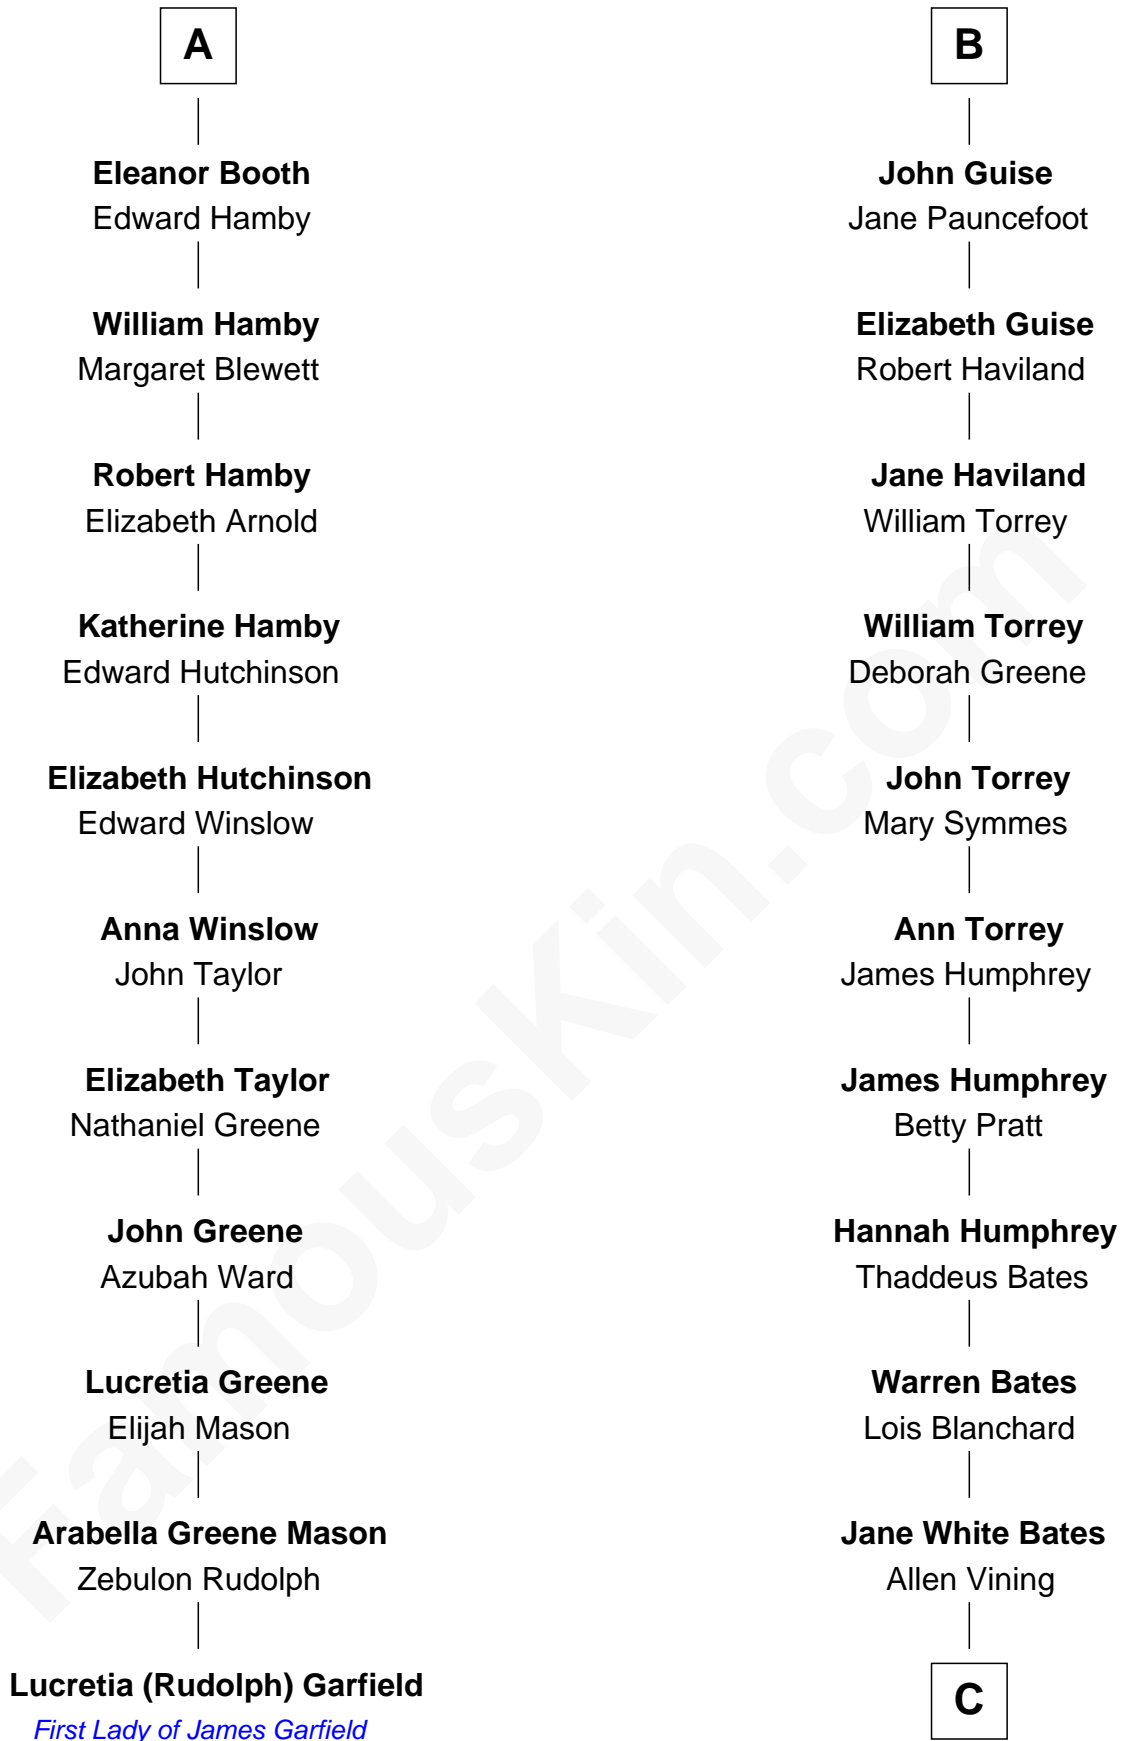

FamousKin.com
Relationship Chart of
Lucretia (Rudolph) Garfield
First Lady of President James Garfield

17th cousin 3 times removed of

Hal Holbrook
TV and Movie Actor

Sir William de Ros
 Margery de Badlesmere

C

Lois Bates Vining

George Holbrook

Allen Vining Holbrook

Minnie Alberta Rowe

Harold Rowe Holbrook

Aileen R. Davenport

Hal Holbrook