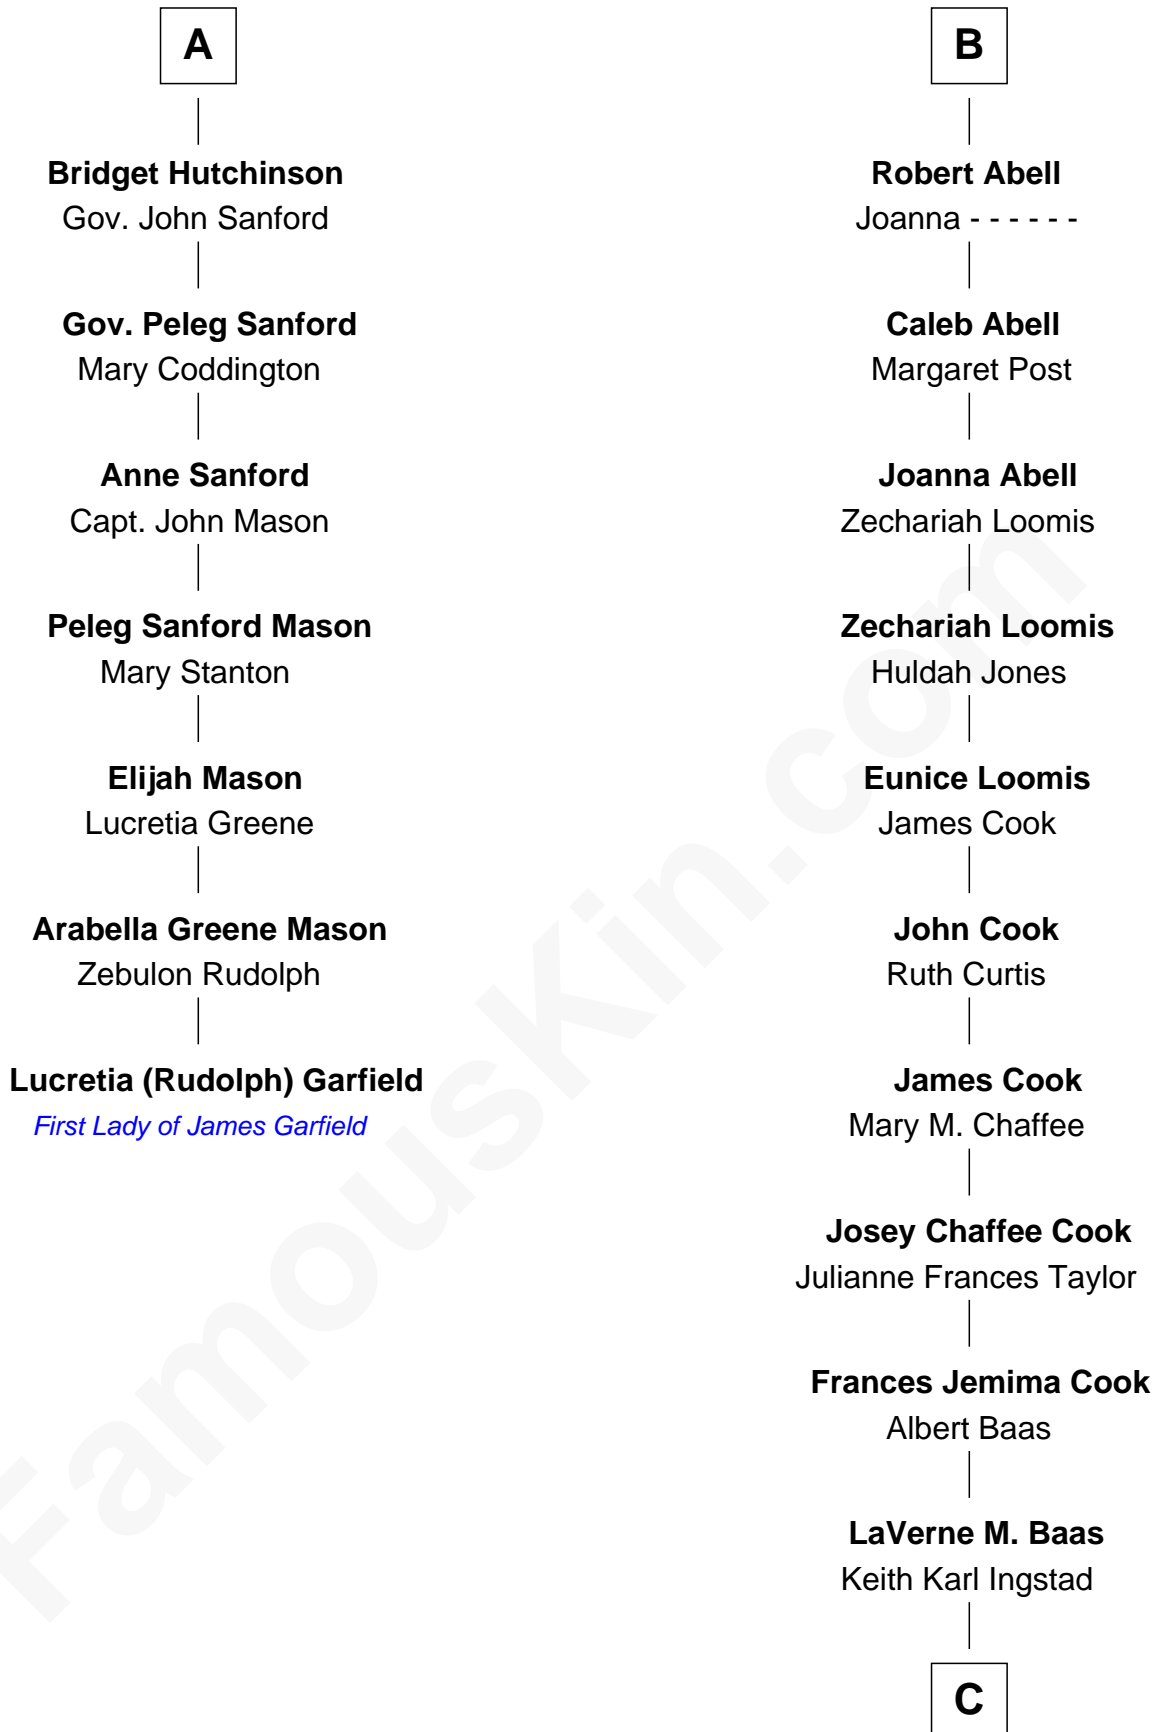

**FamousKin.com**  
**Relationship Chart of**  
**Lucretia (Rudolph) Garfield**

*First Lady of President James Garfield*

13th cousin 5 times removed of

**Amber Stevens West**

*TV and Movie Actress*

C

**Terry Keith Ingstad**  
Beverly Jean Cunningham

**Amber Stevens West**  
*TV and Movie Actress*

FamousKin.com