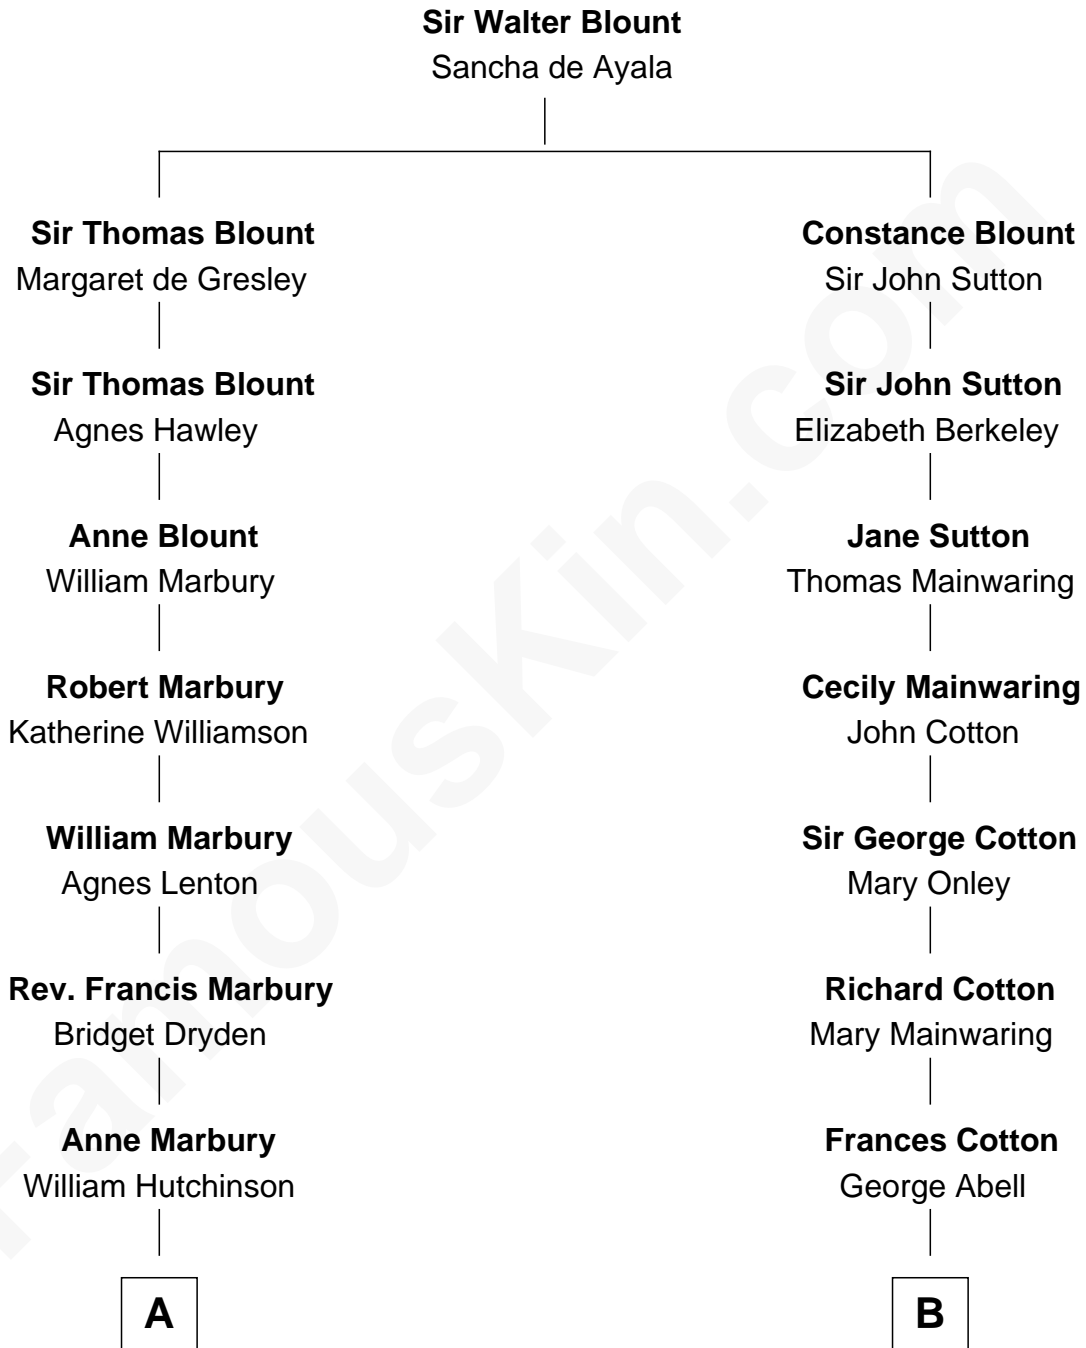

**FamousKin.com**  
**Relationship Chart of**  
**Lucretia (Rudolph) Garfield**

*First Lady of President James Garfield*

13th cousin 5 times removed of

**Amber Stevens West**

*TV and Movie Actress*

C

**Terry Keith Ingstad**  
Beverly Jean Cunningham

**Amber Stevens West**  
*TV and Movie Actress*

FamousKin.com