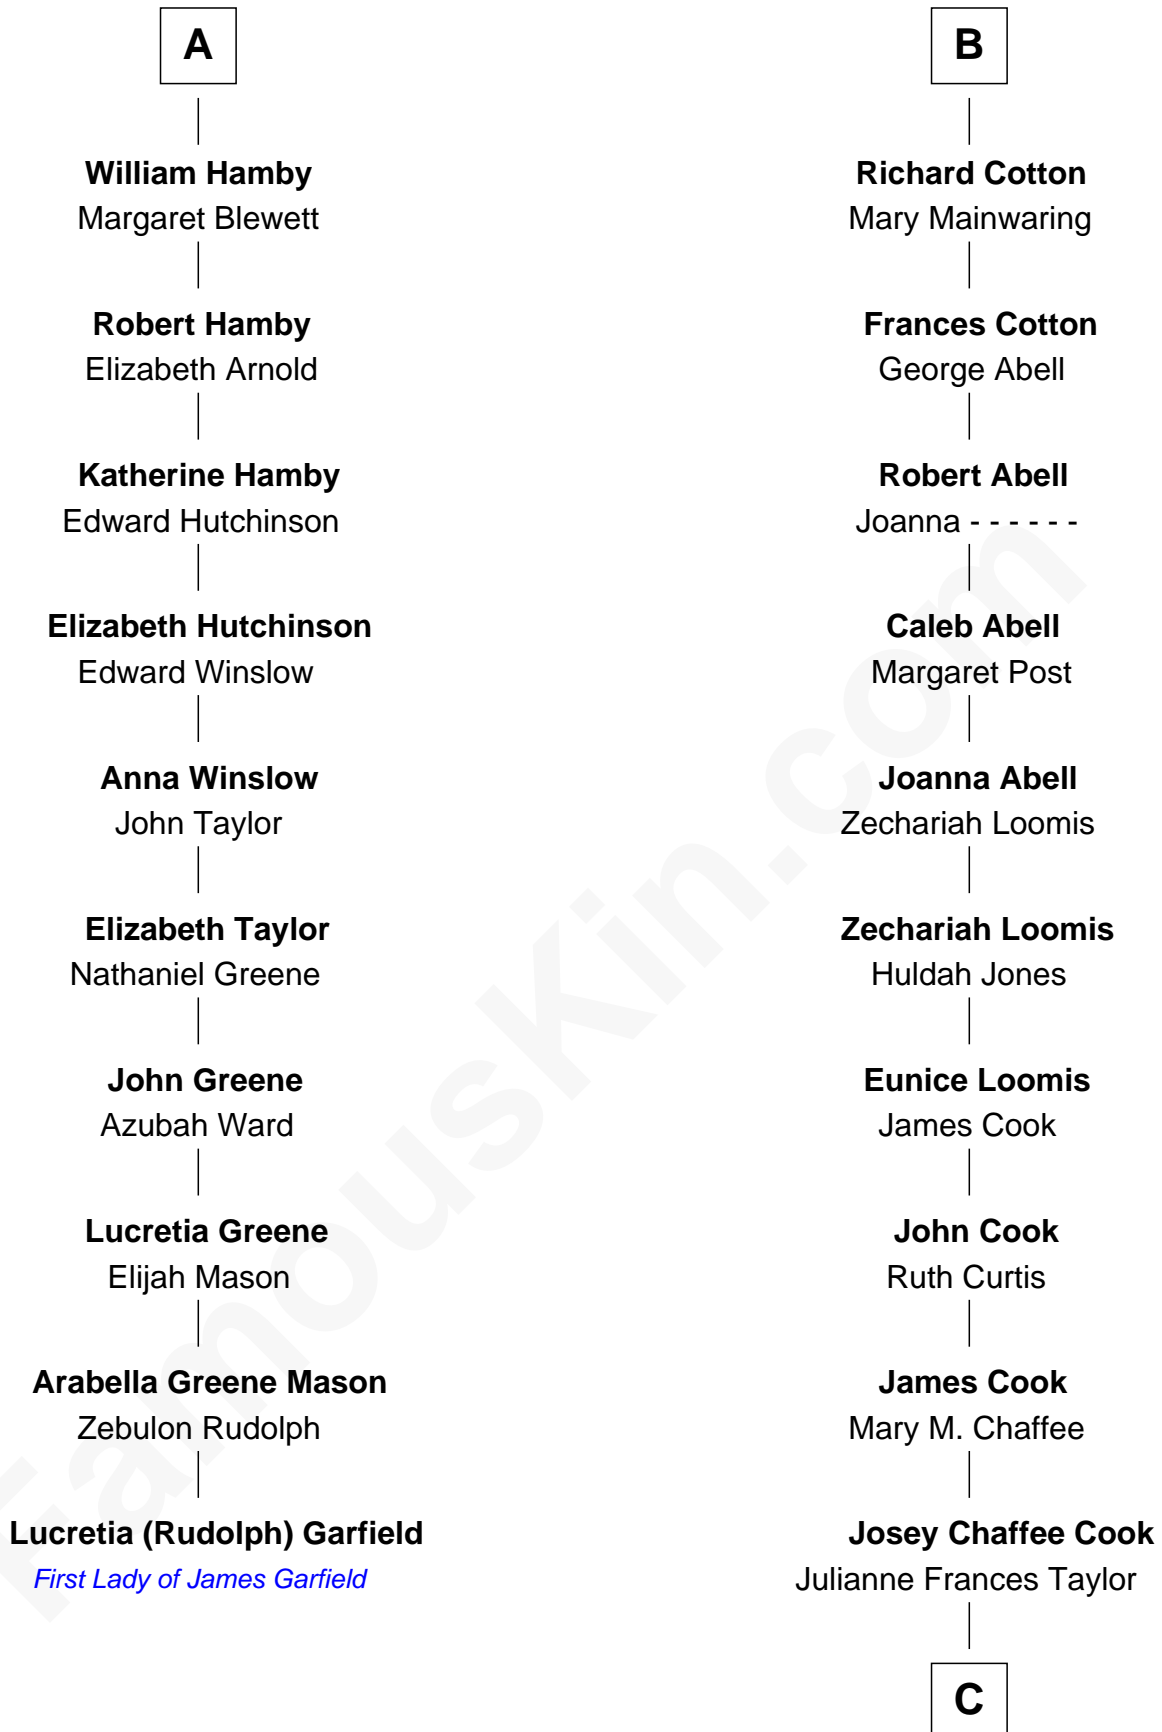

FamousKin.com
Relationship Chart of
Lucretia (Rudolph) Garfield

First Lady of President James Garfield

16th cousin 4 times removed of

Amber Stevens West

TV and Movie Actress

Sir Philip le Despencer

Joan de Cobham

Thomas Mainwaring

Cecily Mainwaring

John Cotton

Sir George Cotton

Mary Onley

B

C

—
Frances Jemima Cook