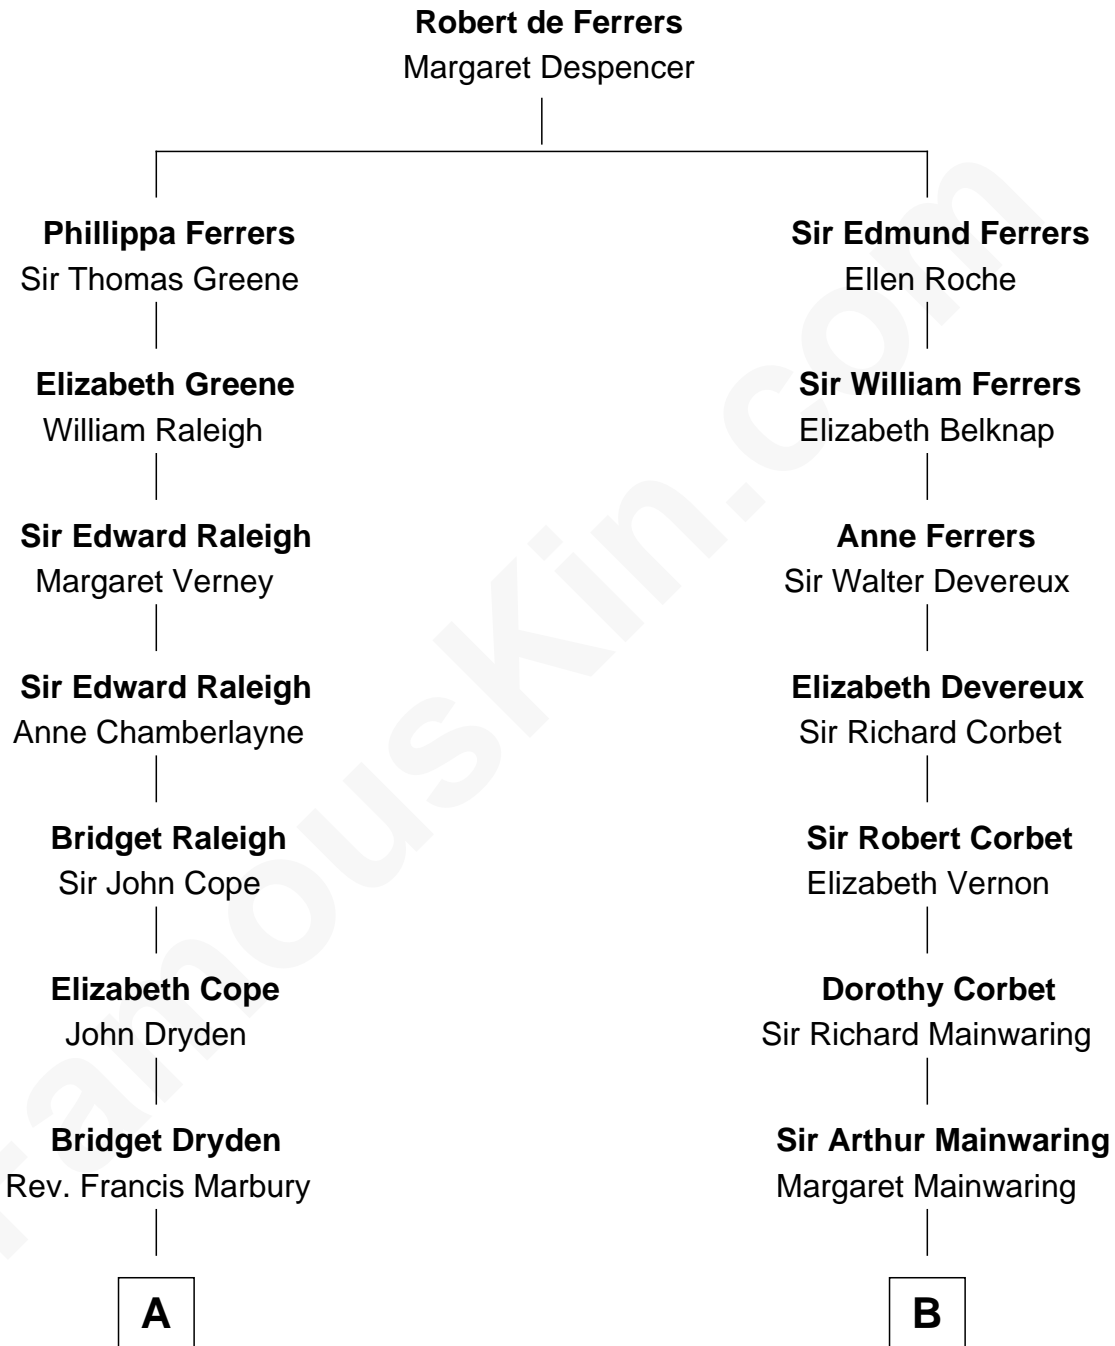

FamousKin.com

Relationship Chart of Lucretia (Rudolph) Garfield

First Lady of President James Garfield

14th cousin 6 times removed of

Amber Stevens West

TV and Movie Actress

C

Frances Jemima Cook

Albert Baas

LaVerne M. Baas

Keith Karl Ingstad

Terry Keith Ingstad

Beverly Jean Cunningham

Amber Stevens West

TV and Movie Actress