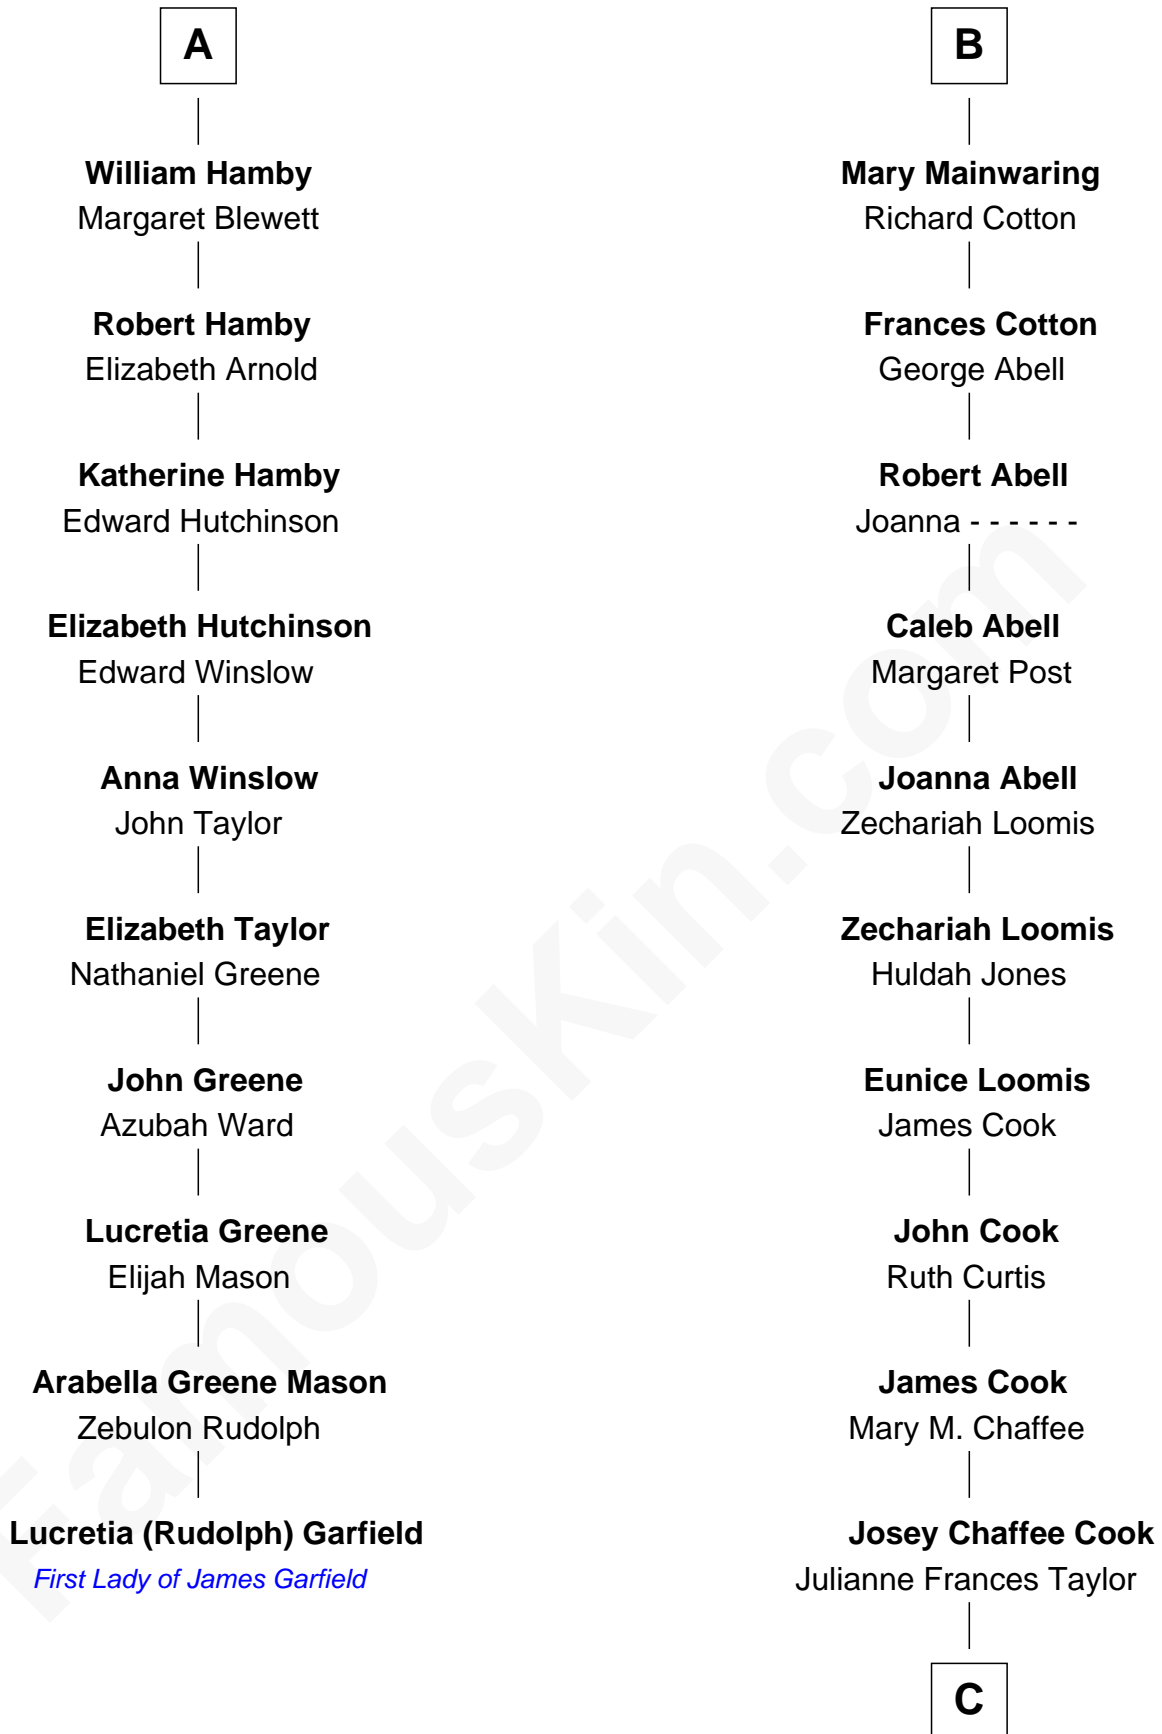

FamousKin.com

Relationship Chart of Lucretia (Rudolph) Garfield

First Lady of President James Garfield

16th cousin 4 times removed of

Amber Stevens West

TV and Movie Actress

C

Frances Jemima Cook

Albert Baas

LaVerne M. Baas

Keith Karl Ingstad

Terry Keith Ingstad

Beverly Jean Cunningham

Amber Stevens West

TV and Movie Actress