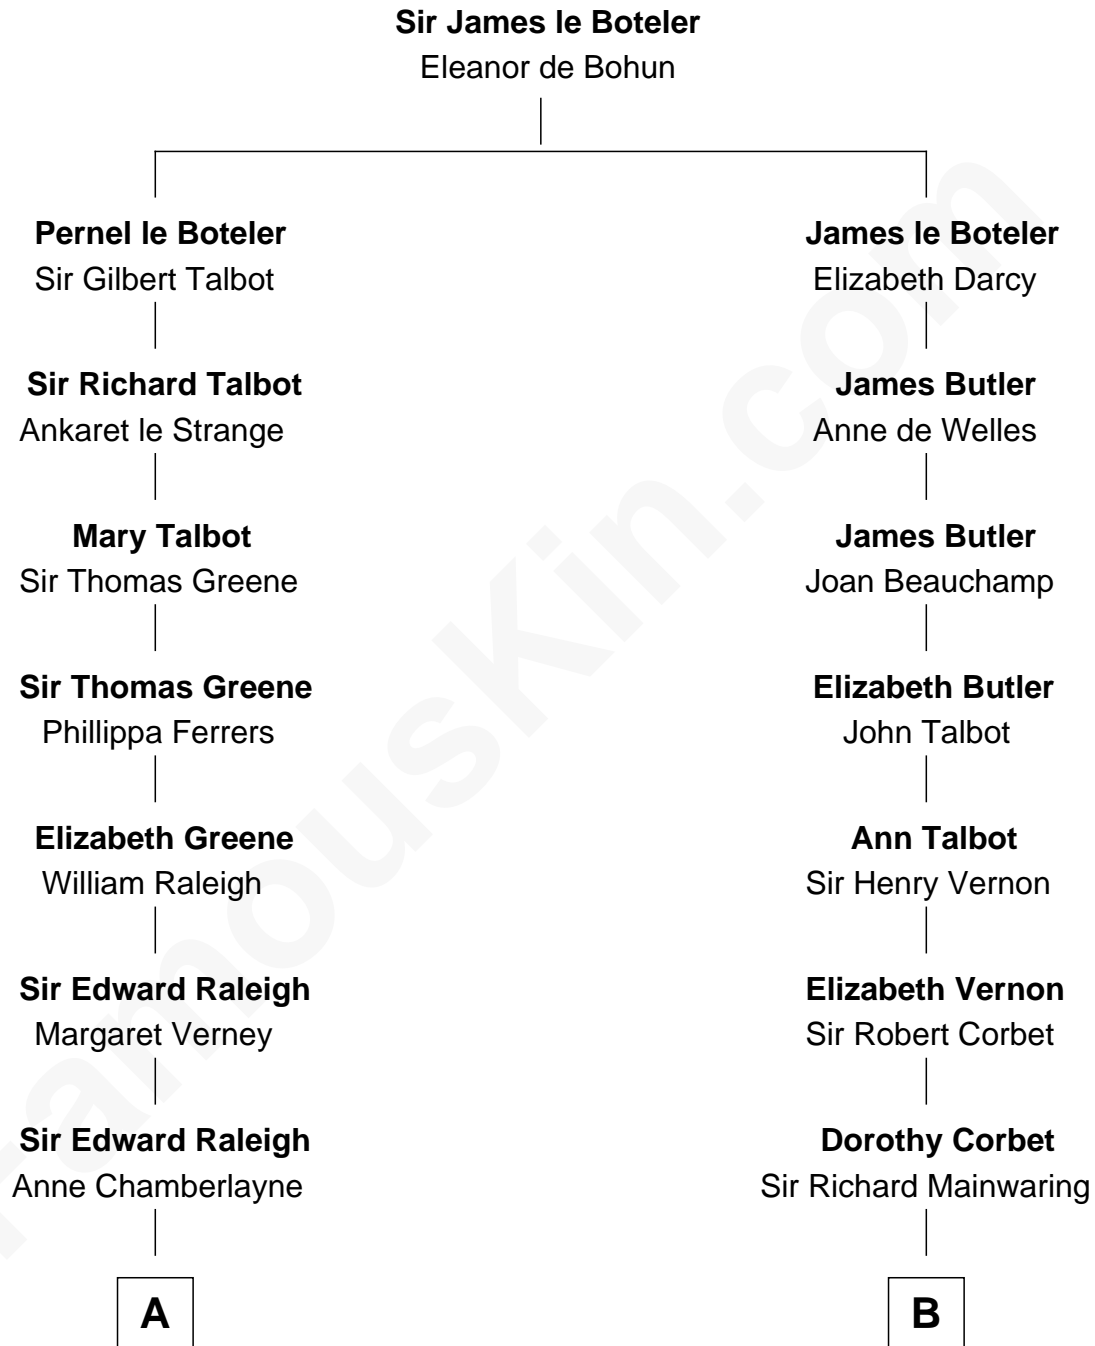

# FamousKin.com

## Relationship Chart of Lucretia (Rudolph) Garfield

*First Lady of President James Garfield*

17th cousin 4 times removed of

**Amber Stevens West**

*TV and Movie Actress*

C

**Josey Chaffee Cook**  
Julianne Frances Taylor