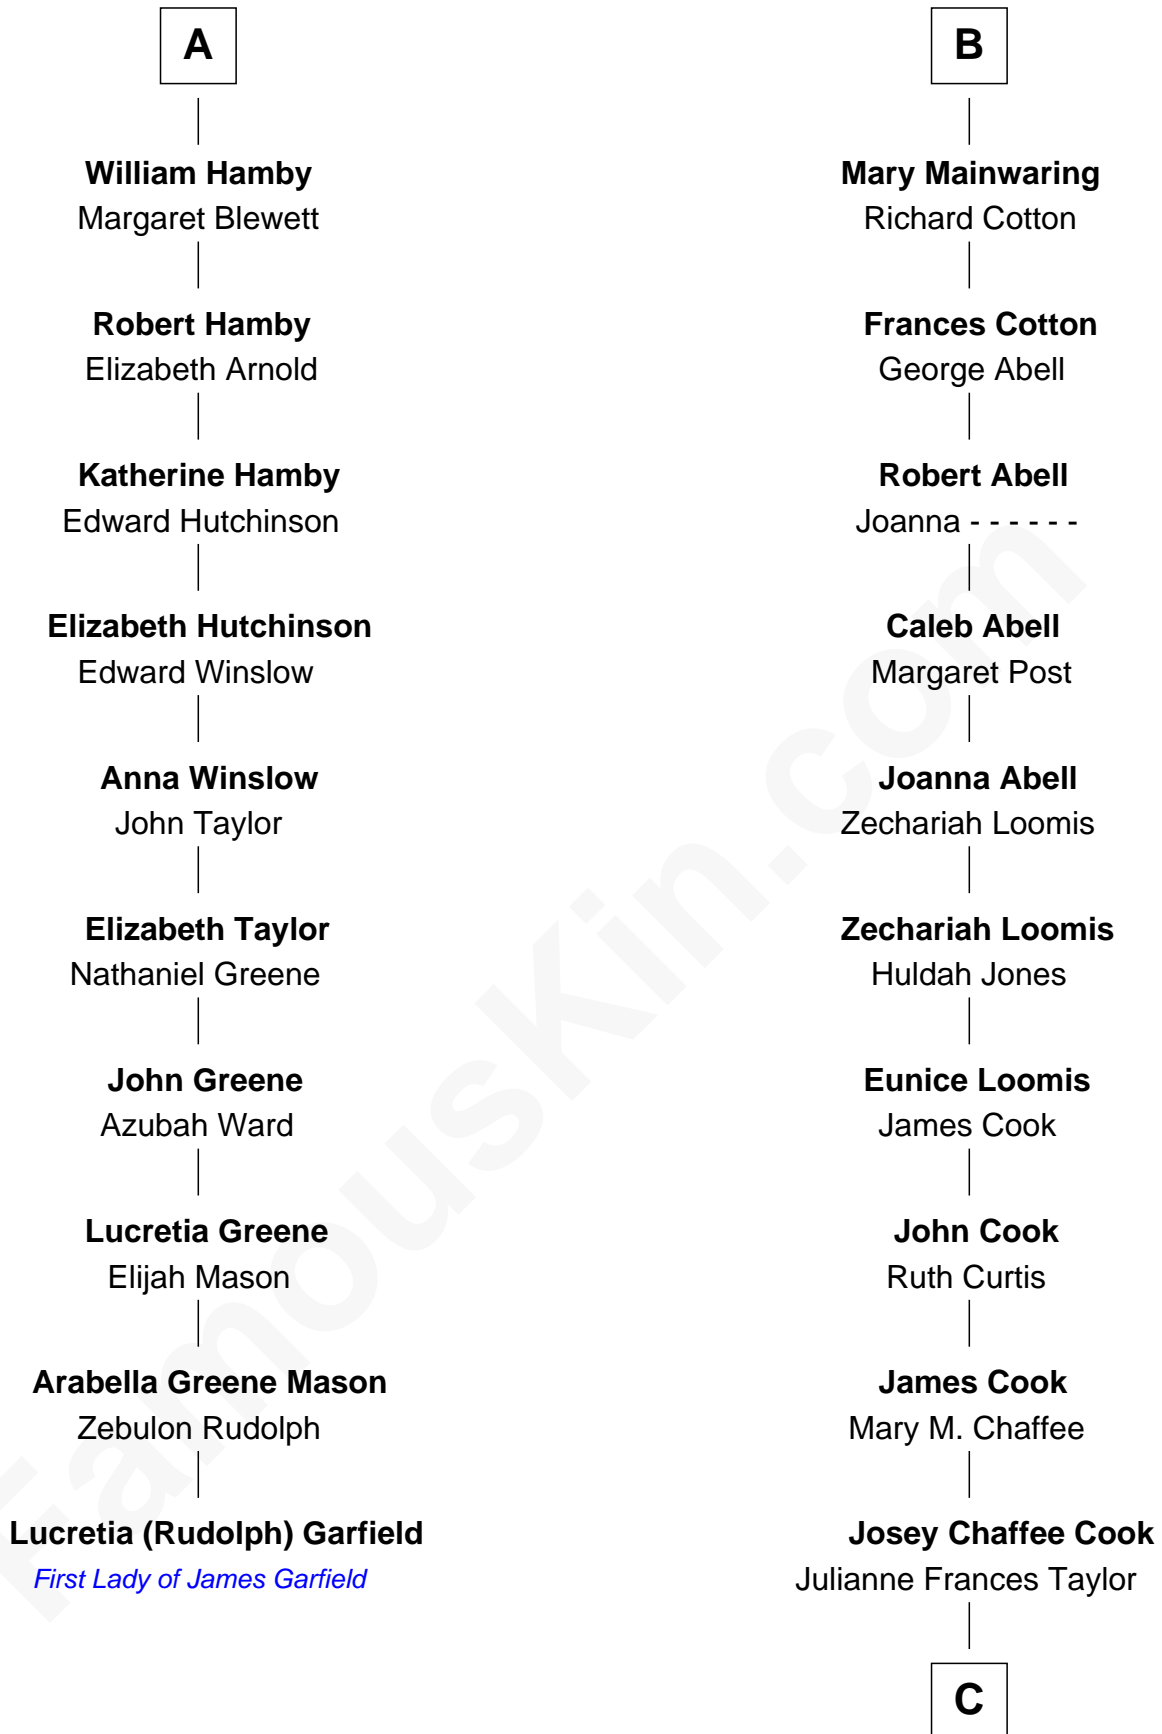

FamousKin.com

Relationship Chart of Lucretia (Rudolph) Garfield

First Lady of President James Garfield

16th cousin 3 times removed of

Shadoe Stevens

Radio Disc Jockey

John de Welles

Maud de Roos