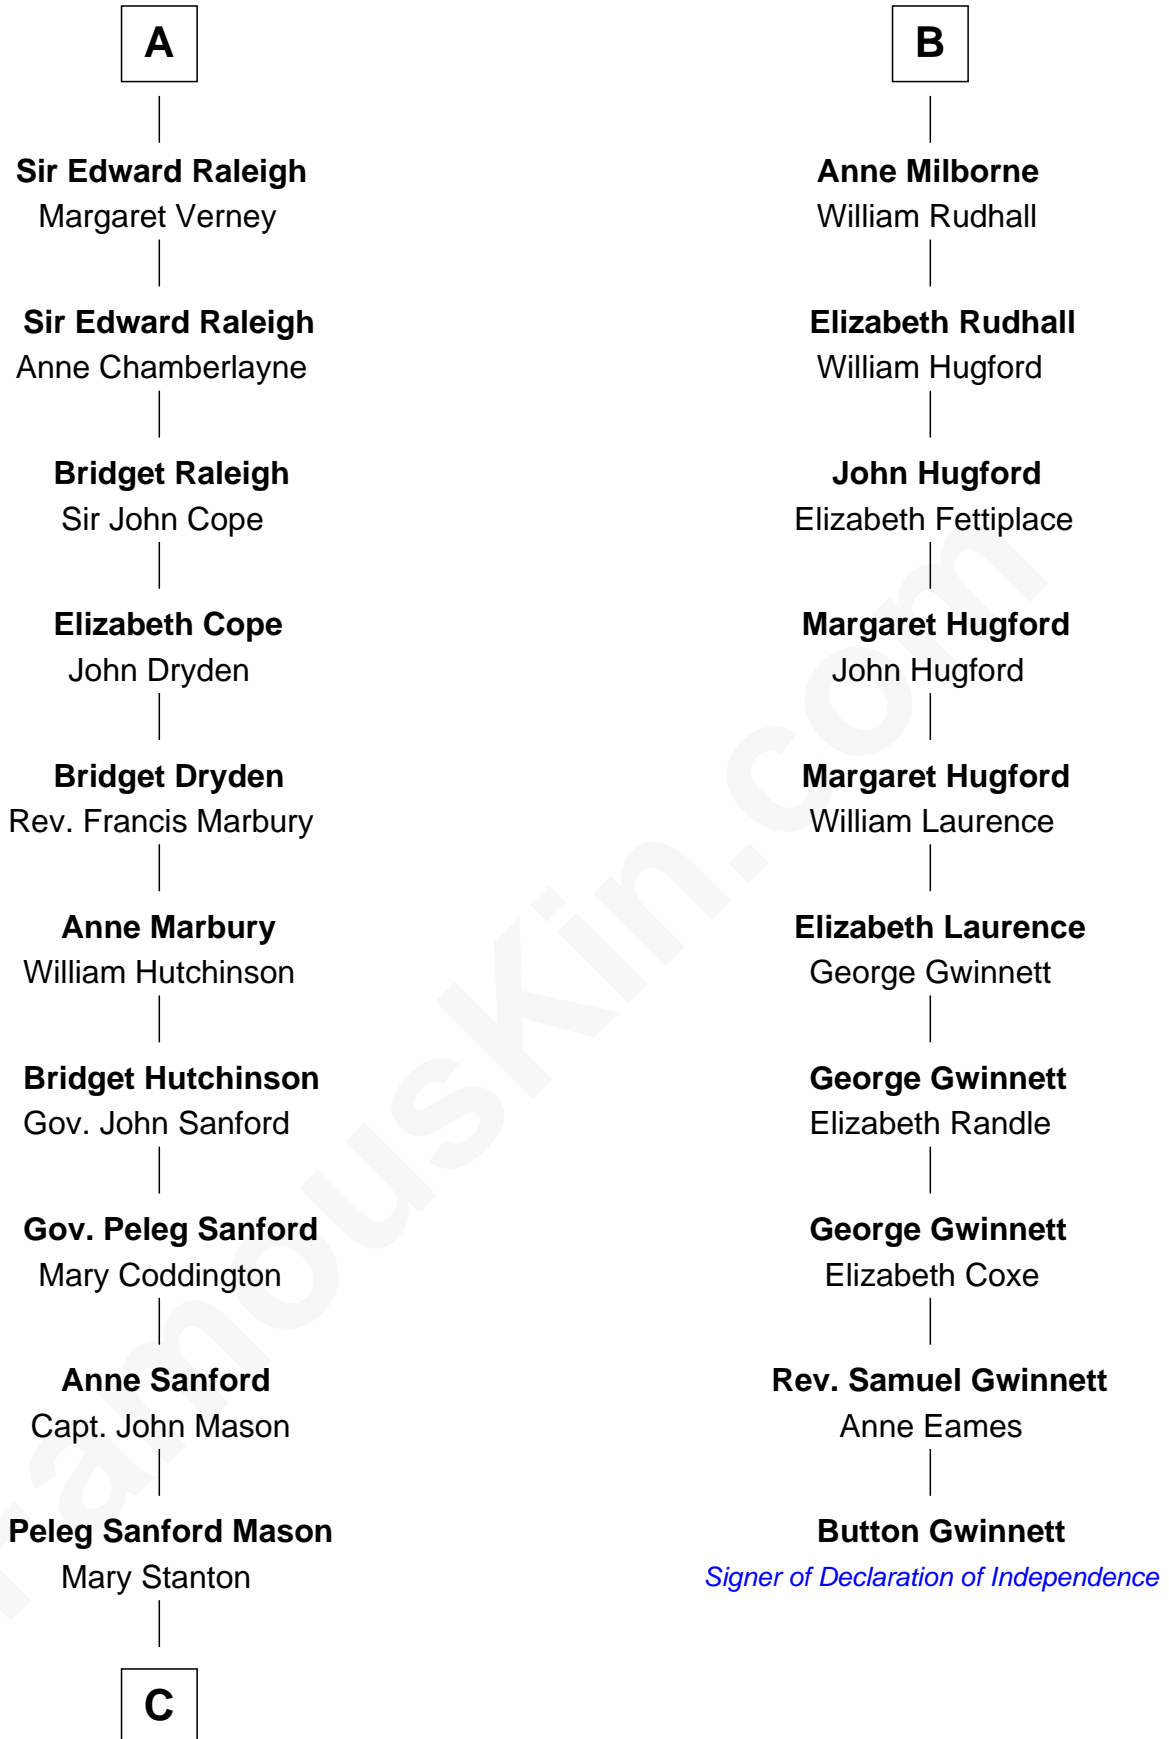

FamousKin.com

Relationship Chart of Lucretia (Rudolph) Garfield

First Lady of President James Garfield

16th cousin 3 times removed of

Button Gwinnett

Signer of the Declaration of Independence

C

—
Elijah Mason
Lucretia Greene

—
Arabella Greene Mason
Zebulon Rudolph

—
Lucretia (Rudolph) Garfield
First Lady of James Garfield

FamousKin.com