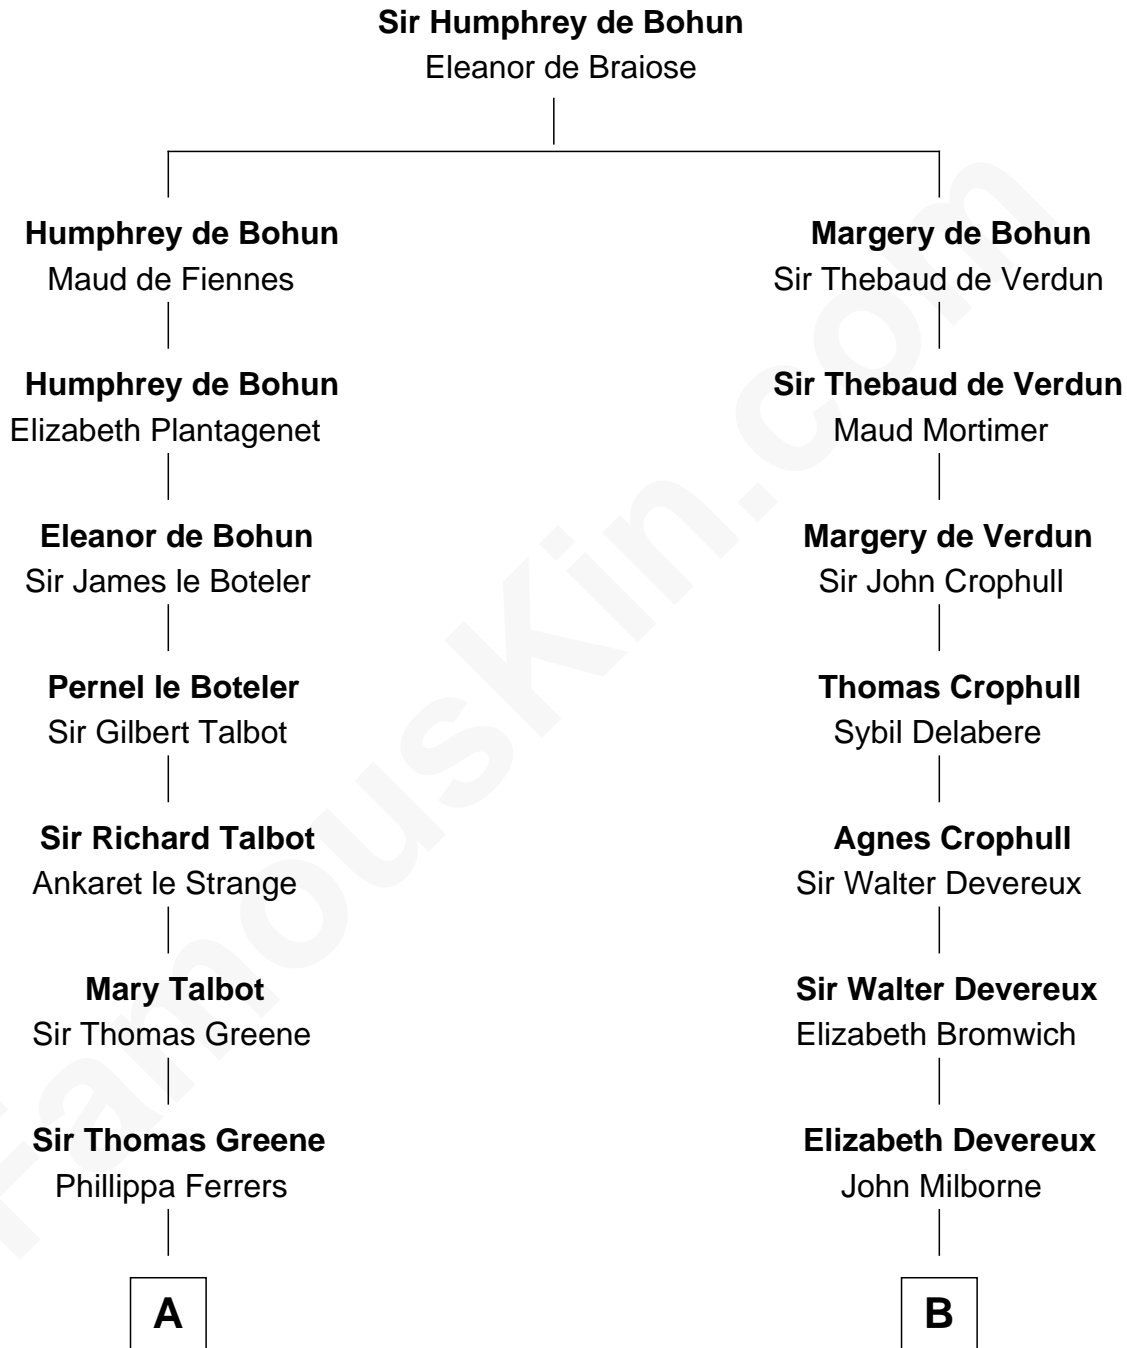

FamousKin.com

Relationship Chart of Lucretia (Rudolph) Garfield

First Lady of President James Garfield

17th cousin 3 times removed of

Button Gwinnett

Signer of the Declaration of Independence

FamousKin.com