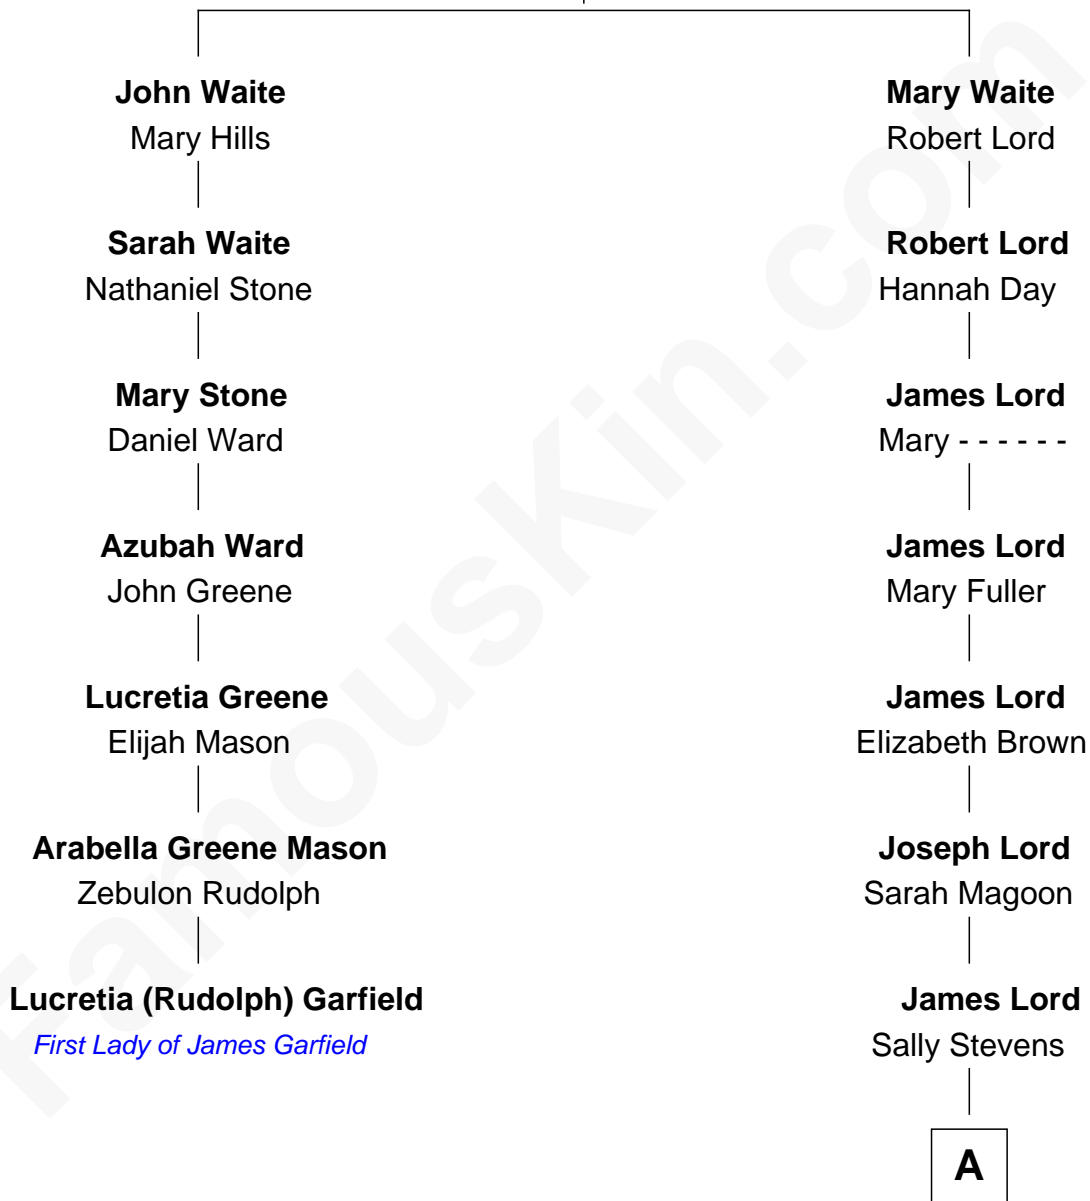

FamousKin.com

Relationship Chart of Lucretia (Rudolph) Garfield

First Lady of President James Garfield

6th cousin 5 times removed of

Zach Braff

TV, Film and Stage Actor

Samuel Waite

Mary Ward

A

Georgia Ann Lord

Fred E. Hutchinson

Chester A. Hutchinson

Gladys Etta McMurray

Esther Lord Hutchinson

Howard Arthur Maynard

Dr. Anne Hutchinson Maynard