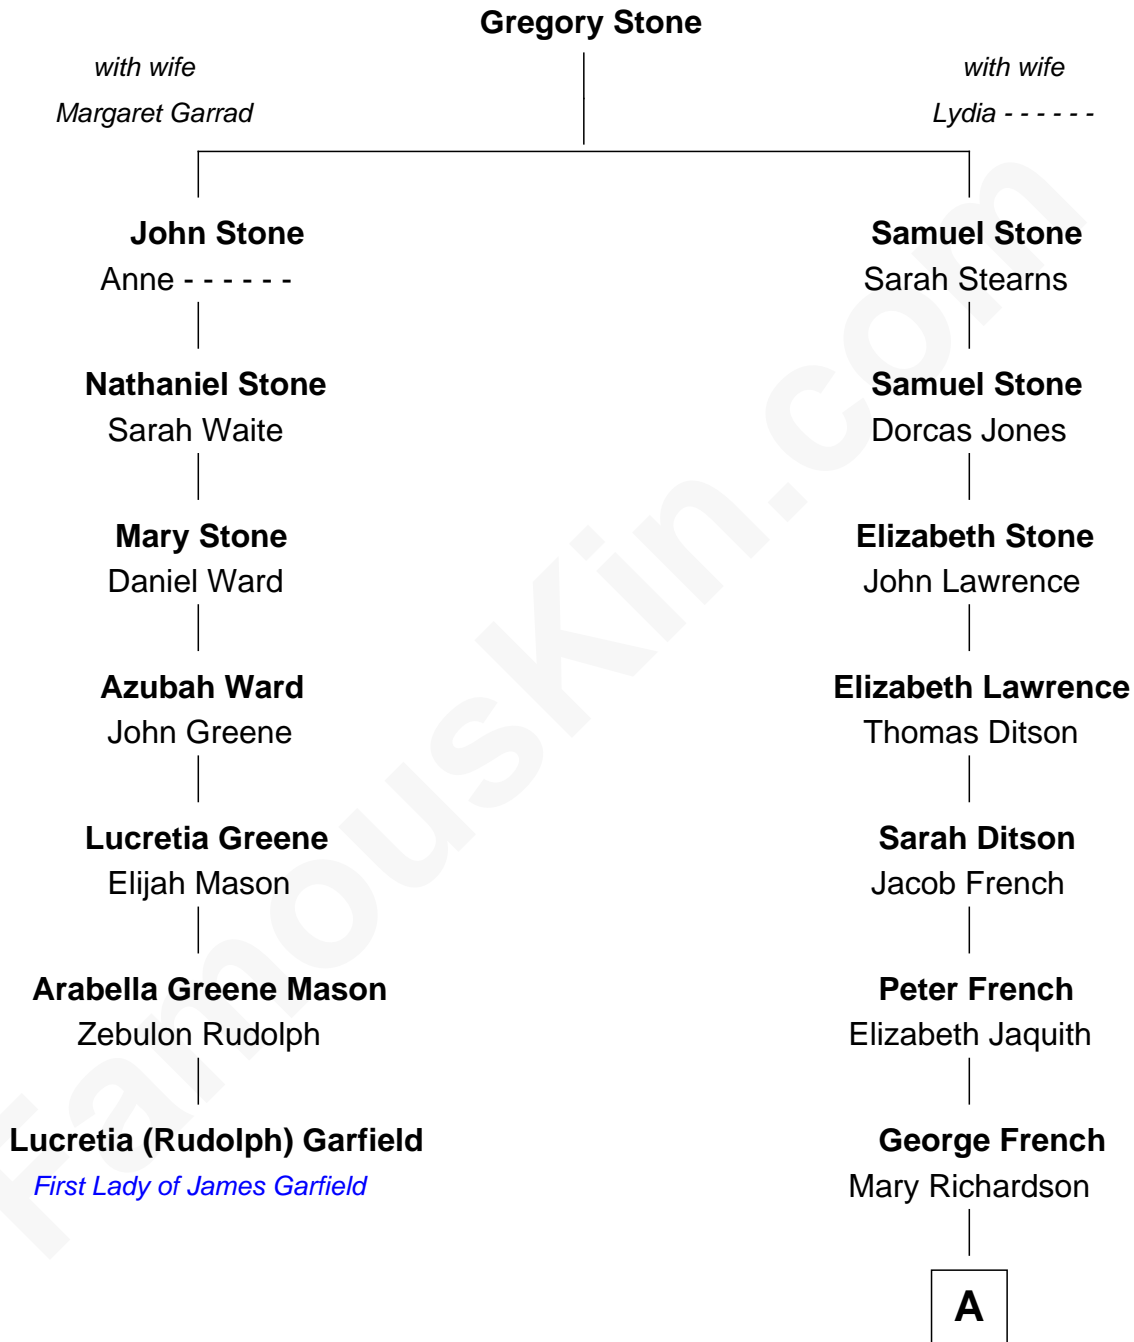

# FamousKin.com

## Relationship Chart of Lucretia (Rudolph) Garfield

*First Lady of President James Garfield*

6th cousin 2 times removed of

**Alice French**

*(aka Octave Thanet) Novelist and Short Story Writer*

**A**

**George Henry French**  
Frances Wood Morton

**Alice French**  
*aka Octave Thanet*

FamousKin.com