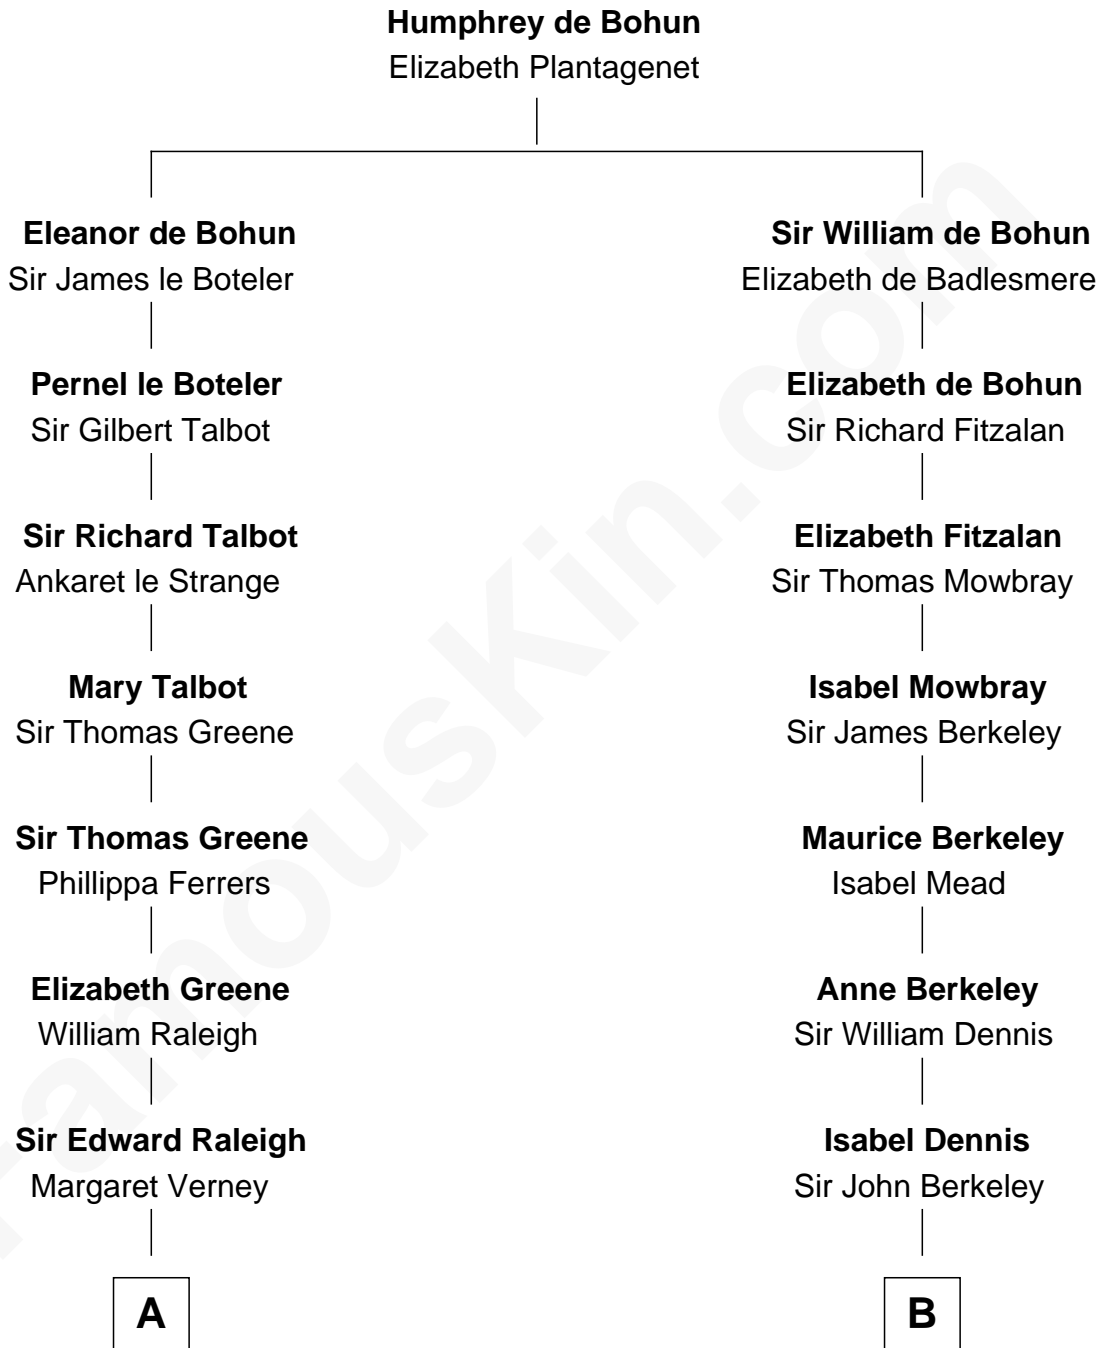

FamousKin.com
Relationship Chart of
Lucretia (Rudolph) Garfield
First Lady of President James Garfield

18th cousin 1 time removed of

Clare Eames
Silent Movie Actress

C

Arabella Greene Mason

Zebulon Rudolph

Lucretia (Rudolph) Garfield

First Lady of James Garfield

D

Ithamer Bellows Eames

Emma Hayden

Harold Hayden Eames

Clare Hamilton

Clare Eames