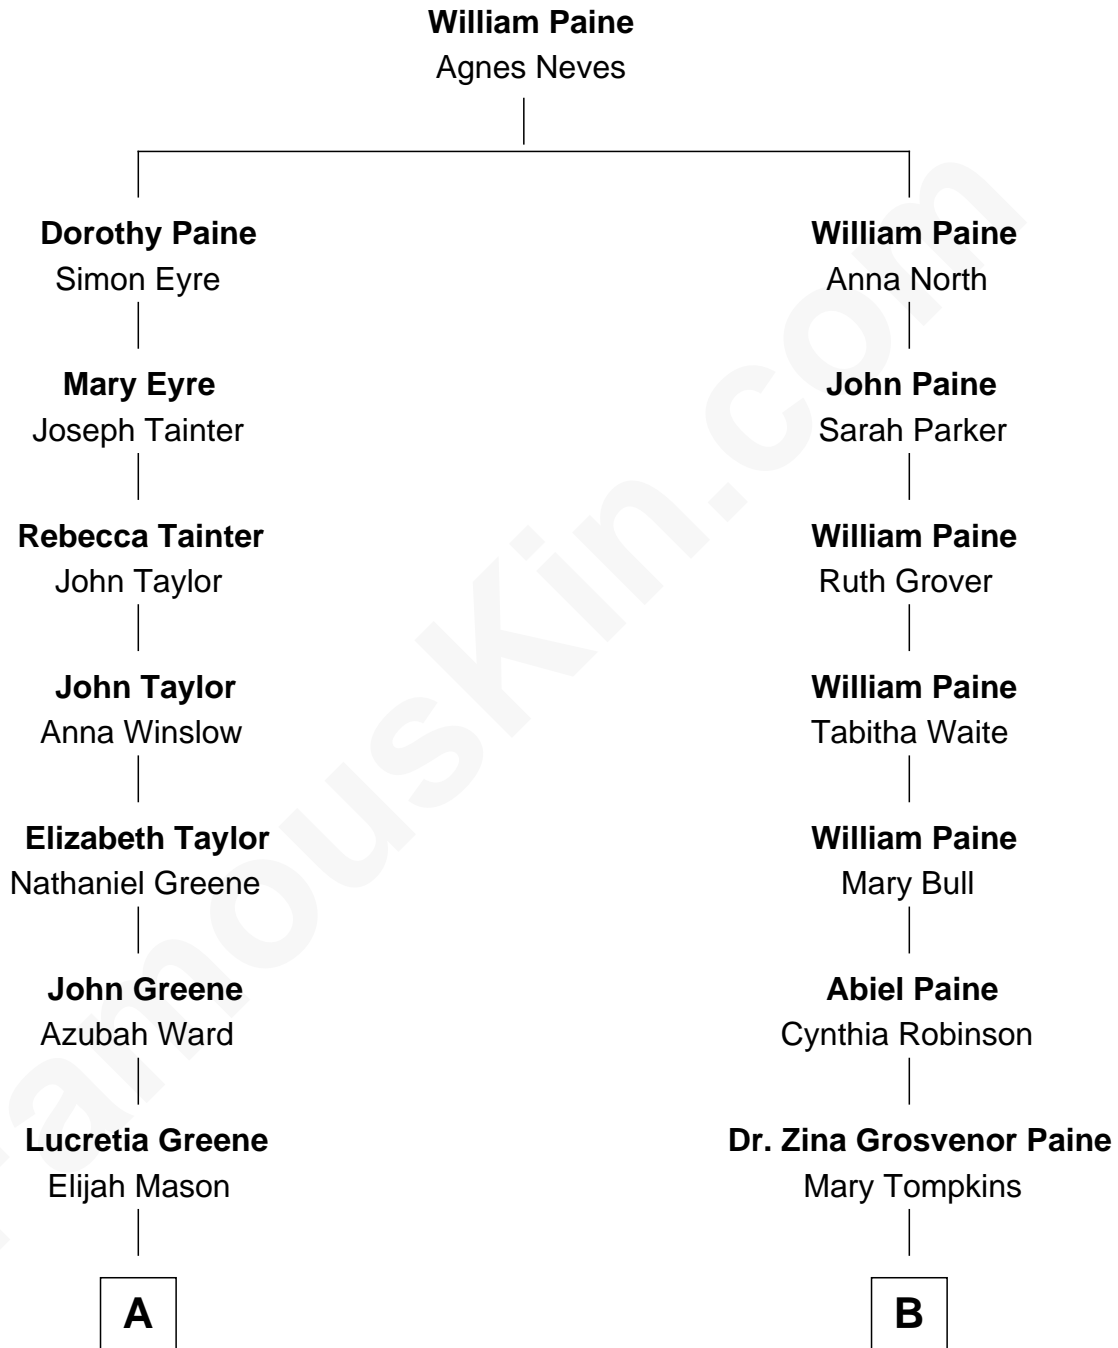

# FamousKin.com

## Relationship Chart of Lucretia (Rudolph) Garfield

*First Lady of President James Garfield*

8th cousin 1 time removed of

**Charles M. Dale**

*66th Governor of New Hampshire*

**A**

**Arabella Greene Mason**

Zebulon Rudolph

**Lucretia (Rudolph) Garfield**

*First Lady of James Garfield*

**B**

**Nathaniel Tompkins Paine**

Martha Mariah Milby

**Maud Paine**

Fred Vernon Dale

**Charles M. Dale**

*66th Governor of New Hampshire*

FamousKin.com