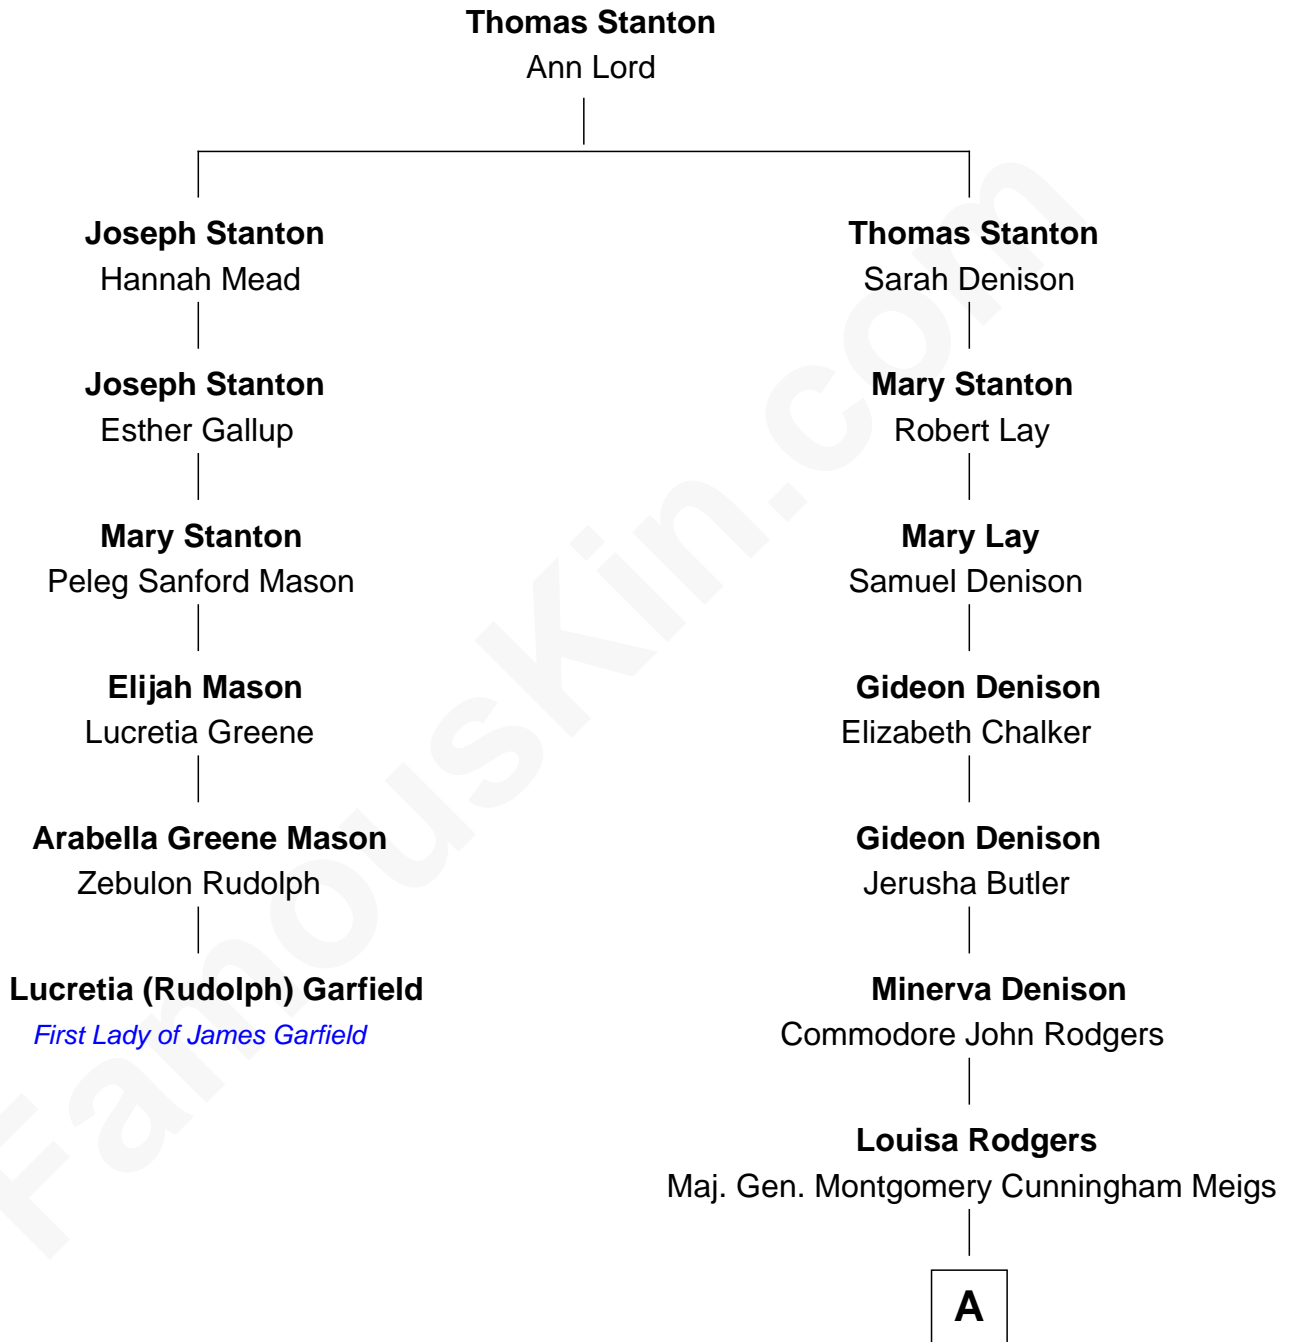

FamousKin.com

Relationship Chart of Lucretia (Rudolph) Garfield

First Lady of President James Garfield

5th cousin 6 times removed of

Parker Stevenson

TV and Movie Actor

A

Mary Montgomery Meigs
Col. Joseph Hancock Taylor

Evelyn Taylor
Eli Kirk Price

Philip Price
Sarah Meade Harrison

Sarah Meade Price
Richard Stevenson Parker

Parker Stevenson
TV and Movie Actor