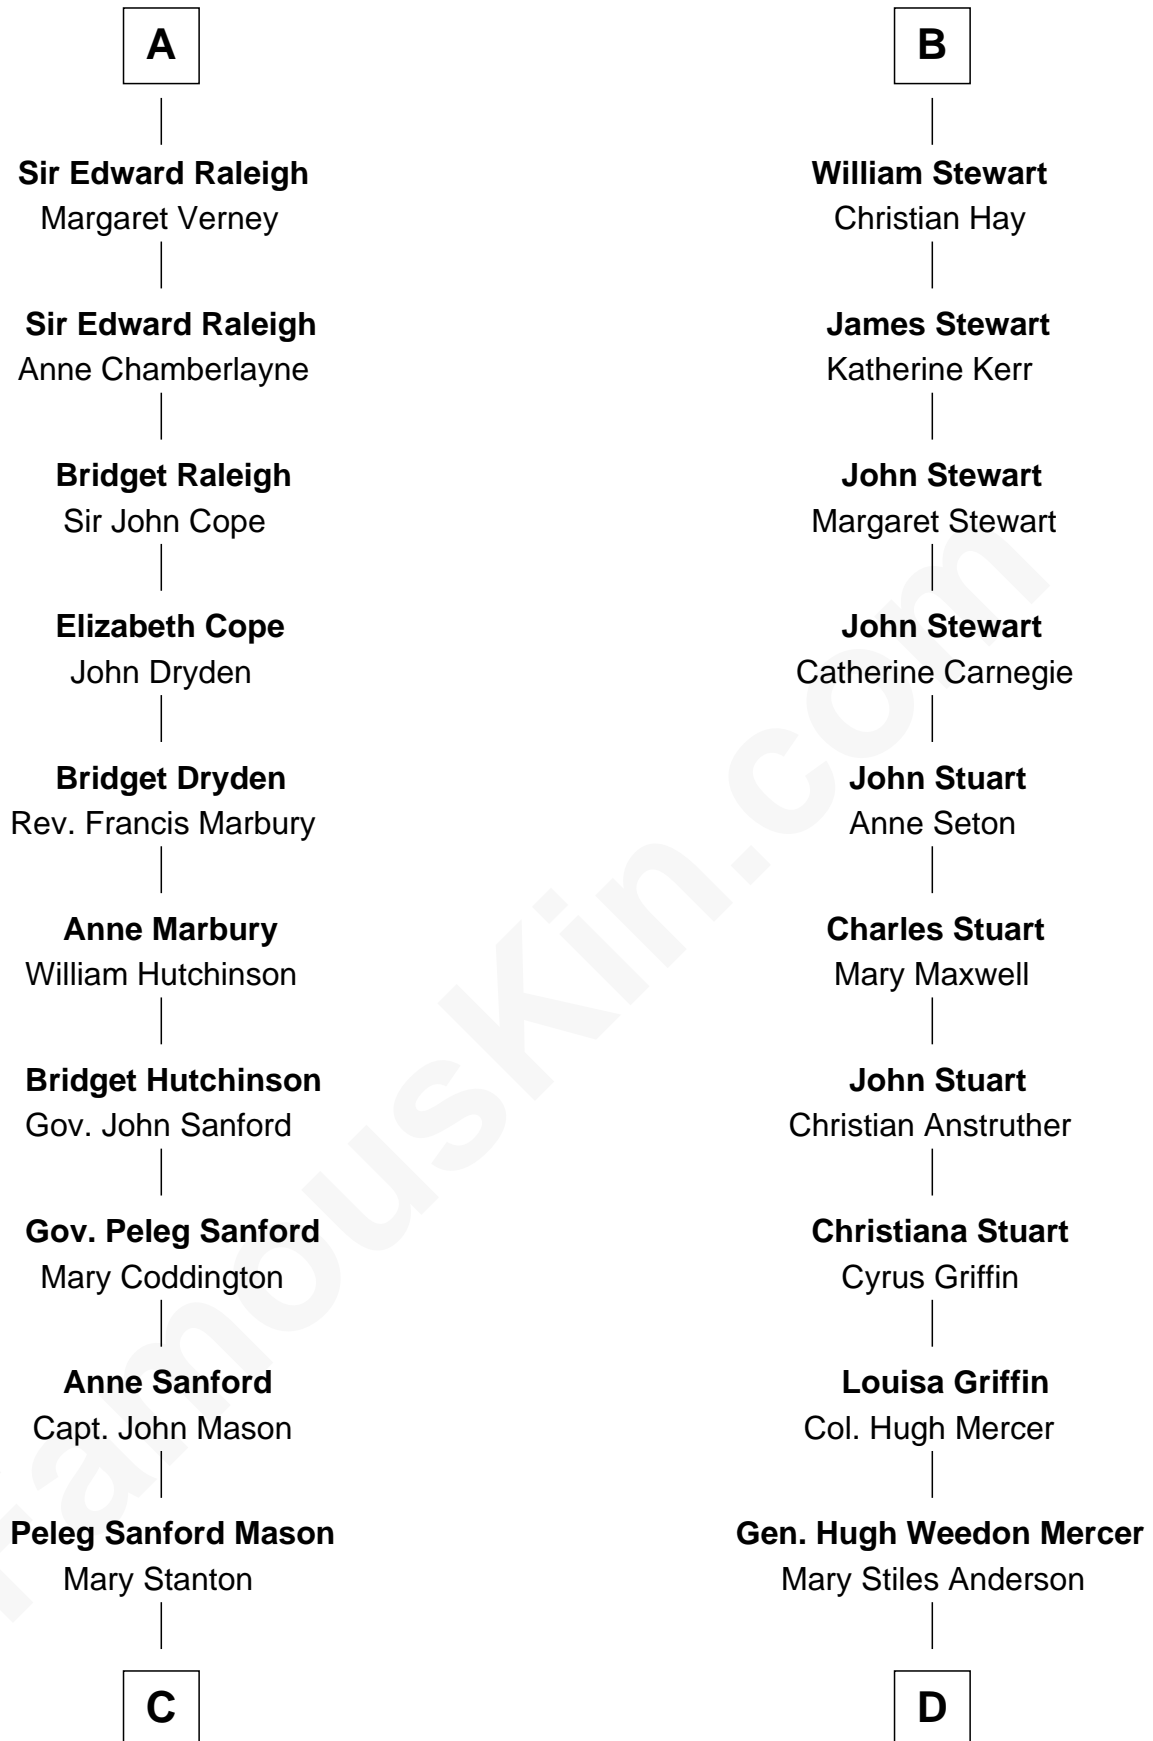

## Relationship Chart of Lucretia (Rudolph) Garfield

*First Lady of President James Garfield*

19th cousin of

**Johnny Mercer**

*Songwriter and Co-Founder of Capitol Records*

**C**

**Elijah Mason**  
Lucretia Greene

**Arabella Greene Mason**  
Zebulon Rudolph

**Lucretia (Rudolph) Garfield**  
*First Lady of James Garfield*

**D**

**George Anderson Mercer**  
Nanny Maury Herndon

**George Anderson Mercer**  
Lillian Elizabeth Ciucevich