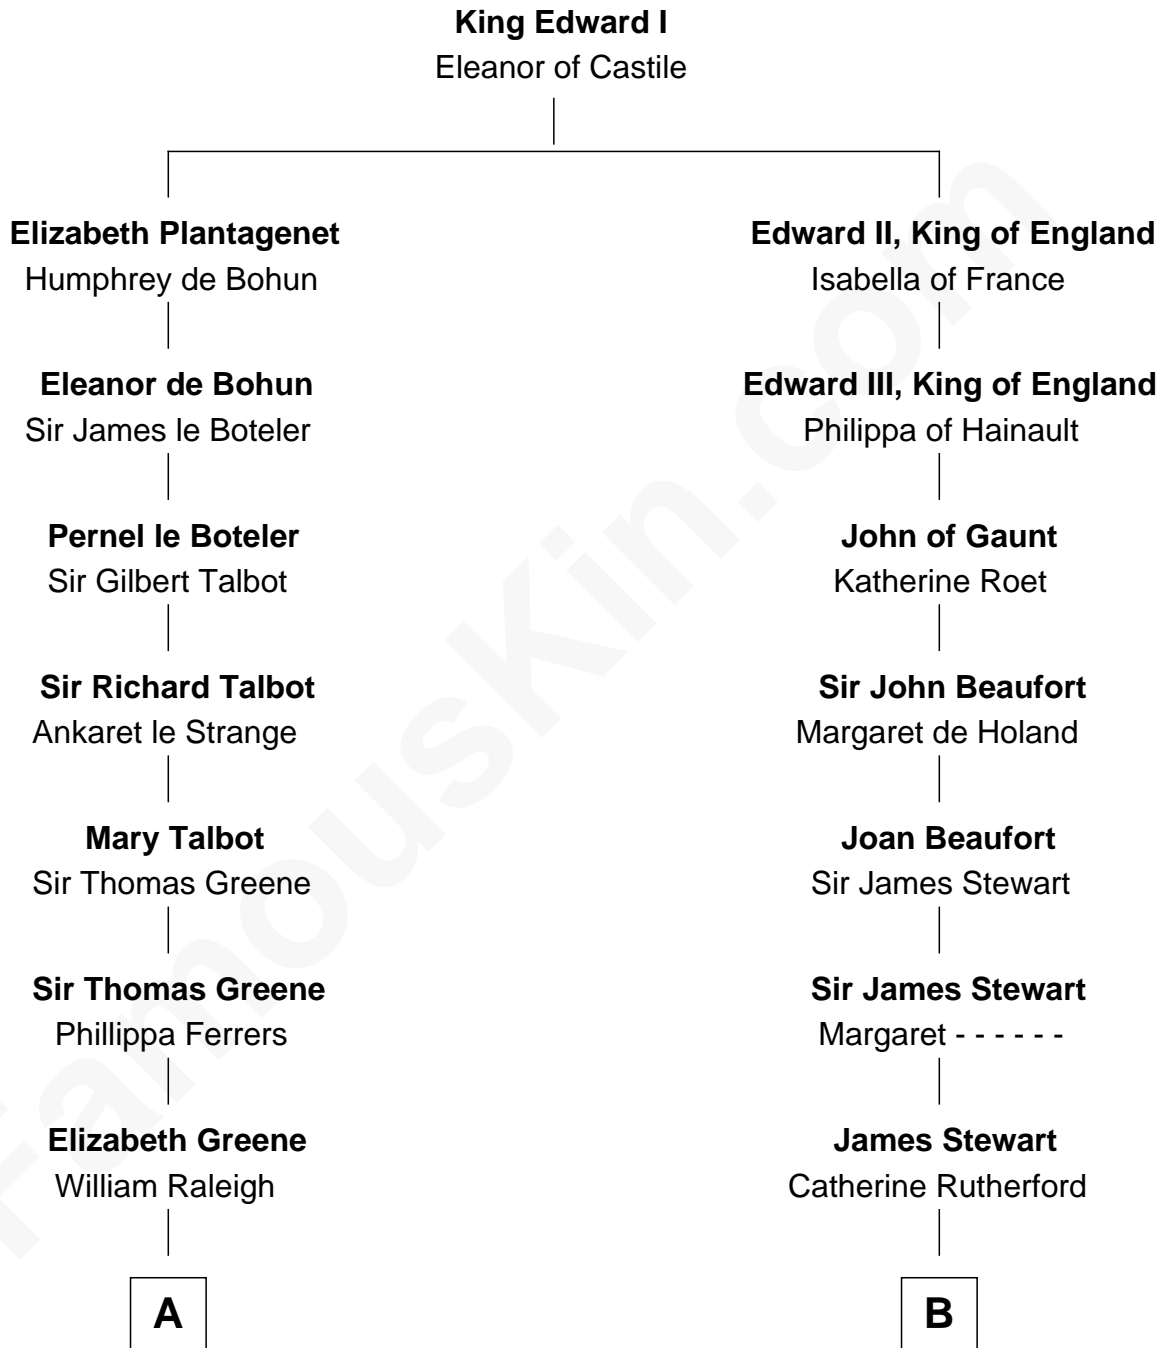

# FamousKin.com

## Relationship Chart of Lucretia (Rudolph) Garfield

*First Lady of President James Garfield*

19th cousin of

**Johnny Mercer**

*Songwriter and Co-Founder of Capitol Records*

**C**

**Elijah Mason**  
Lucretia Greene

**Arabella Greene Mason**  
Zebulon Rudolph

**Lucretia (Rudolph) Garfield**  
*First Lady of James Garfield*

**D**

**George Anderson Mercer**  
Nanny Maury Herndon

**George Anderson Mercer**  
Lillian Elizabeth Ciucevich