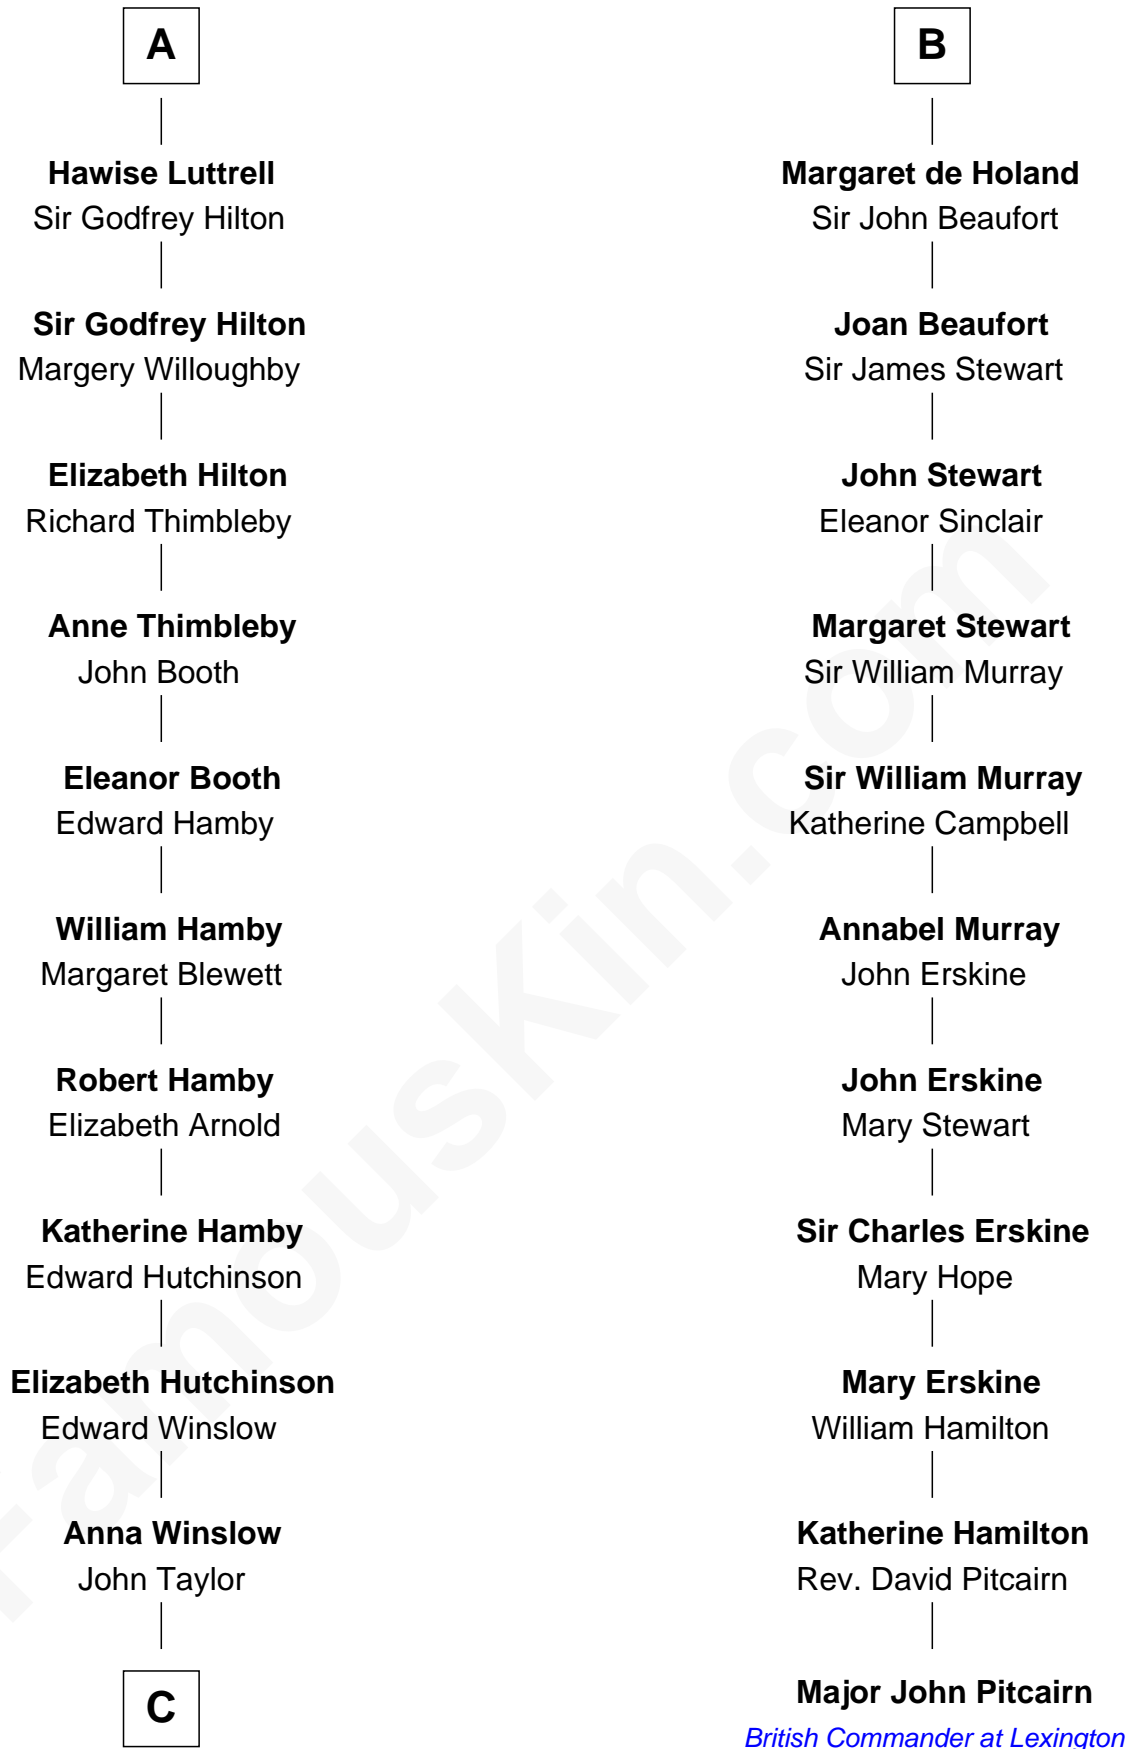

FamousKin.com

Relationship Chart of Lucretia (Rudolph) Garfield

First Lady of President James Garfield

17th cousin 4 times removed of

Major John Pitcairn

British Commander at Battle of Lexington

C

—
Elizabeth Taylor
Nathaniel Greene

—
John Greene
Azubah Ward

—
Lucretia Greene
Elijah Mason

—
Arabella Greene Mason
Zebulon Rudolph

—
Lucretia (Rudolph) Garfield
First Lady of James Garfield

FamousKin.com