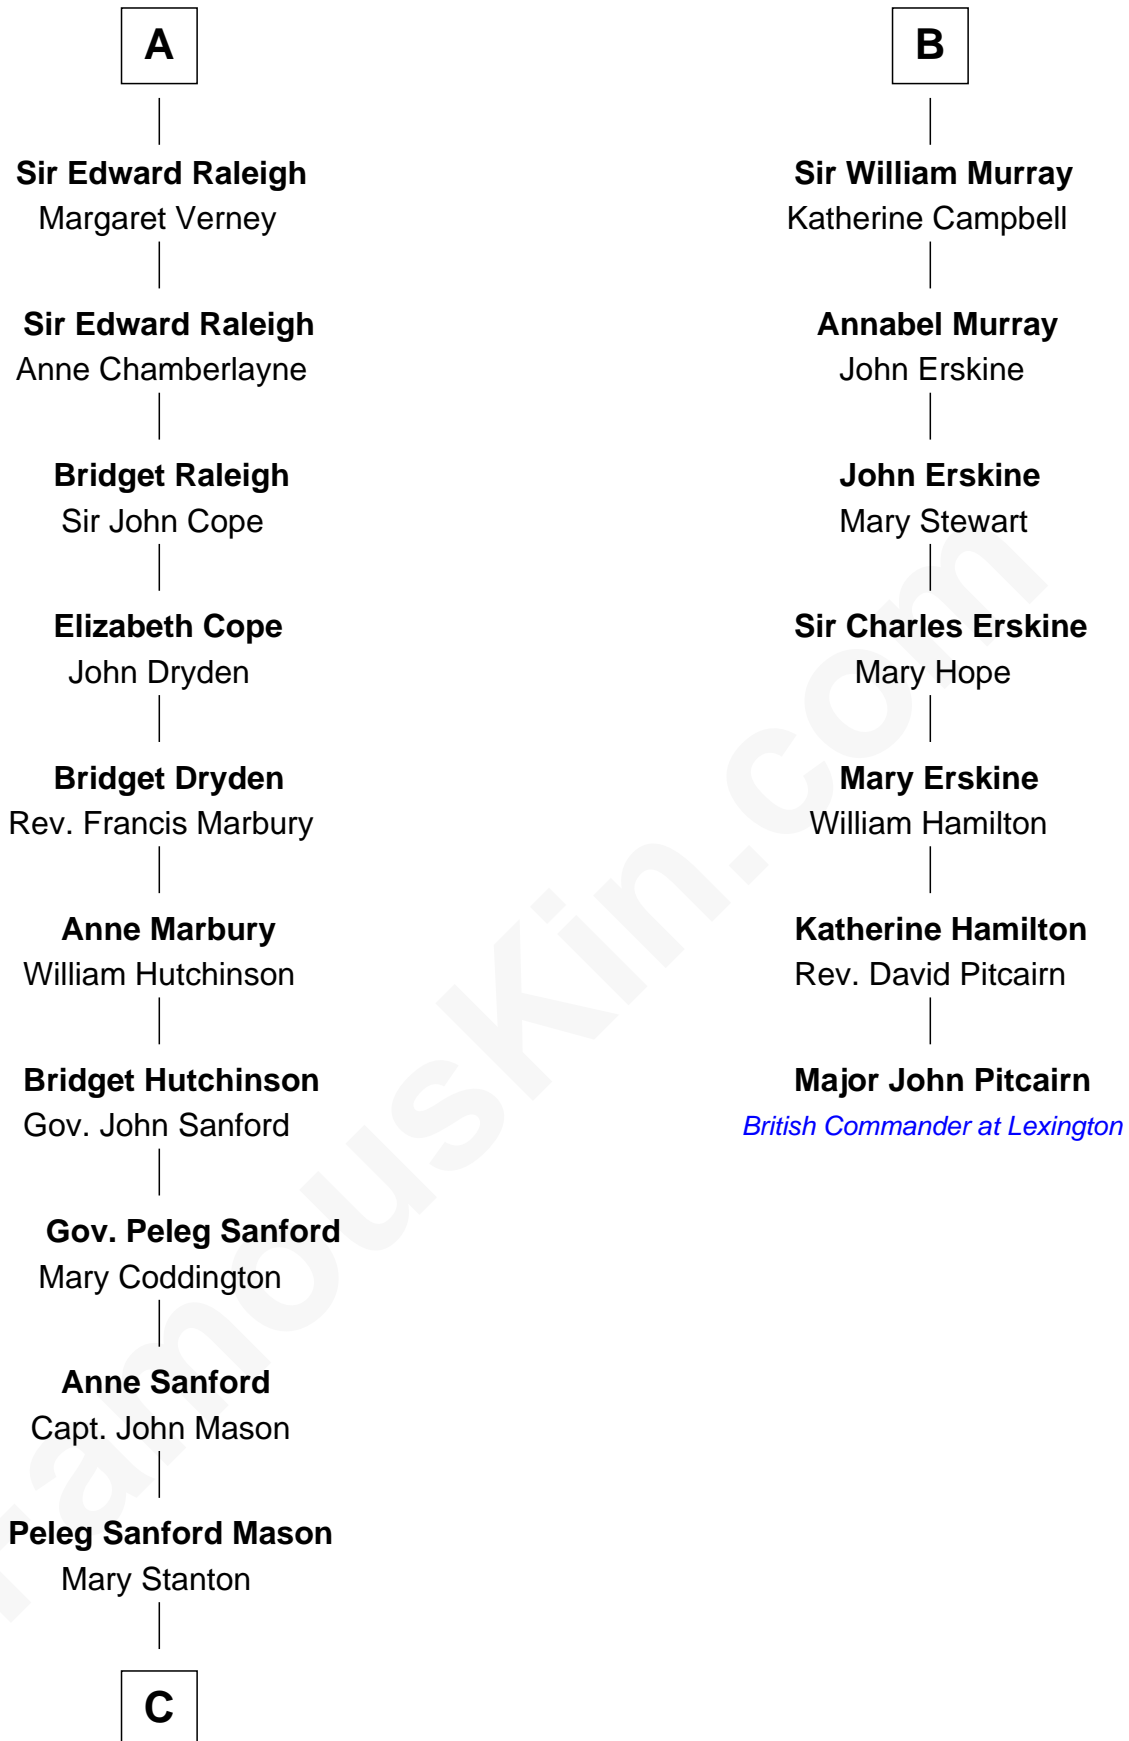

## Relationship Chart of Lucretia (Rudolph) Garfield

*First Lady of President James Garfield*

13th cousin 6 times removed of

## Major John Pitcairn

*British Commander at Battle of Lexington*

**C**

—  
**Elijah Mason**  
Lucretia Greene

—  
**Arabella Greene Mason**  
Zebulon Rudolph

—  
**Lucretia (Rudolph) Garfield**  
*First Lady of James Garfield*