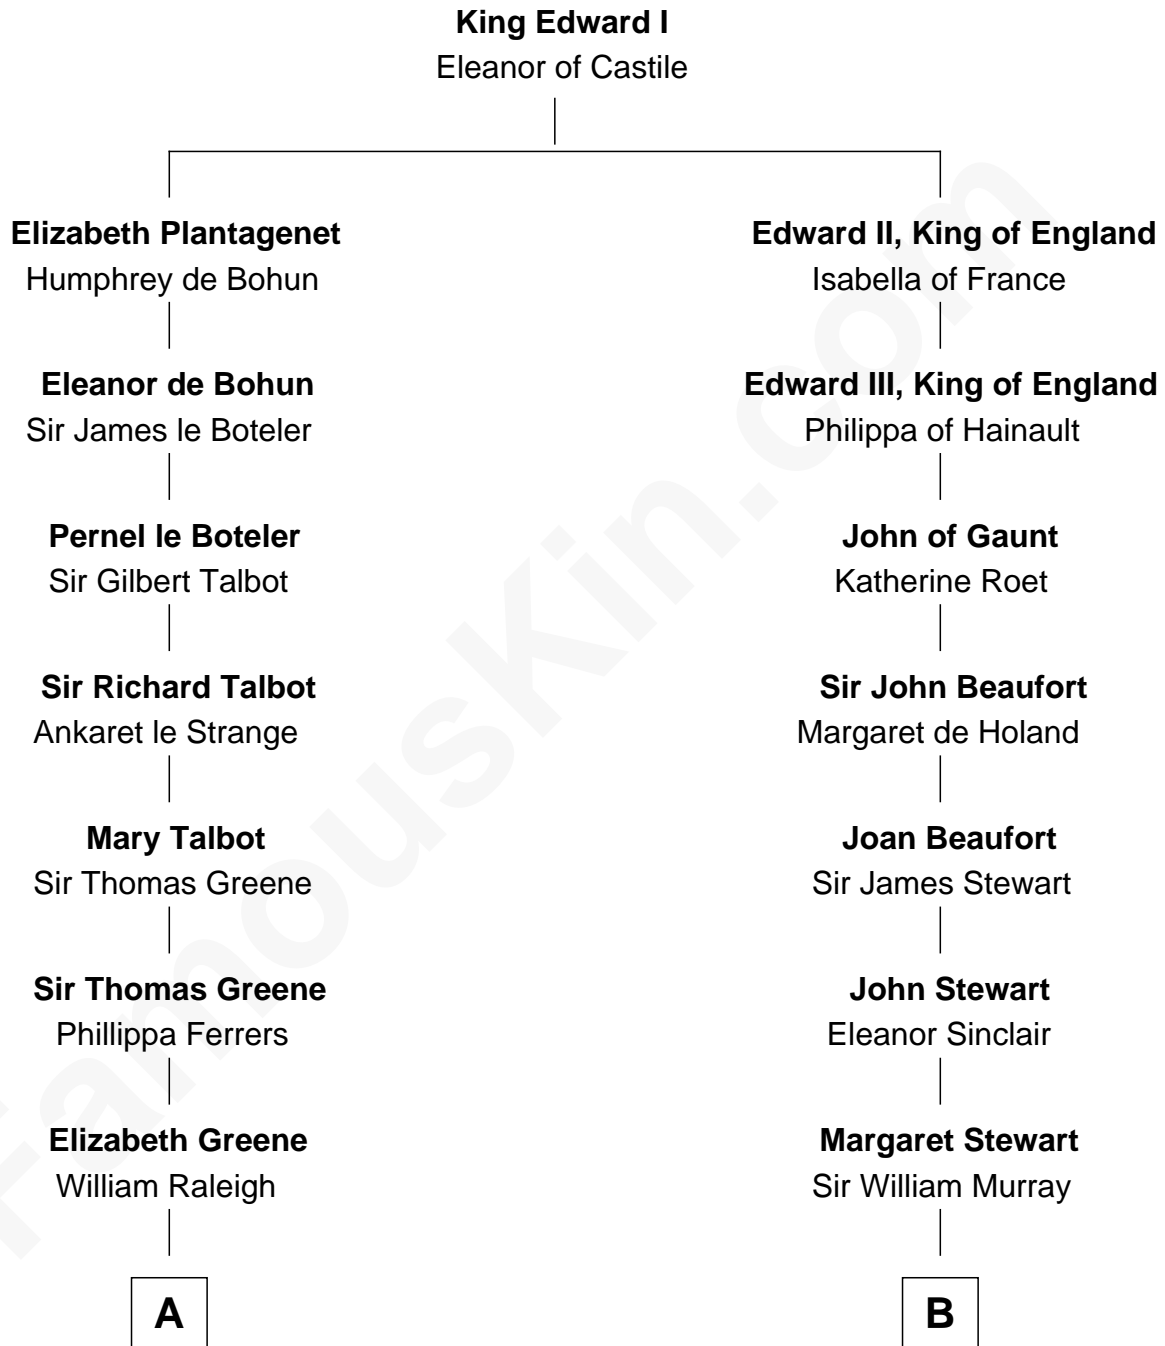

# FamousKin.com

## Relationship Chart of Lucretia (Rudolph) Garfield

*First Lady of President James Garfield*

13th cousin 6 times removed of

## Major John Pitcairn

*British Commander at Battle of Lexington*

**C**

—  
**Elijah Mason**  
Lucretia Greene

—  
**Arabella Greene Mason**  
Zebulon Rudolph

—  
**Lucretia (Rudolph) Garfield**  
*First Lady of James Garfield*