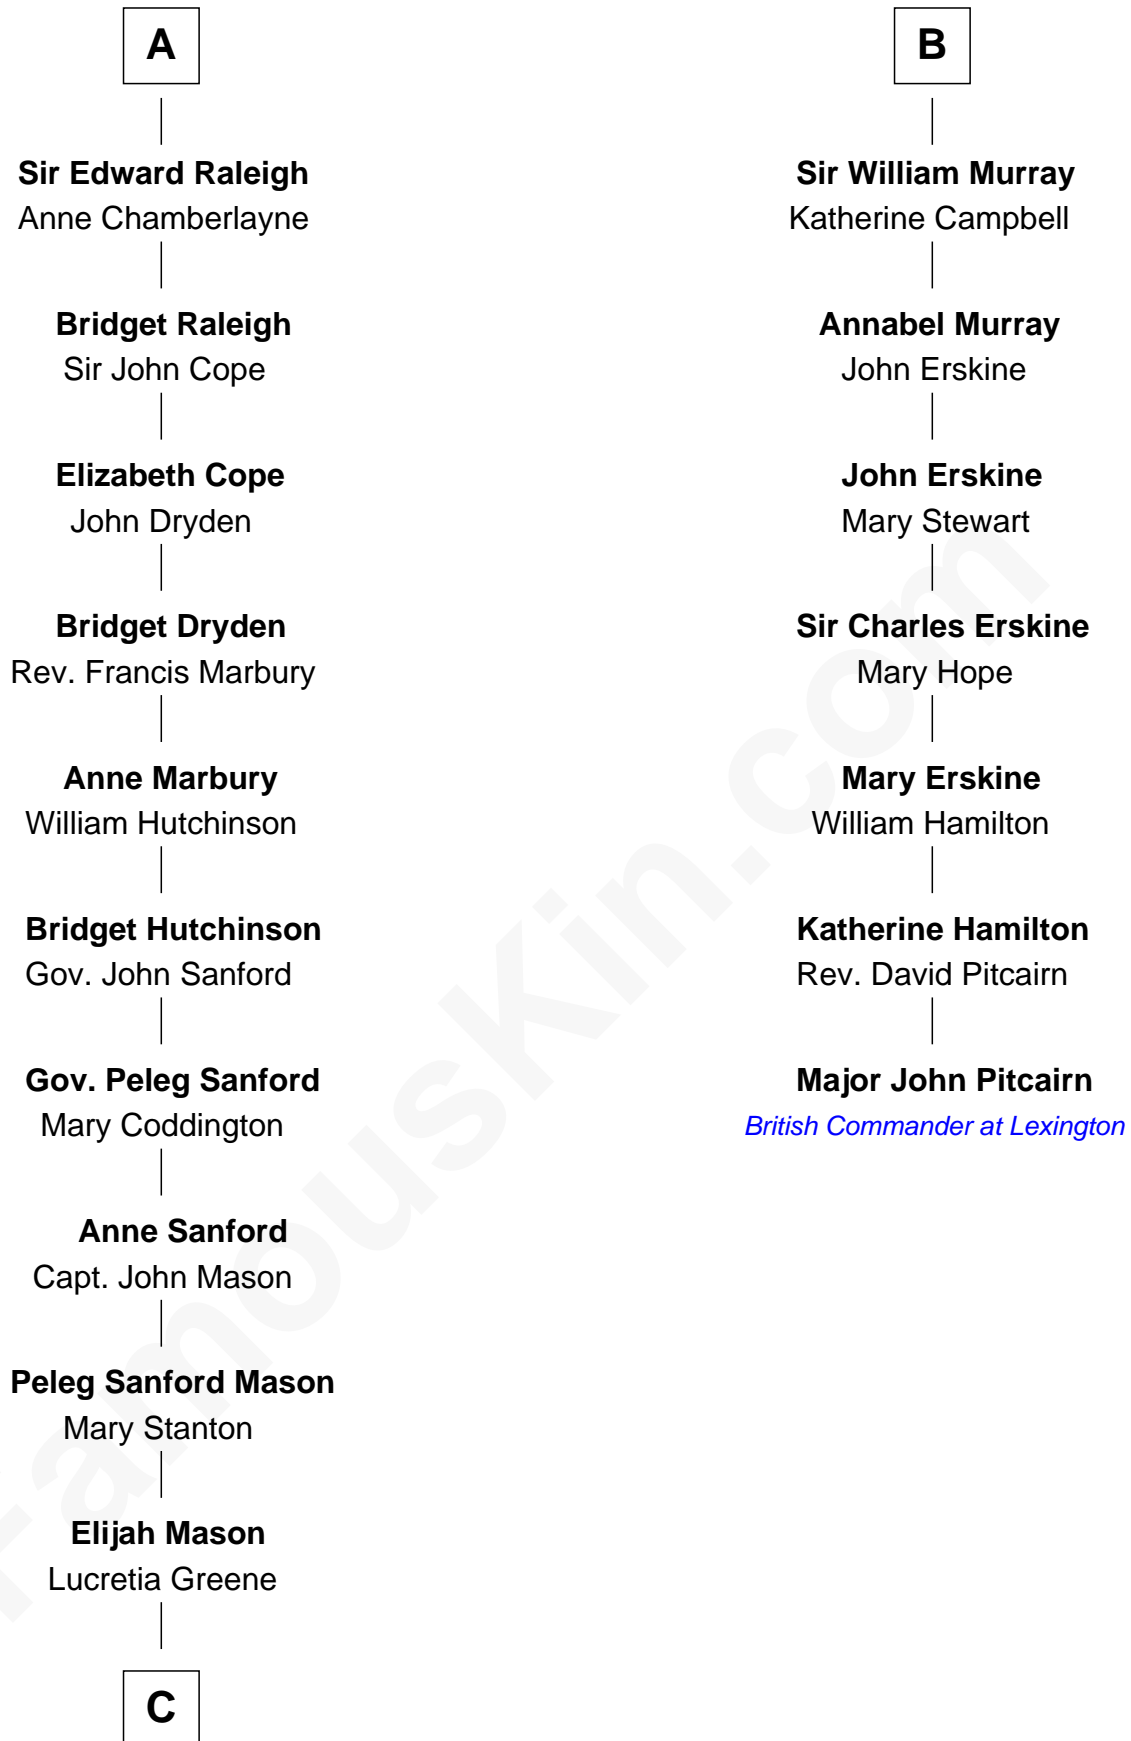

FamousKin.com

Relationship Chart of Lucretia (Rudolph) Garfield

First Lady of President James Garfield

13th cousin 5 times removed of

Major John Pitcairn

British Commander at Battle of Lexington

C

Arabella Greene Mason

Zebulon Rudolph

Lucretia (Rudolph) Garfield

First Lady of James Garfield

FamousKin.com