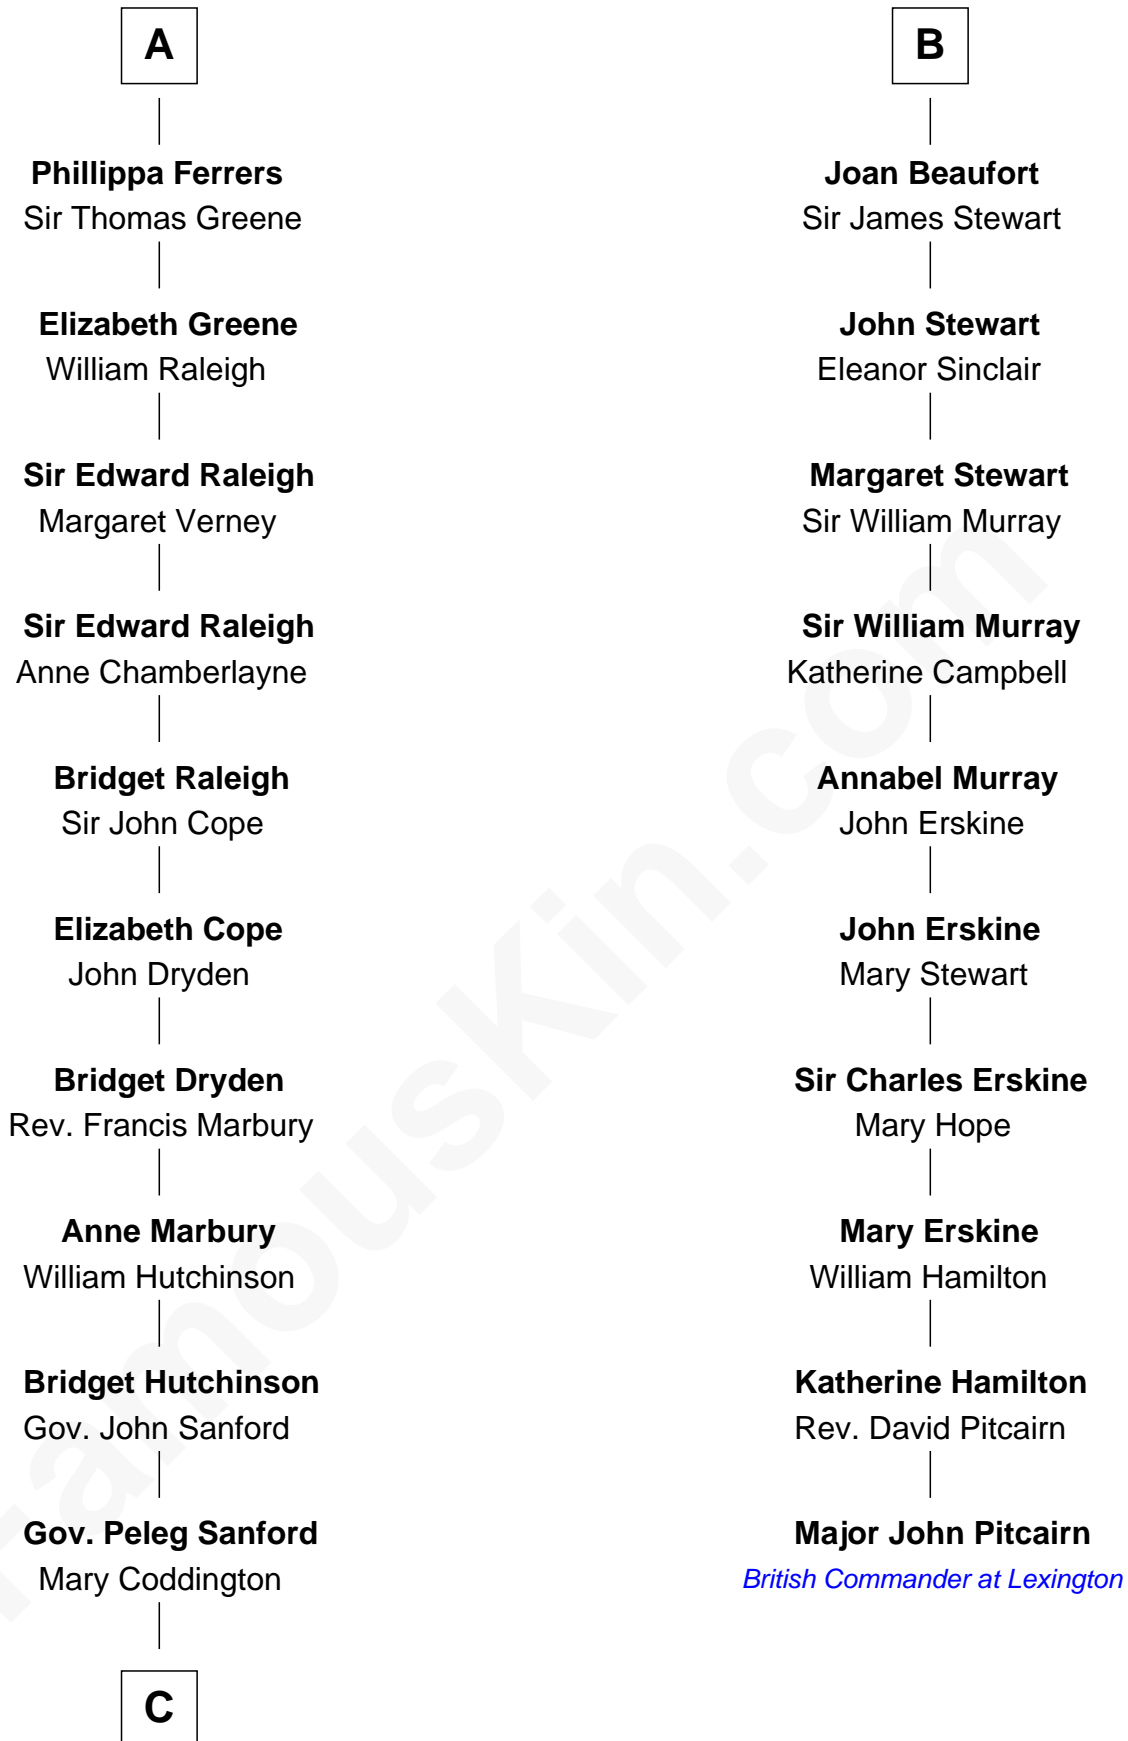

FamousKin.com

Relationship Chart of Lucretia (Rudolph) Garfield

First Lady of President James Garfield

16th cousin 5 times removed of

Major John Pitcairn

British Commander at Battle of Lexington

Sir William Longespee

Ela of Salisbury

C

Anne Sanford
Capt. John Mason

Peleg Sanford Mason
Mary Stanton

Elijah Mason
Lucretia Greene

Arabella Greene Mason
Zebulon Rudolph

Lucretia (Rudolph) Garfield
First Lady of James Garfield

FamousKin.com