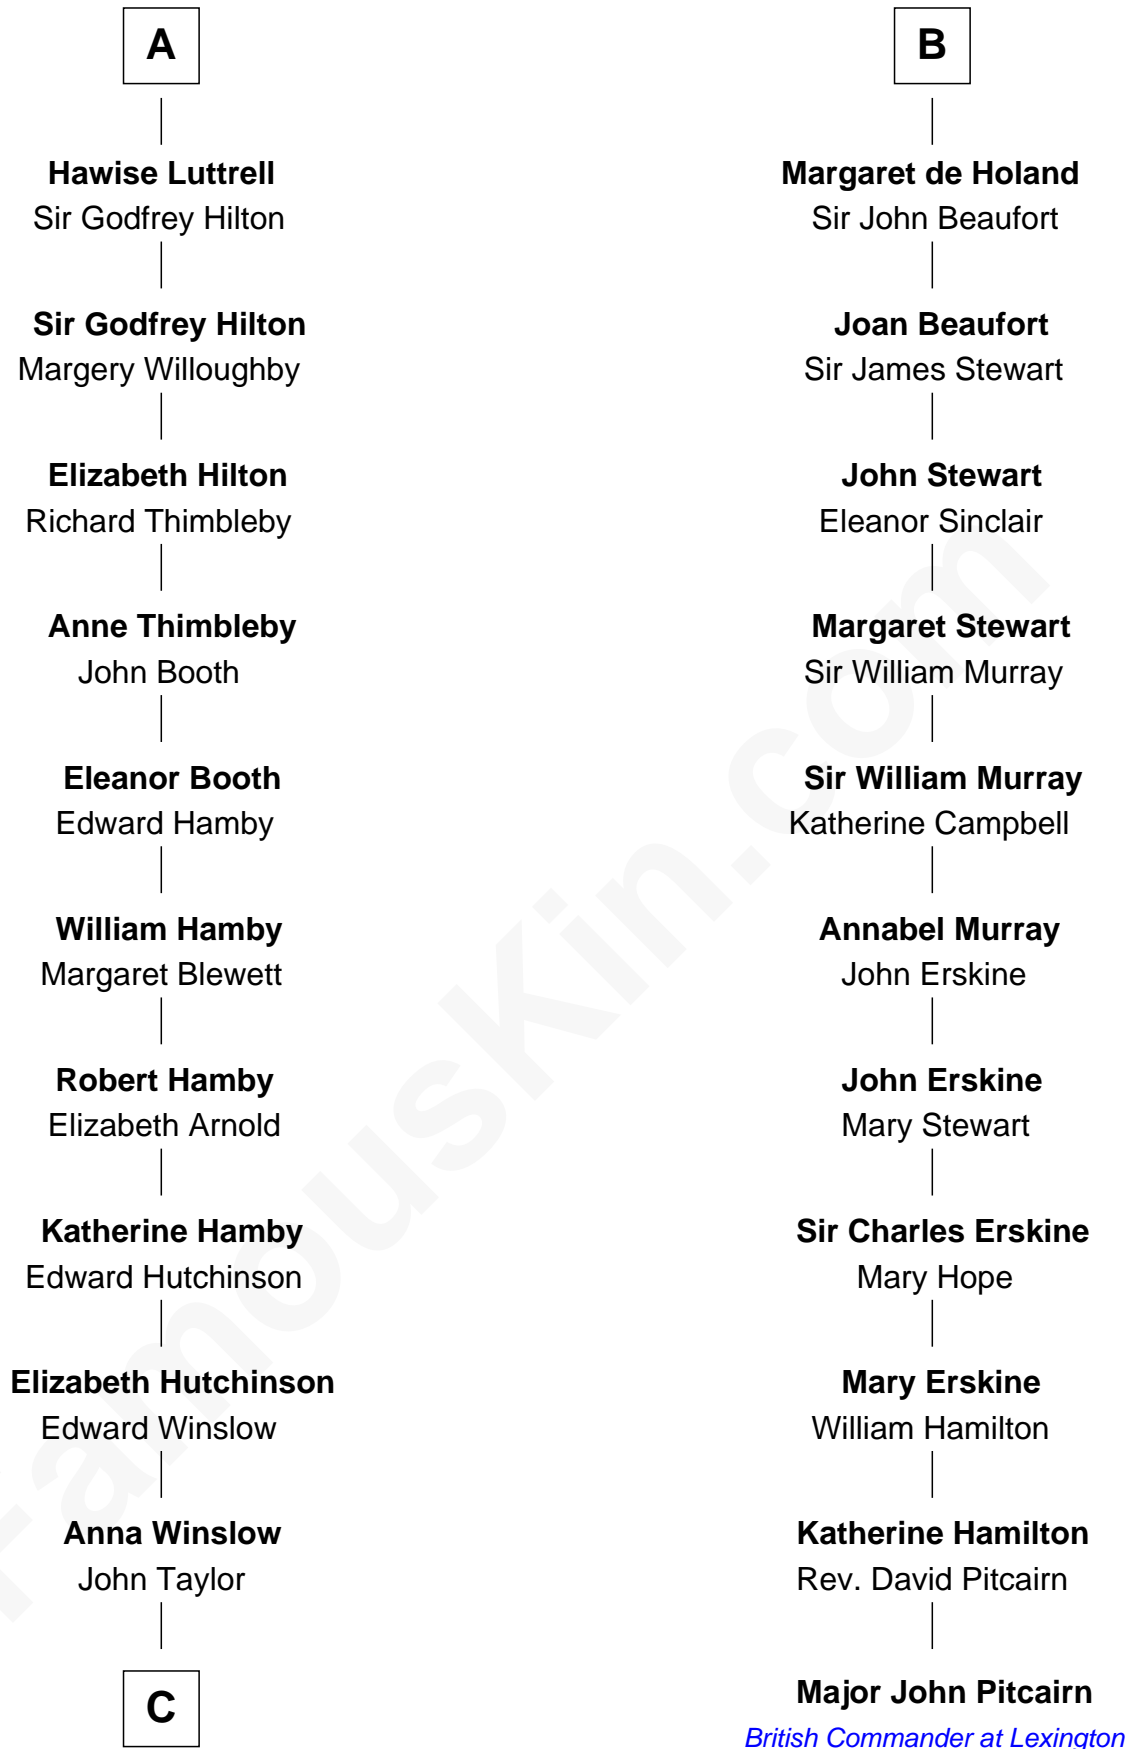

## Relationship Chart of Lucretia (Rudolph) Garfield

*First Lady of President James Garfield*

17th cousin 4 times removed of

## Major John Pitcairn

*British Commander at Battle of Lexington*

**C**

—  
**Elizabeth Taylor**  
Nathaniel Greene

—  
**John Greene**  
Azubah Ward

—  
**Lucretia Greene**  
Elijah Mason

—  
**Arabella Greene Mason**  
Zebulon Rudolph