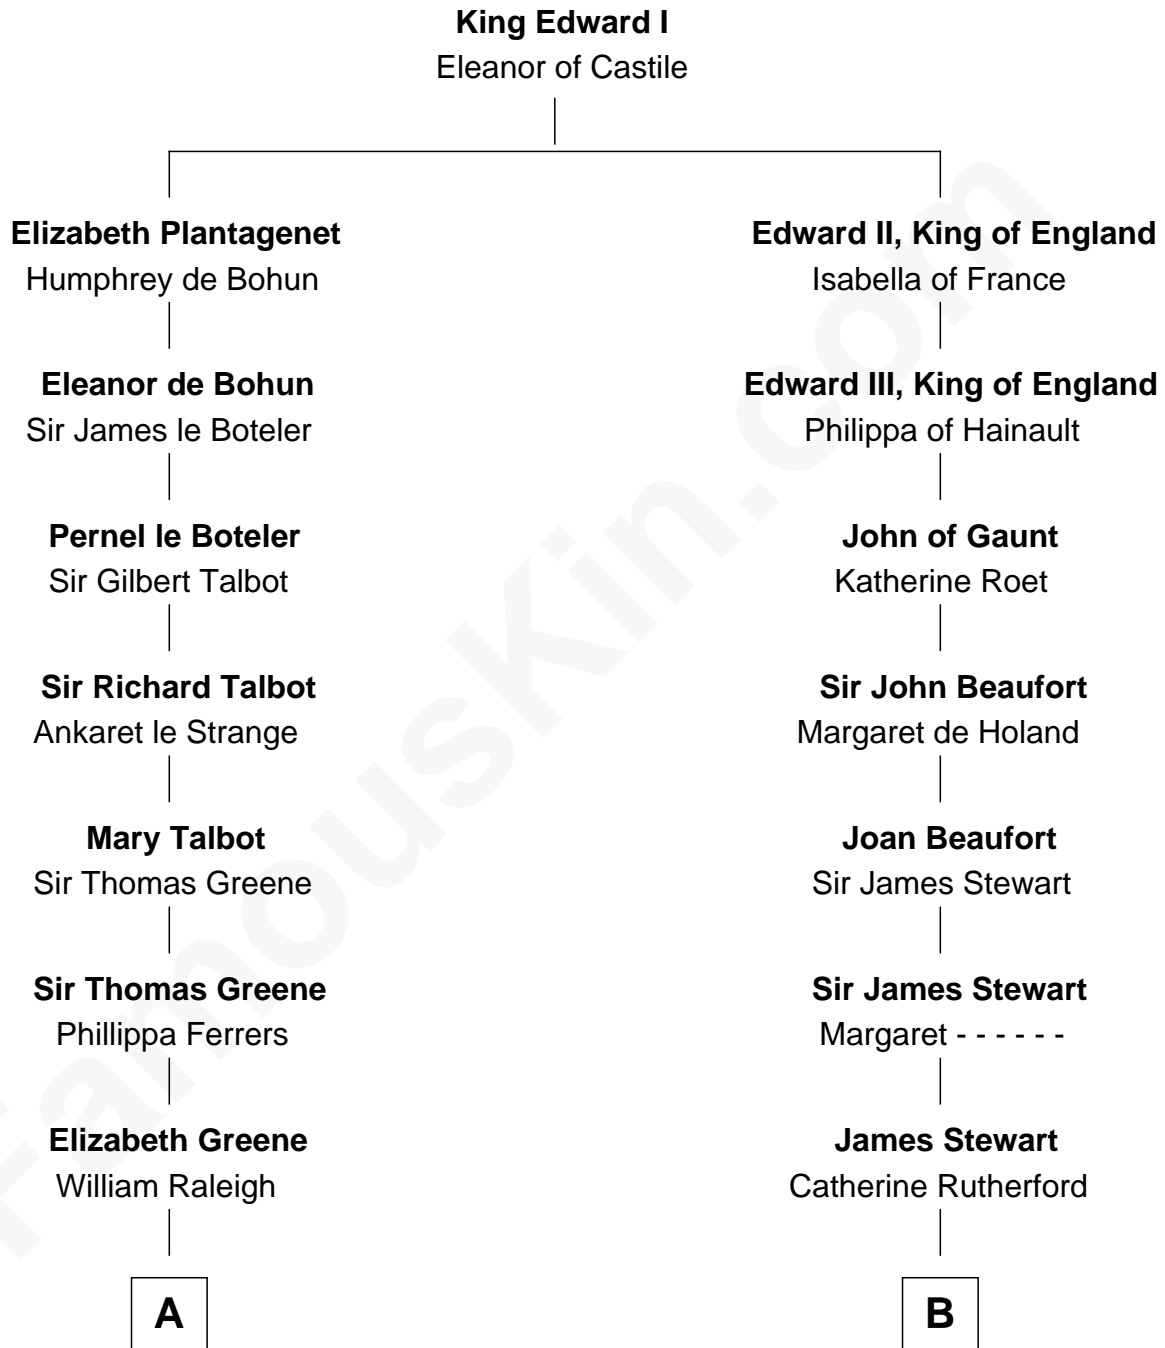

# FamousKin.com

## Relationship Chart of Lucretia (Rudolph) Garfield

*First Lady of President James Garfield*

17th cousin 2 times removed of

**Noel Coward**

*Playwright, Actor, and Songwriter*

**C**

**Elijah Mason**  
Lucretia Greene

**Arabella Greene Mason**  
Zebulon Rudolph

**Lucretia (Rudolph) Garfield**  
*First Lady of James Garfield*

FamousKin.com