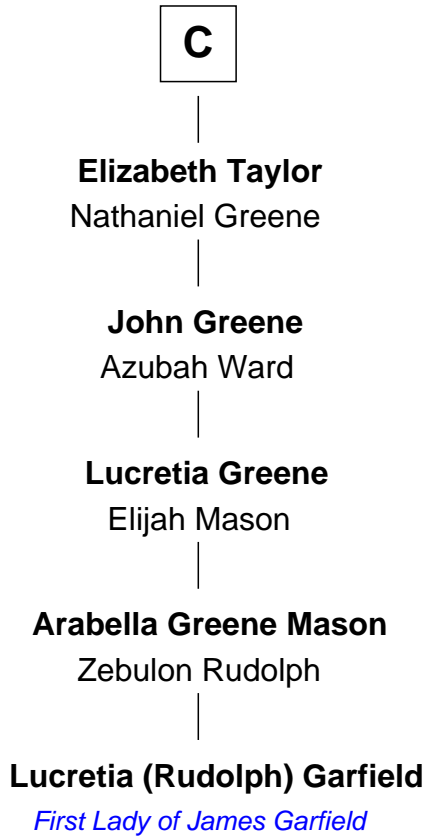

## Relationship Chart of Lucretia (Rudolph) Garfield

*First Lady of President James Garfield*

15th cousin 6 times removed of

**Edmund Waller**

*English Poet and Politician*

FamousKin.com