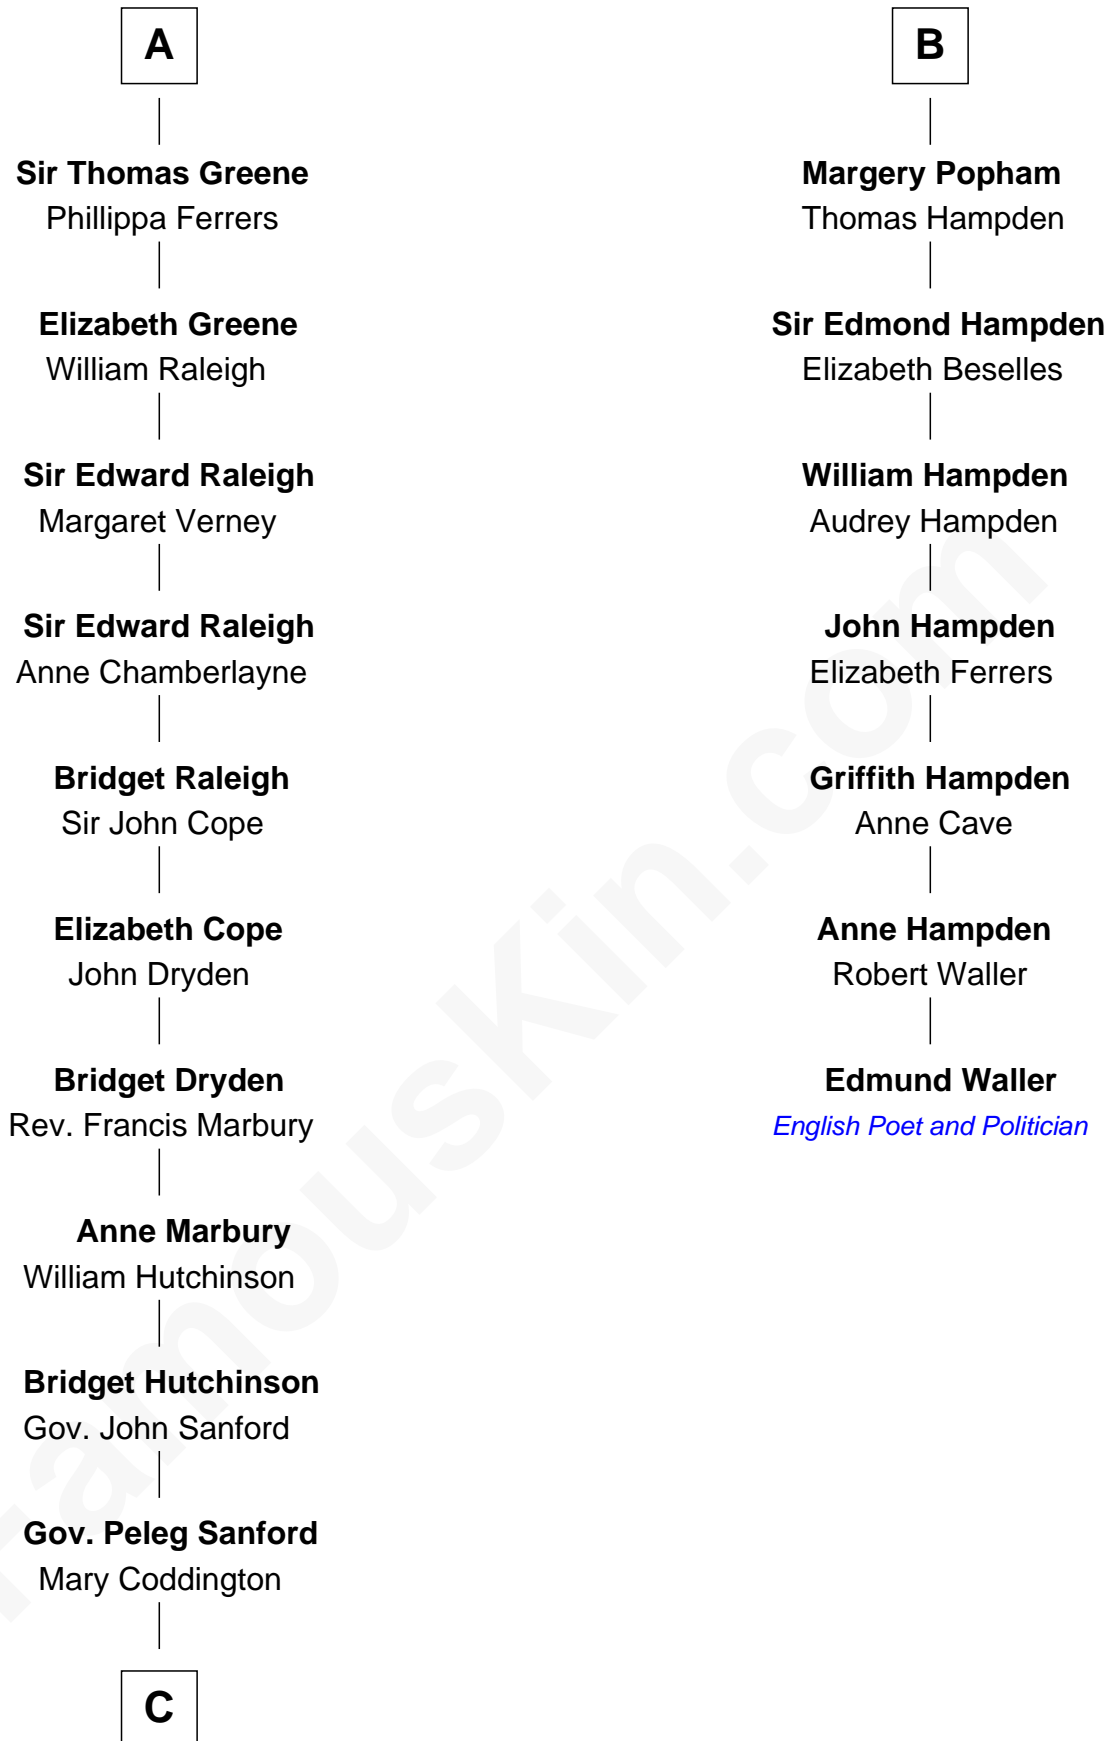

FamousKin.com

Relationship Chart of Lucretia (Rudolph) Garfield

First Lady of President James Garfield

13th cousin 8 times removed of

Edmund Waller

English Poet and Politician

C

Anne Sanford
Capt. John Mason

Peleg Sanford Mason
Mary Stanton

Elijah Mason
Lucretia Greene

Arabella Greene Mason
Zebulon Rudolph

Lucretia (Rudolph) Garfield
First Lady of James Garfield

FamousKin.com