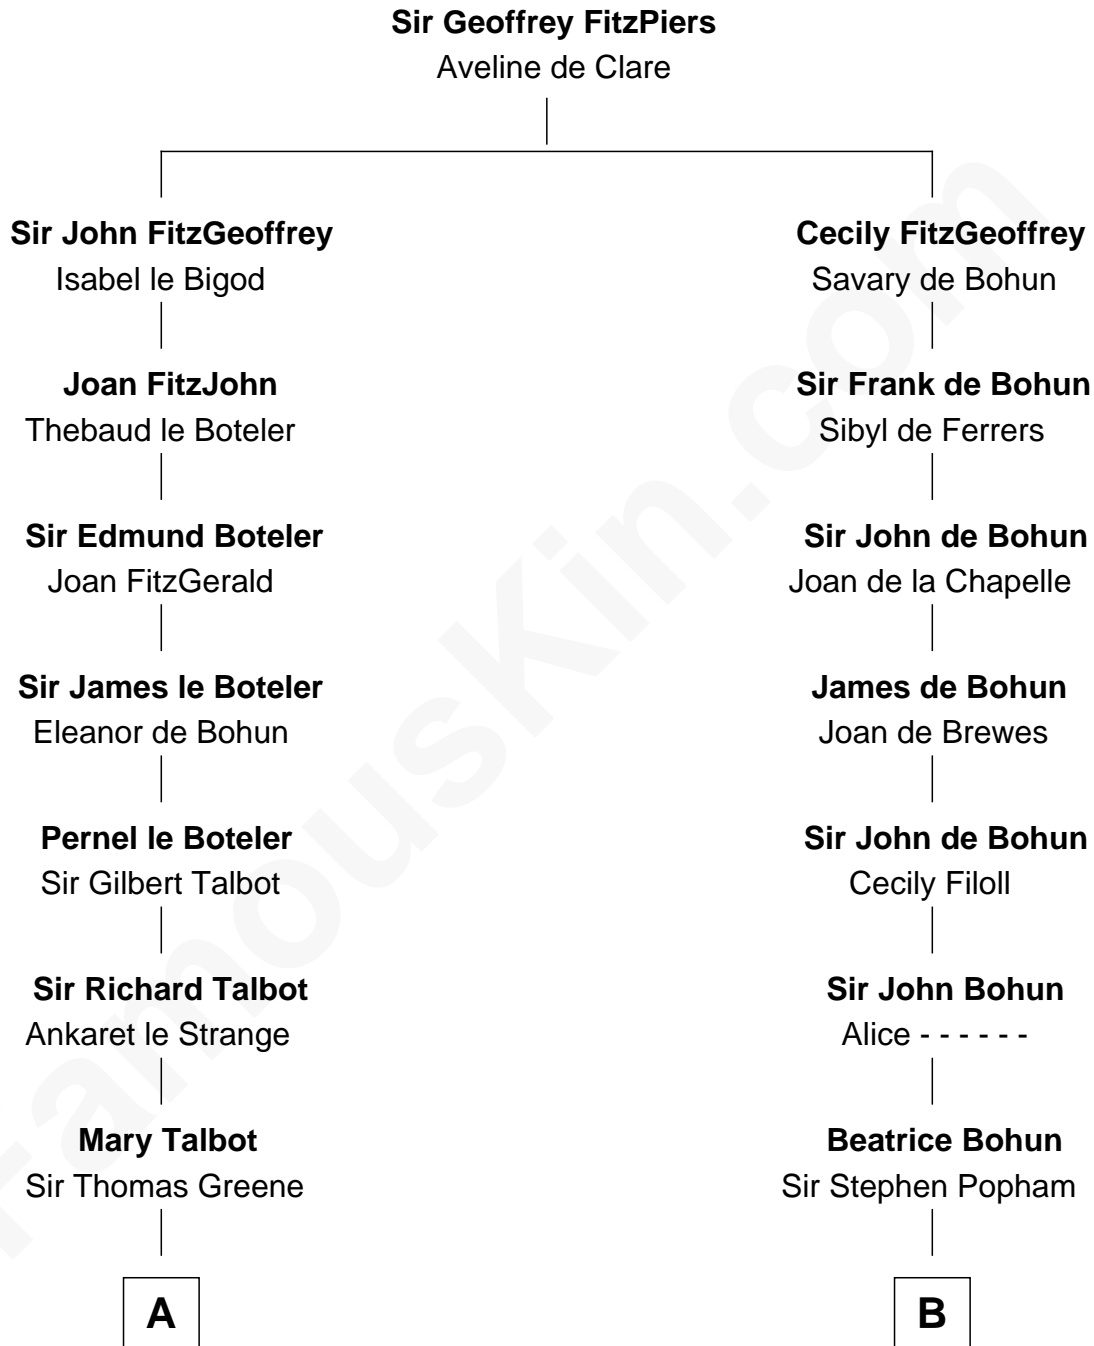

FamousKin.com

Relationship Chart of Lucretia (Rudolph) Garfield

First Lady of President James Garfield

13th cousin 8 times removed of

Edmund Waller

English Poet and Politician

C

Anne Sanford
Capt. John Mason

Peleg Sanford Mason
Mary Stanton

Elijah Mason
Lucretia Greene

Arabella Greene Mason
Zebulon Rudolph

Lucretia (Rudolph) Garfield
First Lady of James Garfield

FamousKin.com