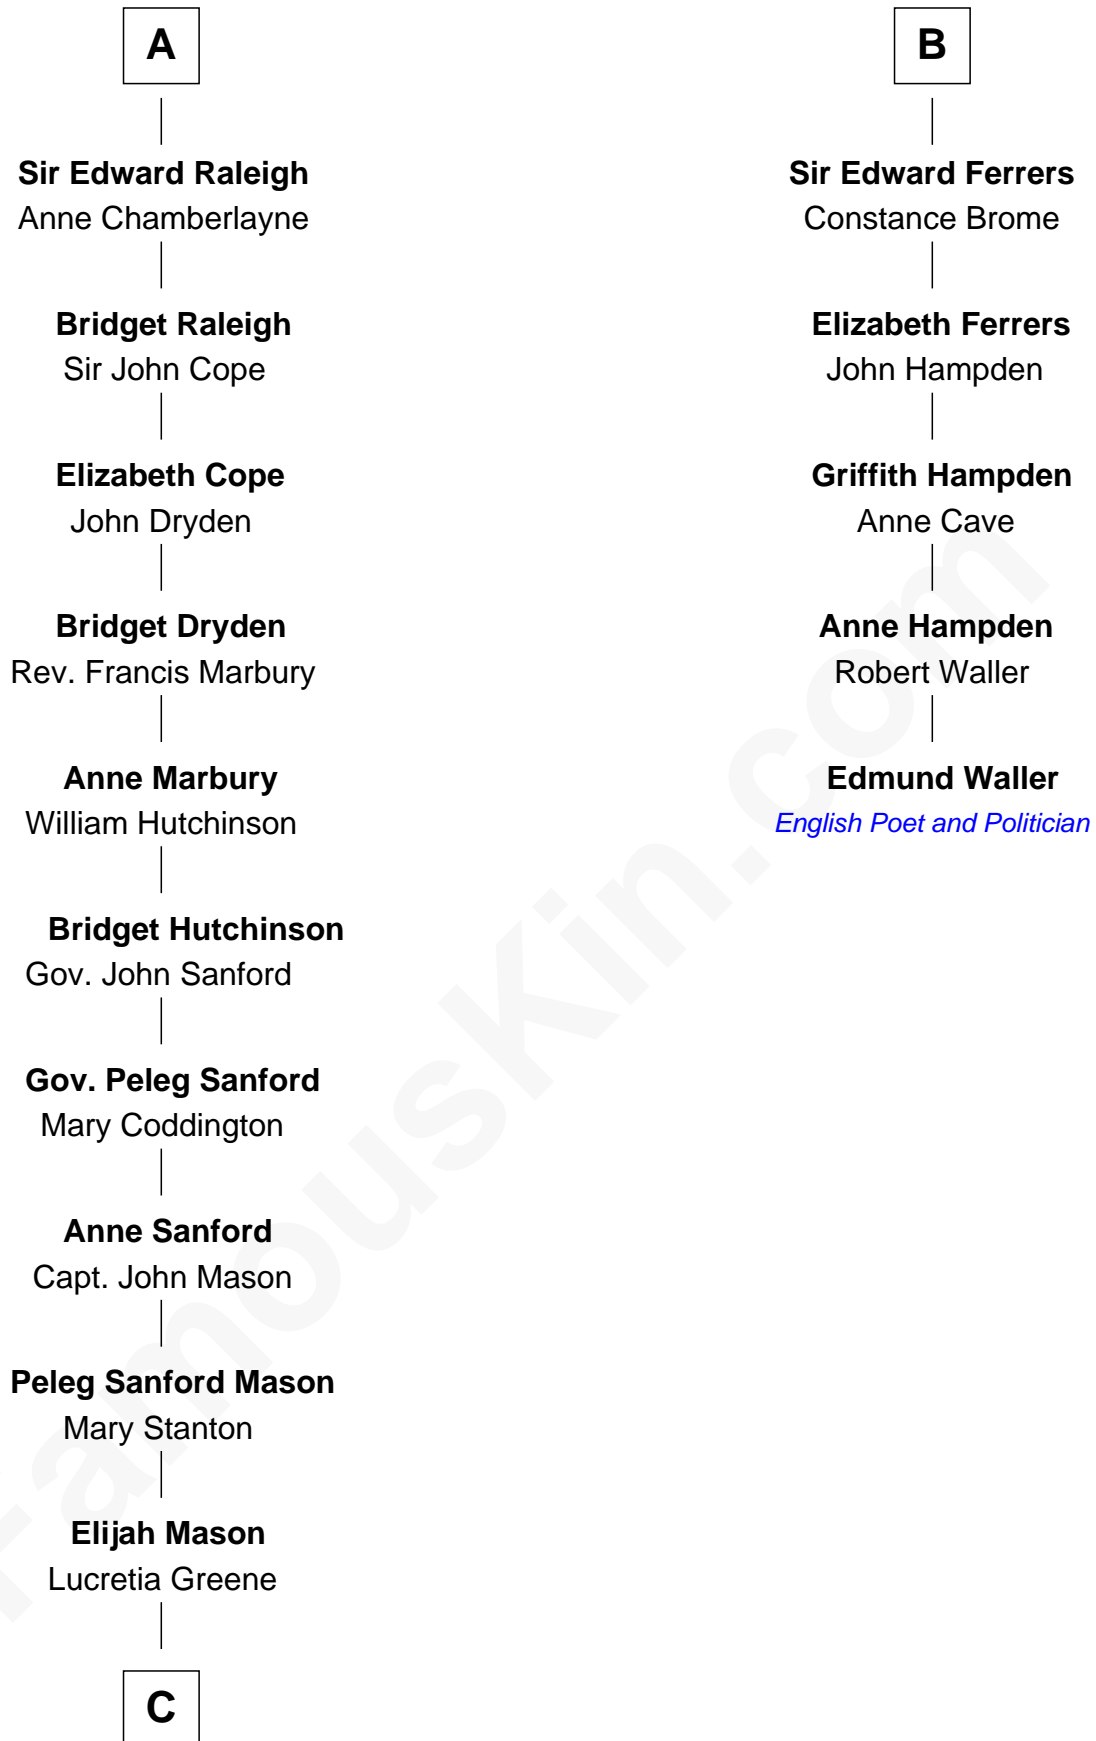

## Relationship Chart of Lucretia (Rudolph) Garfield

*First Lady of President James Garfield*

11th cousin 7 times removed of

**Edmund Waller**

*English Poet and Politician*

**Sir Gilbert de Clare**

Joan of Acre

**C**

Arabella Greene Mason

Zebulon Rudolph

Lucretia (Rudolph) Garfield

*First Lady of James Garfield*

FamousKin.com