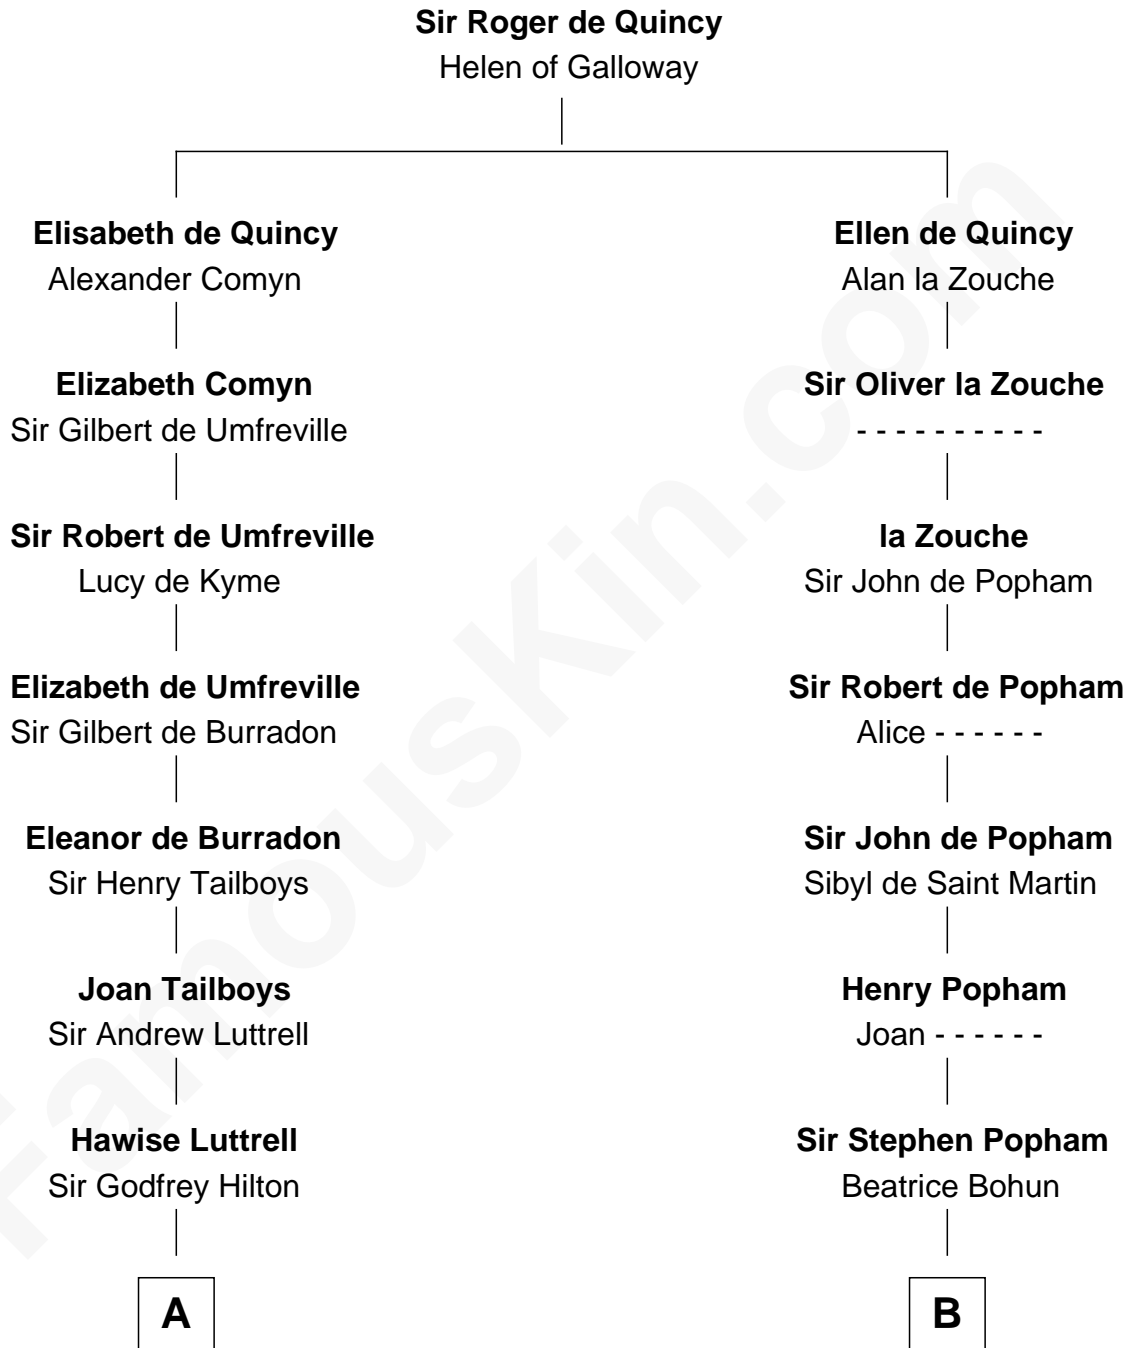

FamousKin.com

Relationship Chart of Lucretia (Rudolph) Garfield

First Lady of President James Garfield

13th cousin 7 times removed of

Edmund Waller

English Poet and Politician

C

—
John Greene

Azubah Ward

—
Lucretia Greene

Elijah Mason

—
Arabella Greene Mason

Zebulon Rudolph

—
Lucretia (Rudolph) Garfield

First Lady of James Garfield

FamousKin.com