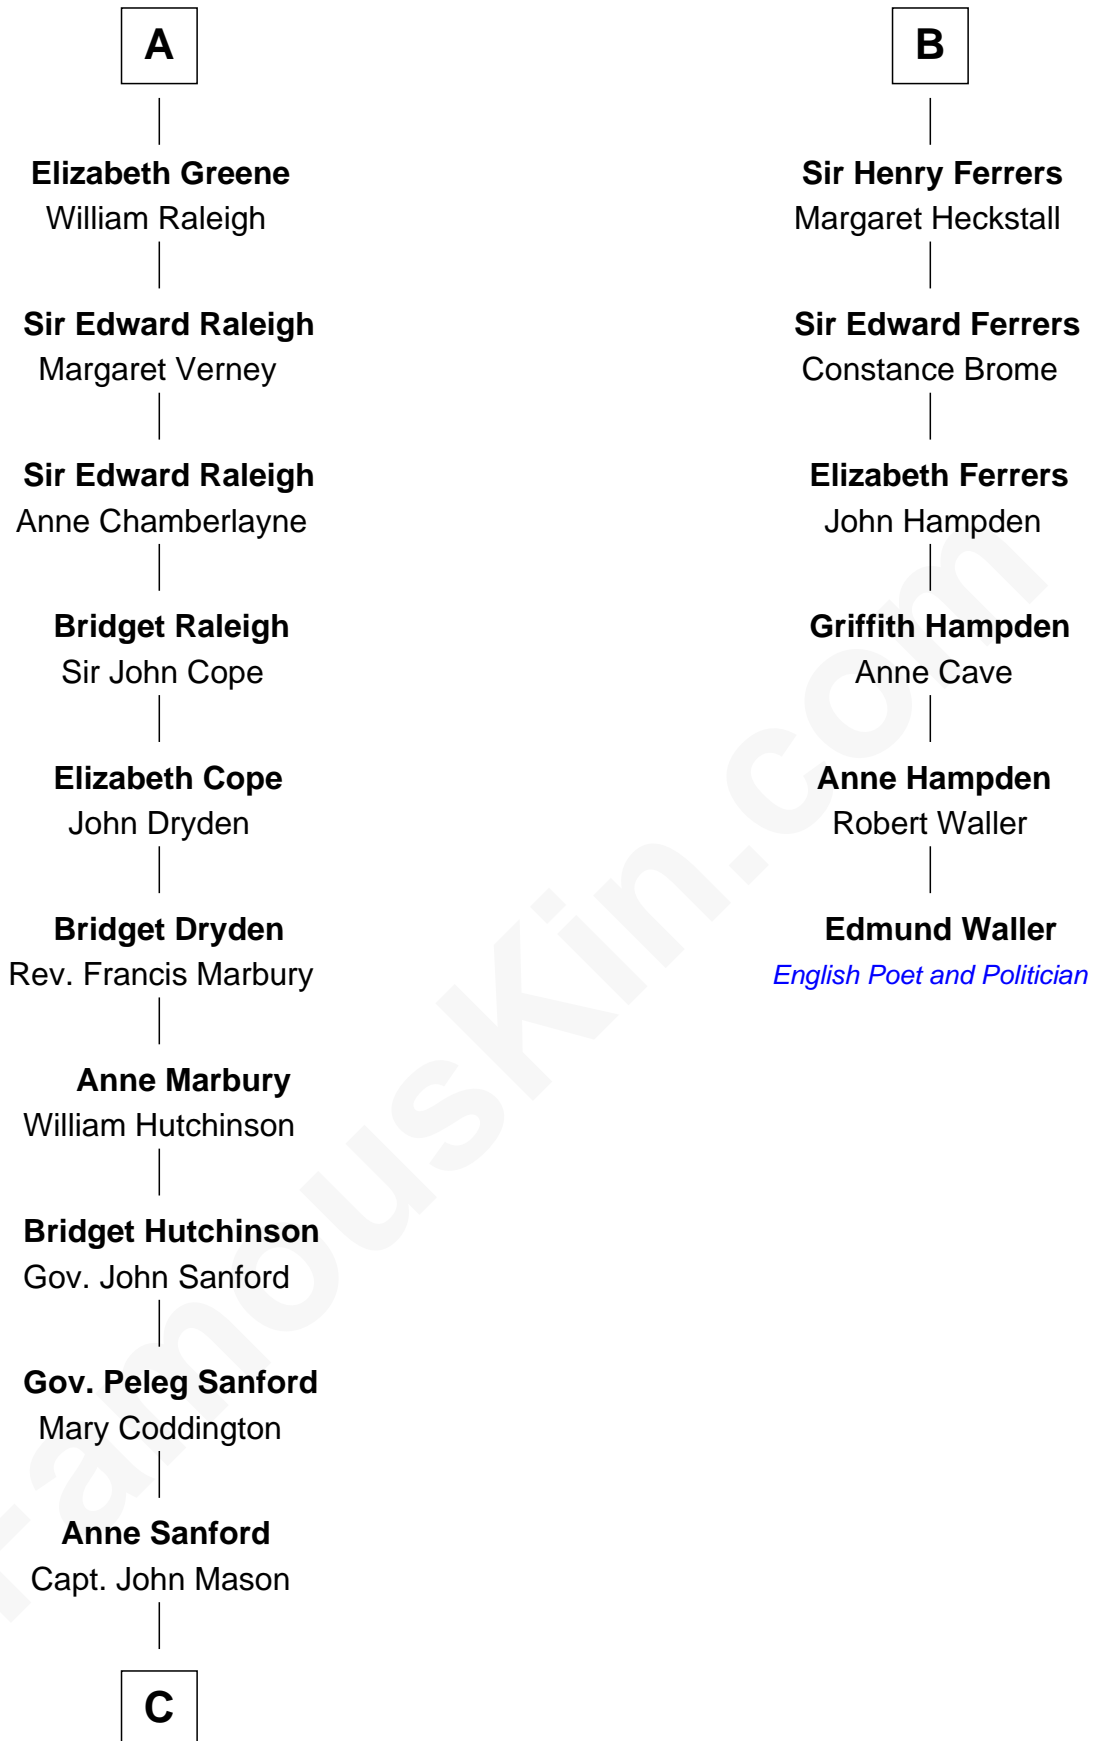

## Relationship Chart of Lucretia (Rudolph) Garfield

*First Lady of President James Garfield*

12th cousin 8 times removed of

**Edmund Waller**

*English Poet and Politician*

**Sir Humphrey de Bohun**

Eleanor de Braiose

**C**

—  
**Peleg Sanford Mason**

Mary Stanton  
—

**Elijah Mason**

Lucretia Greene  
—

**Arabella Greene Mason**

Zebulon Rudolph  
—

**Lucretia (Rudolph) Garfield**