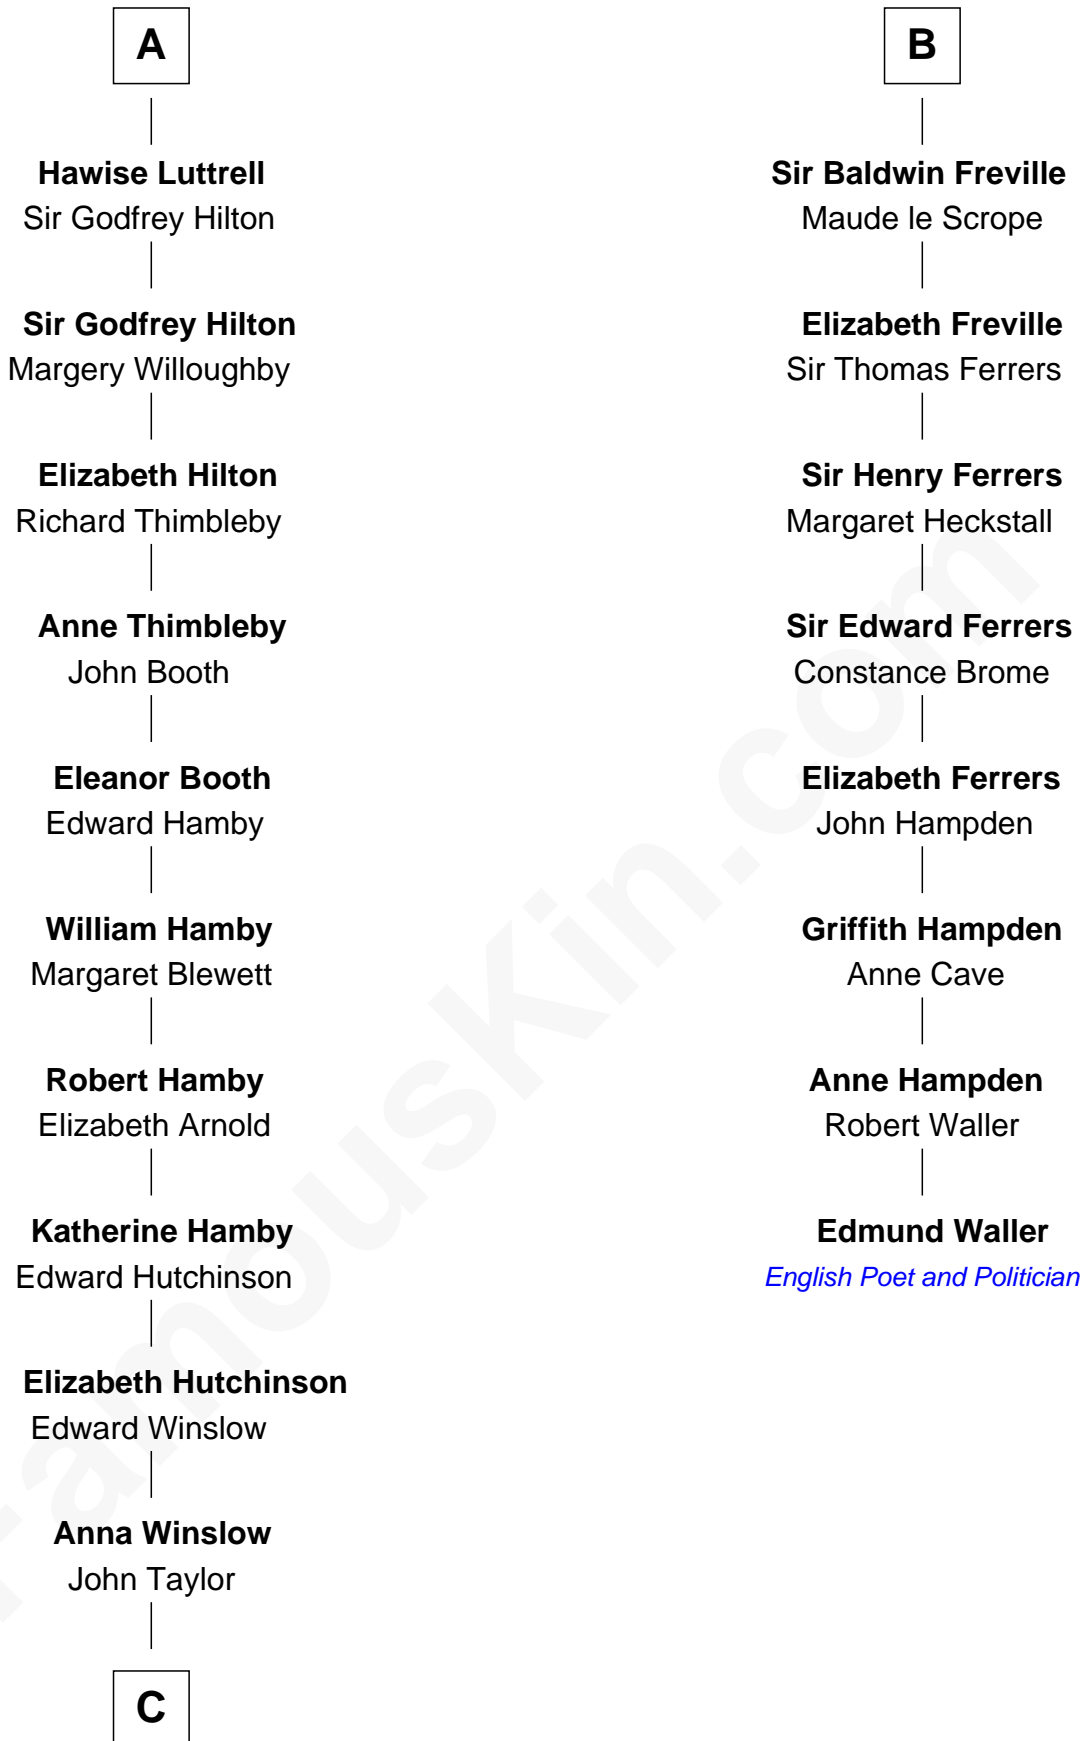

FamousKin.com

Relationship Chart of Lucretia (Rudolph) Garfield

First Lady of President James Garfield

14th cousin 7 times removed of

Edmund Waller

English Poet and Politician

C

—
Elizabeth Taylor
Nathaniel Greene

—
John Greene
Azubah Ward

—
Lucretia Greene
Elijah Mason

—
Arabella Greene Mason
Zebulon Rudolph

—
Lucretia (Rudolph) Garfield
First Lady of James Garfield

FamousKin.com