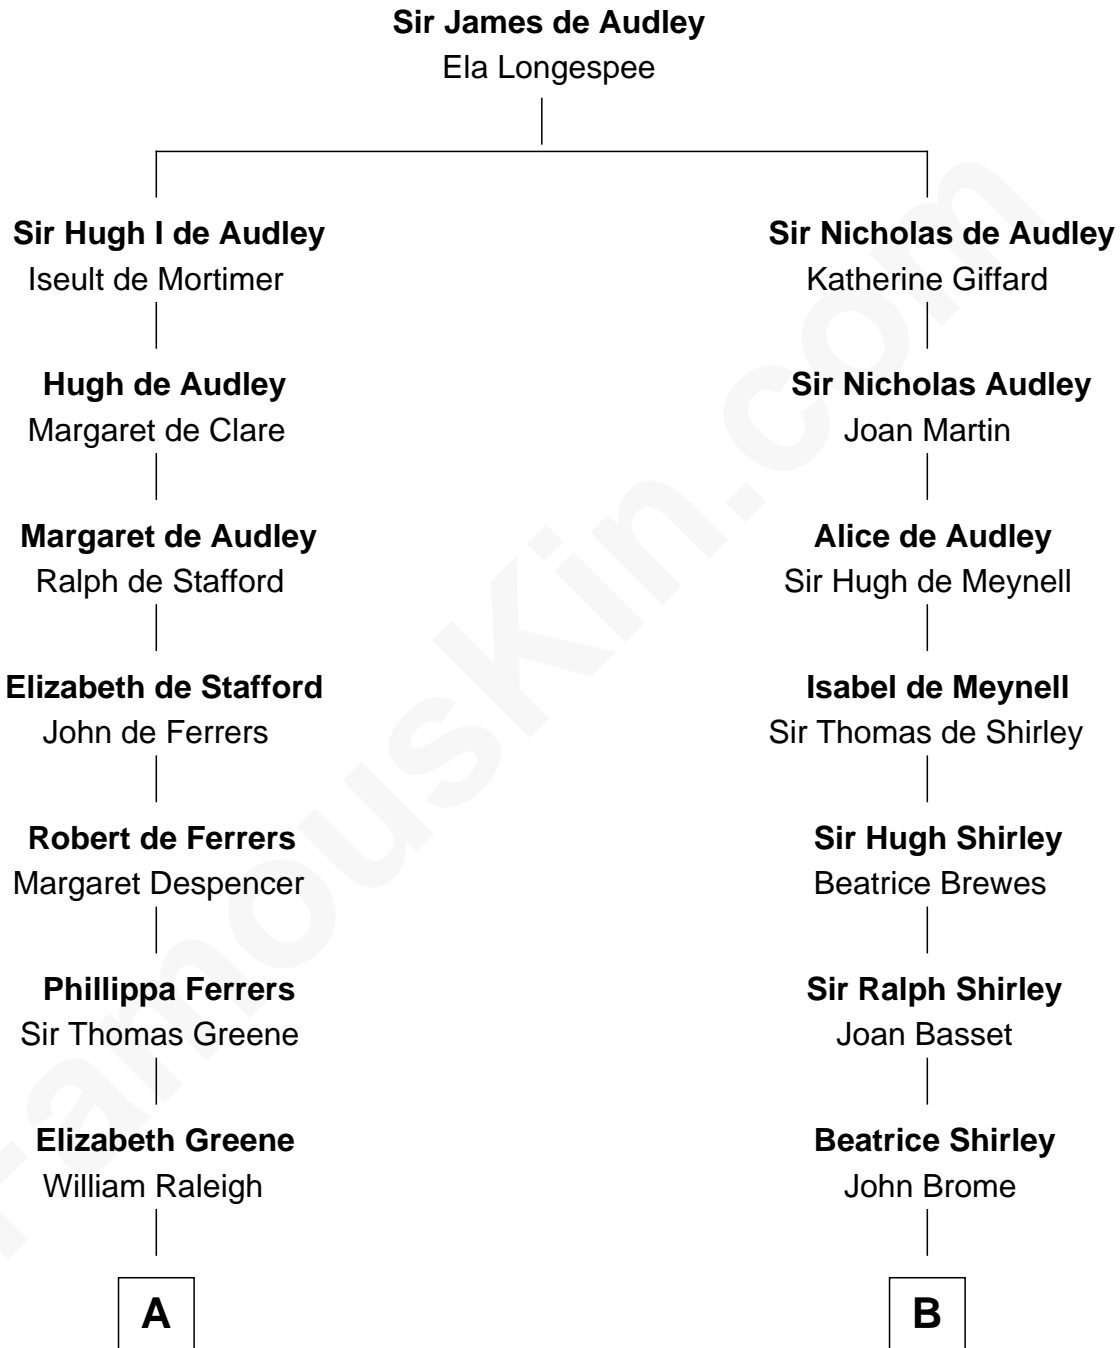

# FamousKin.com

## Relationship Chart of Lucretia (Rudolph) Garfield

*First Lady of President James Garfield*

12th cousin 7 times removed of

**Edmund Waller**

*English Poet and Politician*

**C**

**Elijah Mason**  
Lucretia Greene

**Arabella Greene Mason**  
Zebulon Rudolph

**Lucretia (Rudolph) Garfield**  
*First Lady of James Garfield*

FamousKin.com