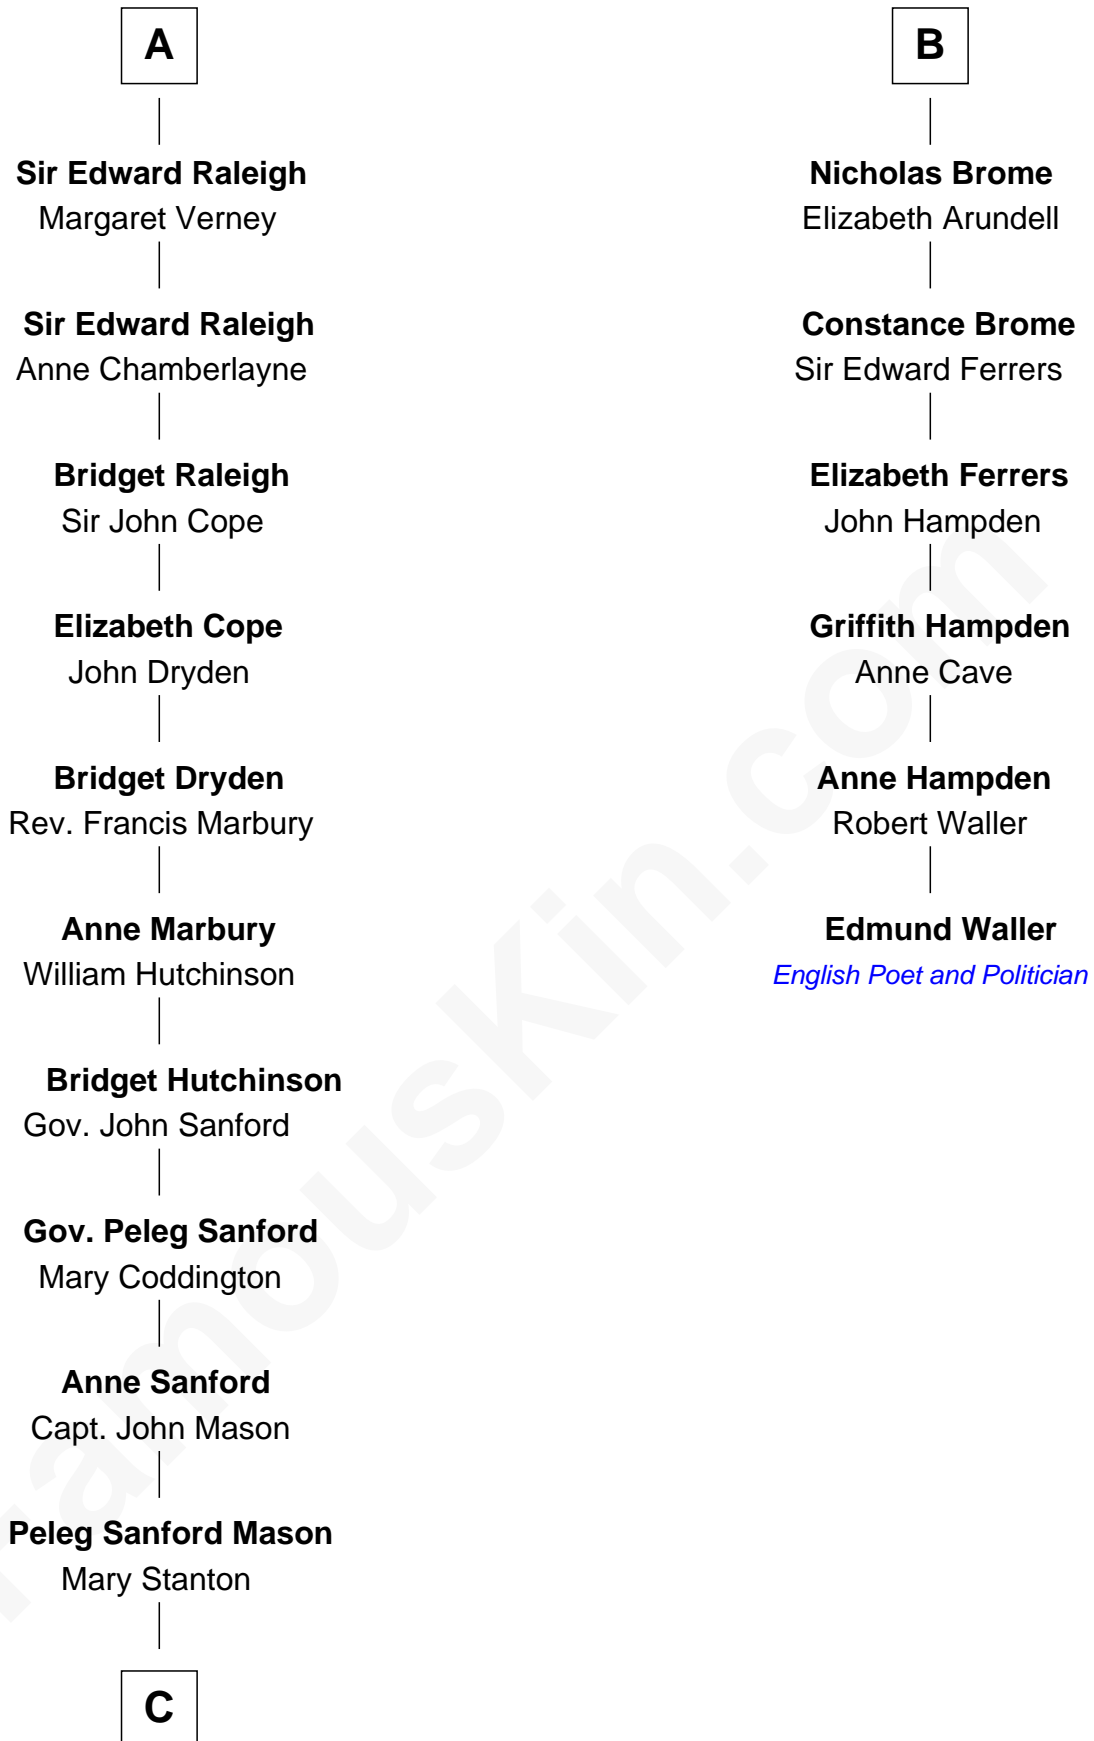

## Relationship Chart of Lucretia (Rudolph) Garfield

*First Lady of President James Garfield*

12th cousin 7 times removed of

**Edmund Waller**

*English Poet and Politician*

**C**

**Elijah Mason**  
Lucretia Greene

**Arabella Greene Mason**  
Zebulon Rudolph

**Lucretia (Rudolph) Garfield**  
*First Lady of James Garfield*

FamousKin.com