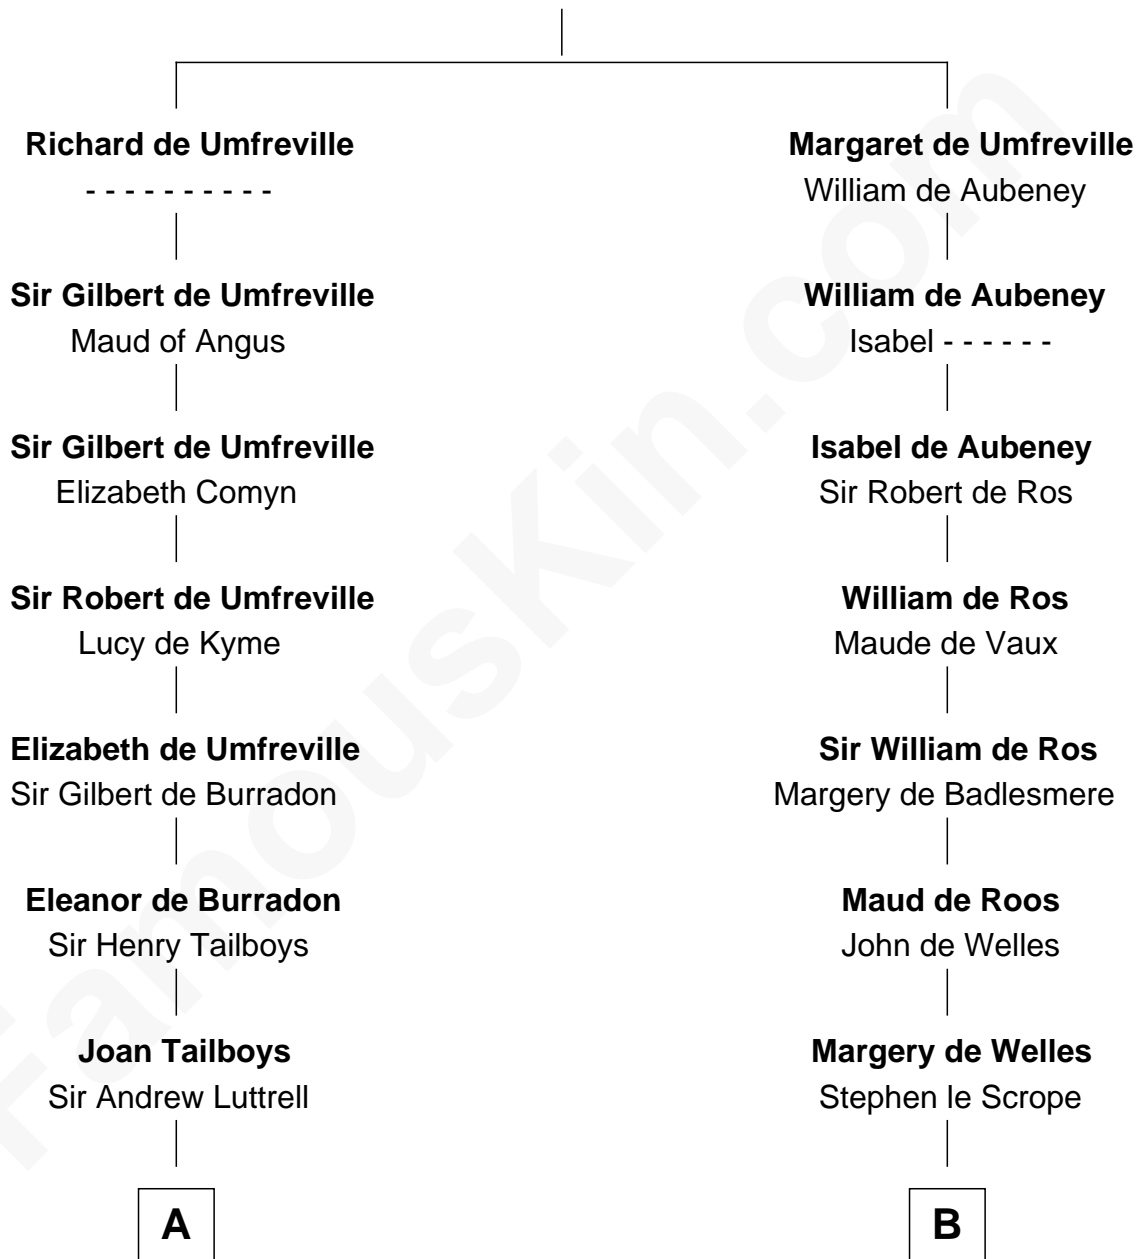

FamousKin.com

Relationship Chart of Lucretia (Rudolph) Garfield

First Lady of President James Garfield

14th cousin 7 times removed of

Edmund Waller

English Poet and Politician

Sir Odinel de Umfreville

Alice de Lucy

C

—
Elizabeth Taylor
Nathaniel Greene

—
John Greene
Azubah Ward

—
Lucretia Greene
Elijah Mason

—
Arabella Greene Mason
Zebulon Rudolph

—
Lucretia (Rudolph) Garfield
First Lady of James Garfield

FamousKin.com