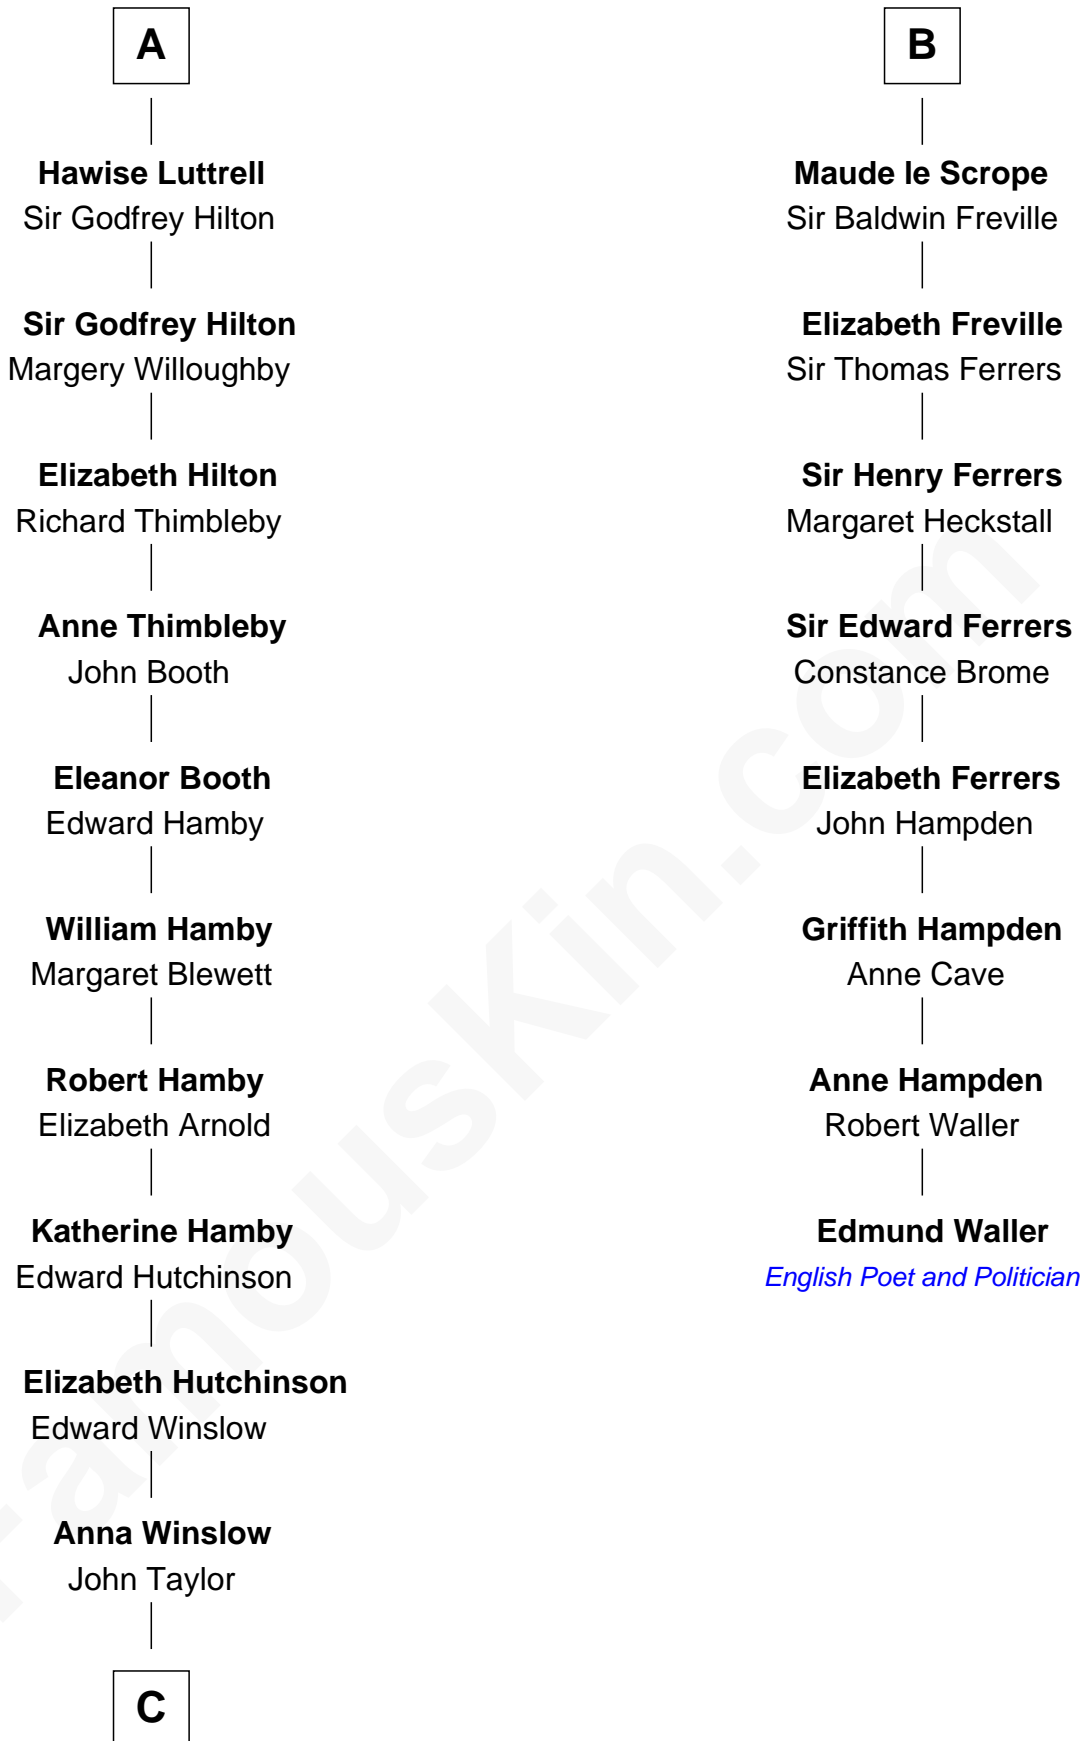

FamousKin.com

Relationship Chart of Lucretia (Rudolph) Garfield

First Lady of President James Garfield

14th cousin 7 times removed of

Edmund Waller

English Poet and Politician

Sir Odinel de Umfreville

Alice de Lucy

C

—
Elizabeth Taylor
Nathaniel Greene

—
John Greene
Azubah Ward

—
Lucretia Greene
Elijah Mason

—
Arabella Greene Mason
Zebulon Rudolph

—
Lucretia (Rudolph) Garfield
First Lady of James Garfield

FamousKin.com