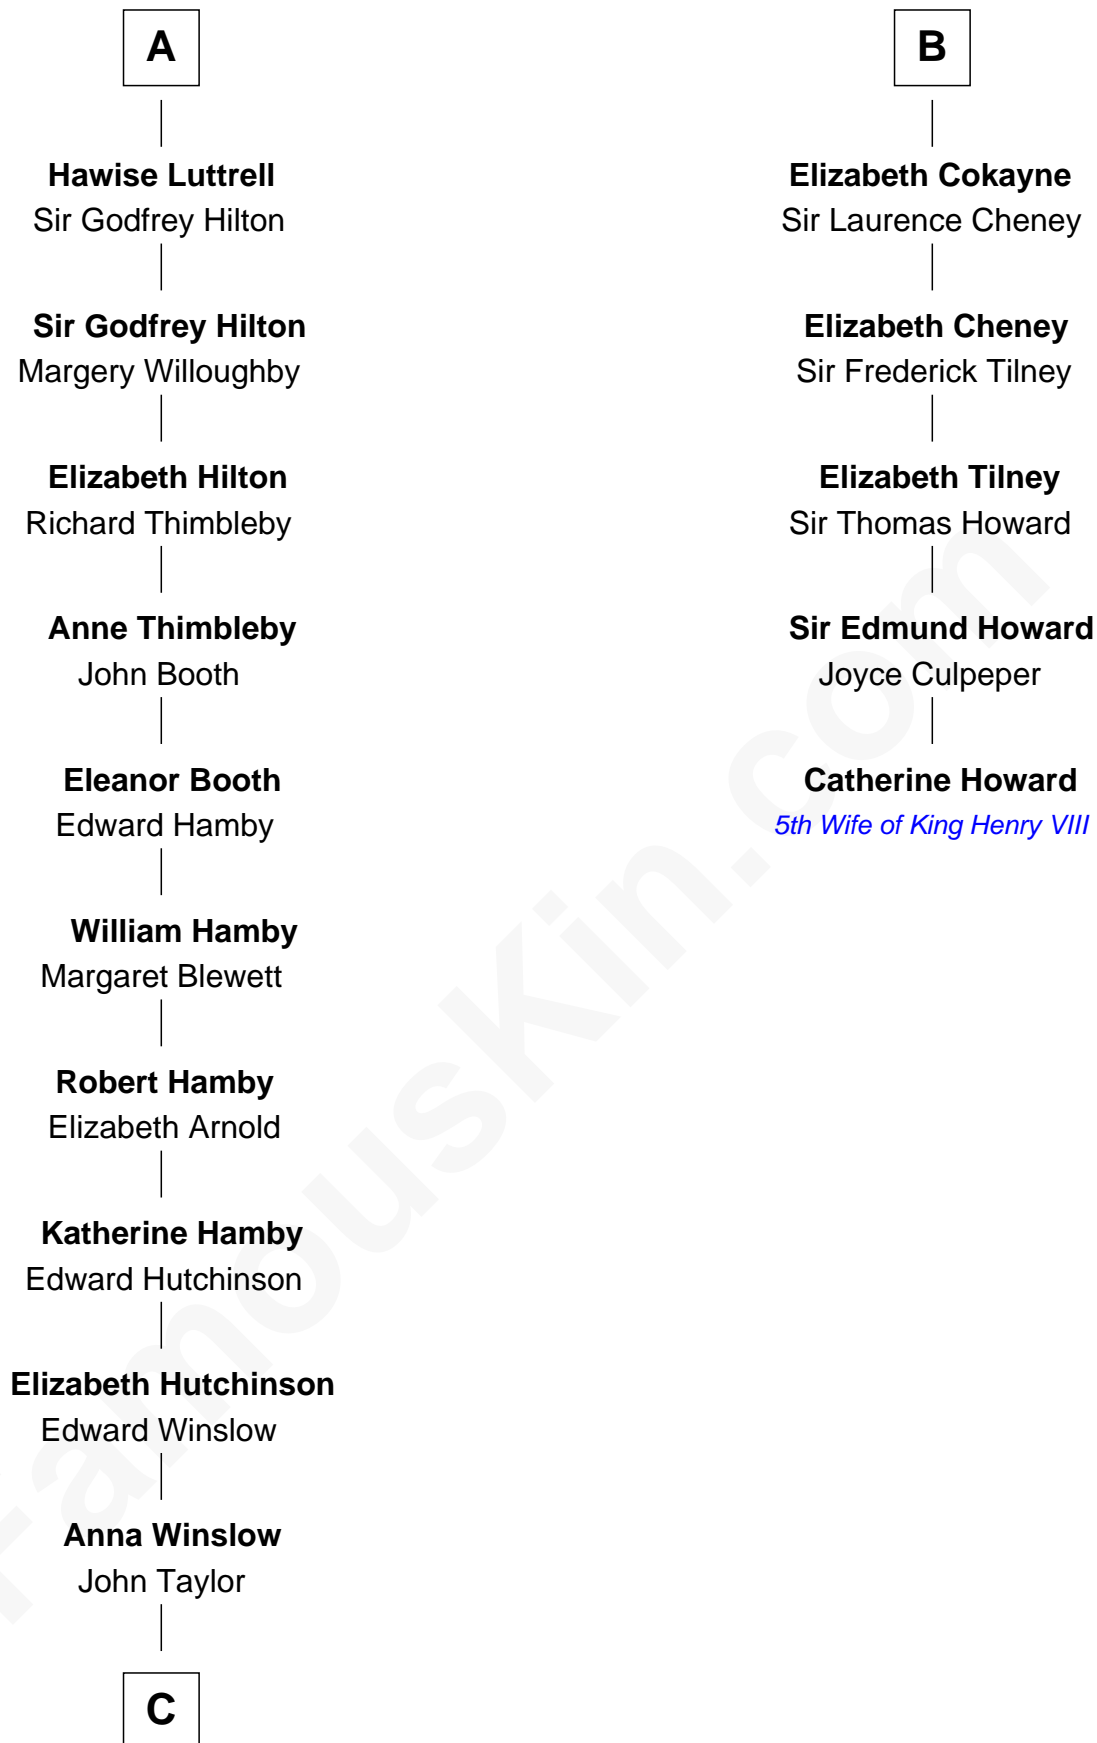

FamousKin.com

Relationship Chart of Lucretia (Rudolph) Garfield

First Lady of President James Garfield

11th cousin 10 times removed of

Catherine Howard

5th Wife of King Henry VIII

C

—
Elizabeth Taylor
Nathaniel Greene

—
John Greene
Azubah Ward

—
Lucretia Greene
Elijah Mason

—
Arabella Greene Mason
Zebulon Rudolph

—
Lucretia (Rudolph) Garfield
First Lady of James Garfield

FamousKin.com