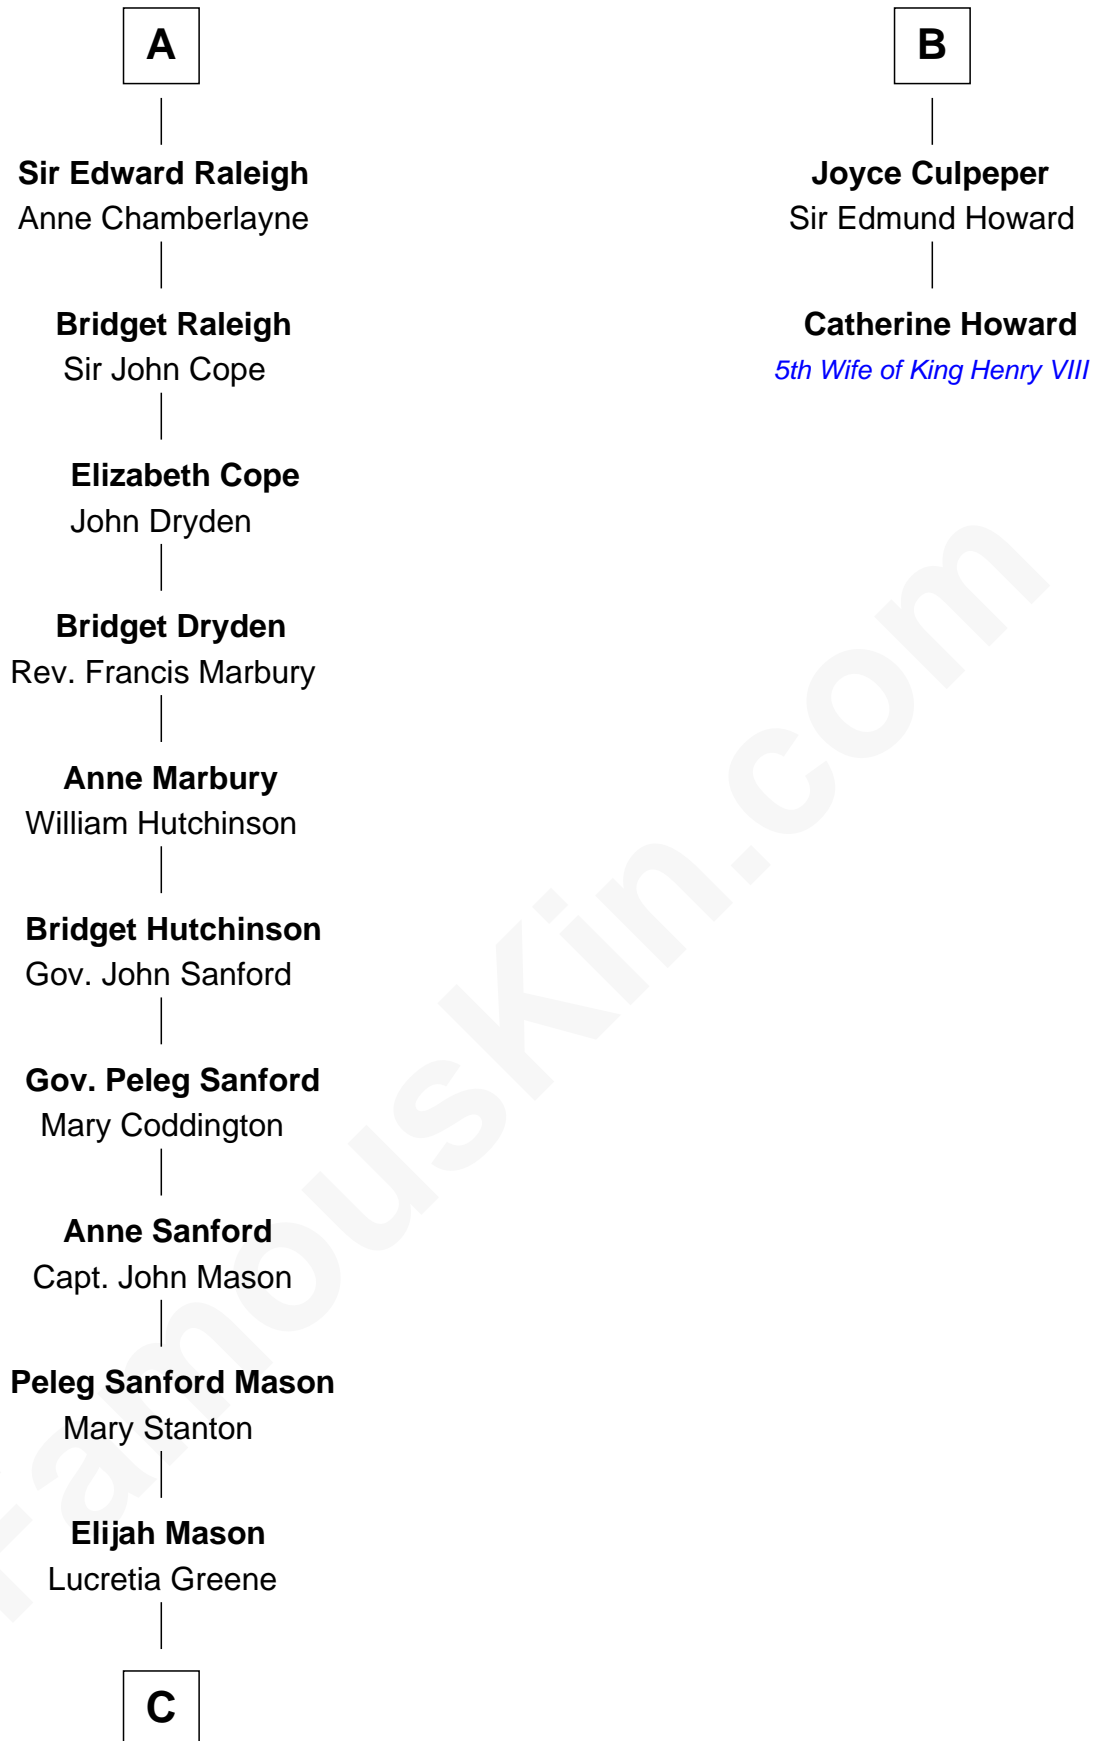

FamousKin.com

Relationship Chart of Lucretia (Rudolph) Garfield

First Lady of President James Garfield

8th cousin 10 times removed of

Catherine Howard

5th Wife of King Henry VIII

C

Arabella Greene Mason

Zebulon Rudolph

Lucretia (Rudolph) Garfield

First Lady of James Garfield

FamousKin.com