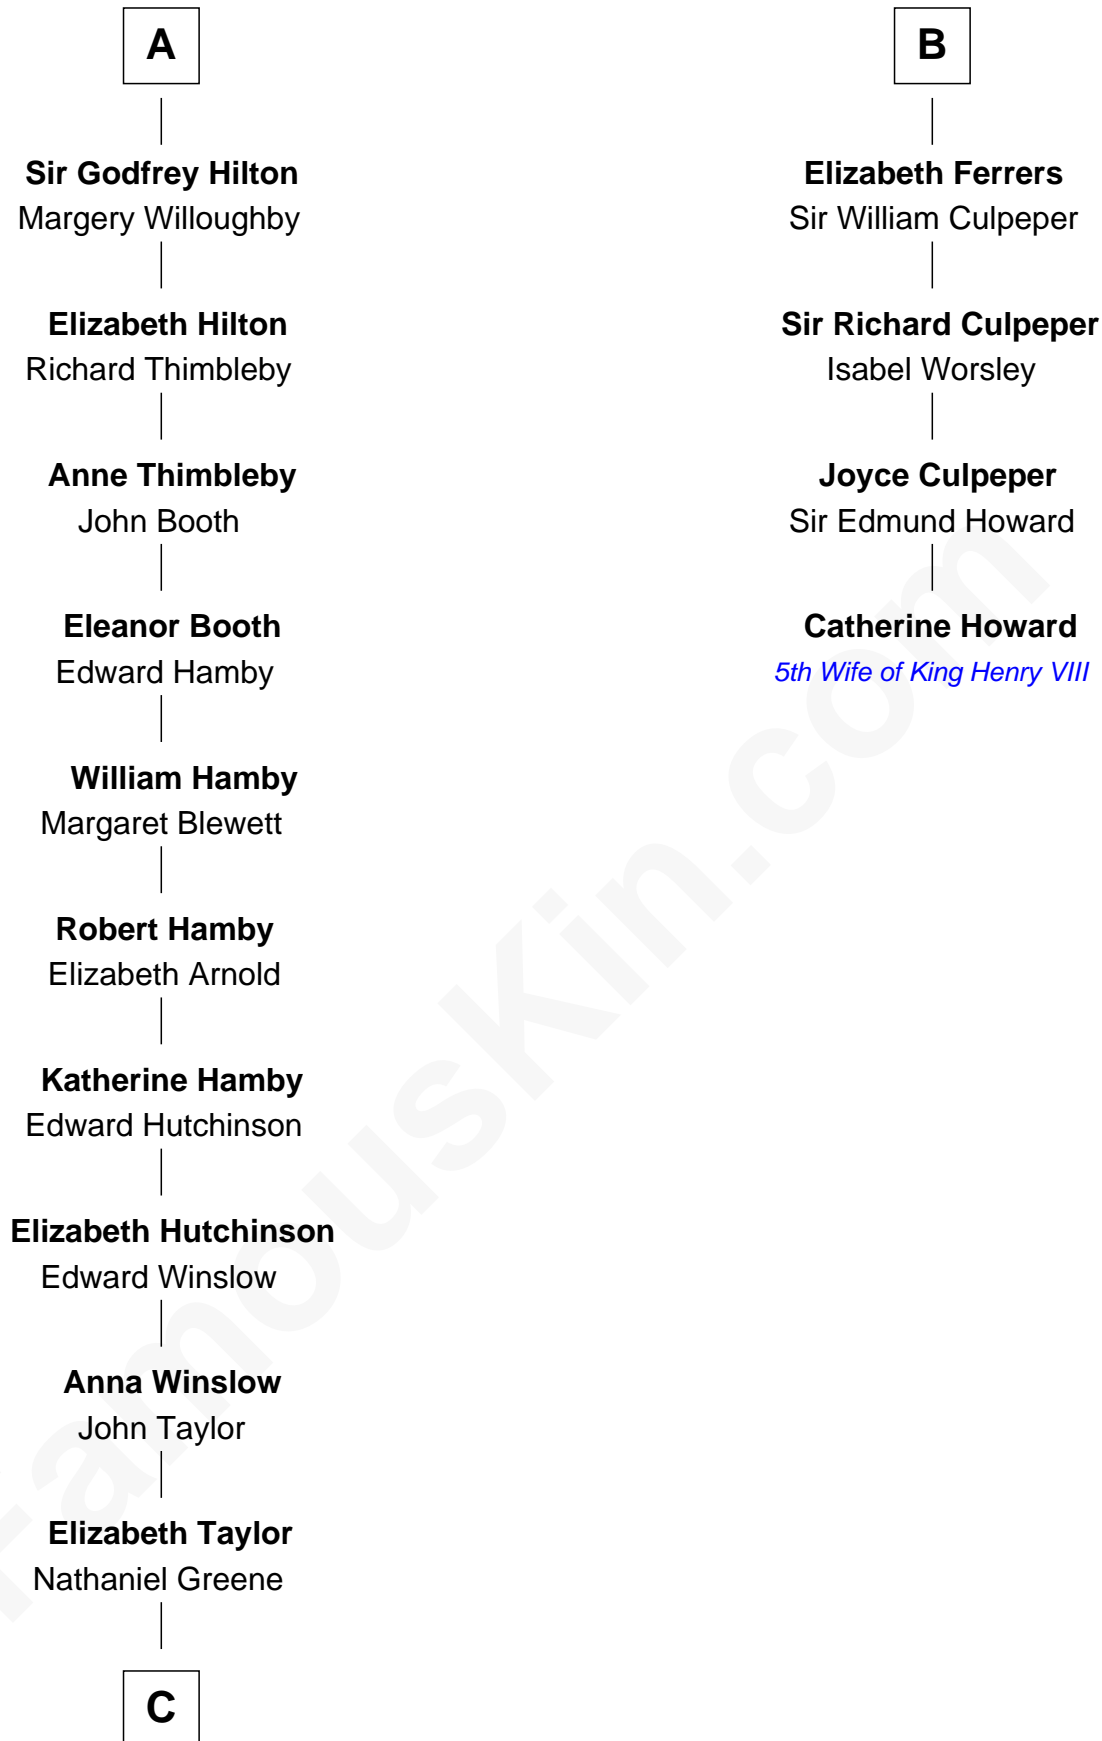

FamousKin.com

Relationship Chart of Lucretia (Rudolph) Garfield

First Lady of President James Garfield

10th cousin 10 times removed of

Catherine Howard

5th Wife of King Henry VIII

C

—
John Greene
Azubah Ward

—
Lucretia Greene
Elijah Mason

—
Arabella Greene Mason
Zebulon Rudolph

—
Lucretia (Rudolph) Garfield
First Lady of James Garfield

FamousKin.com