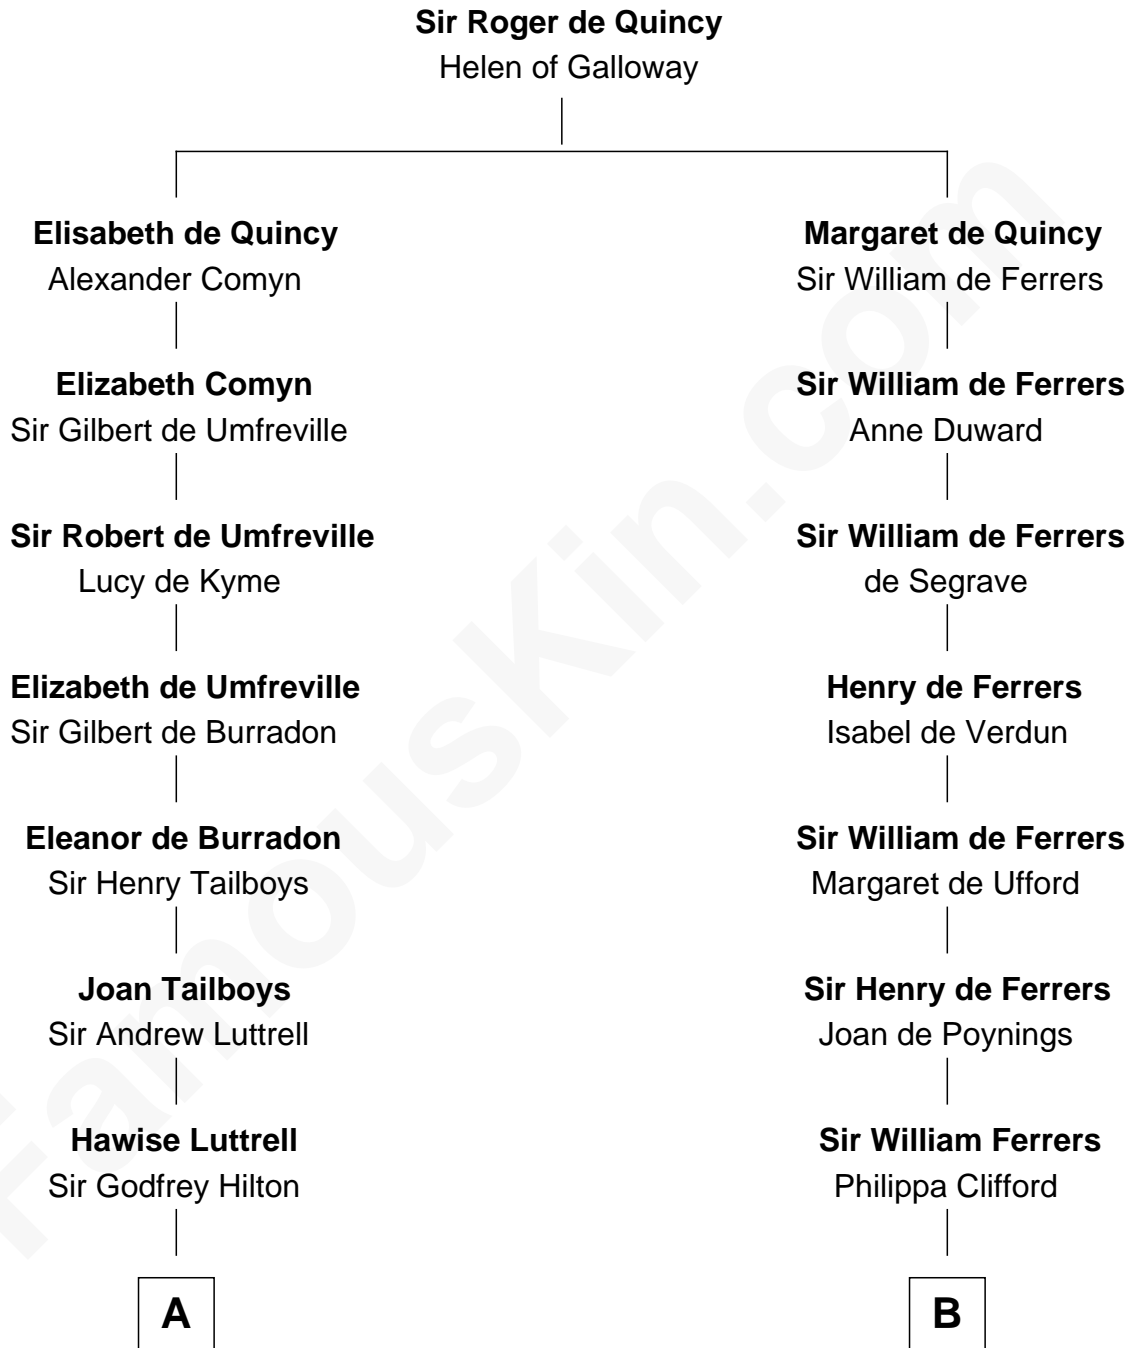

FamousKin.com

Relationship Chart of Lucretia (Rudolph) Garfield

First Lady of President James Garfield

10th cousin 10 times removed of

Catherine Howard

5th Wife of King Henry VIII

C

—
John Greene
Azubah Ward

—
Lucretia Greene
Elijah Mason

—
Arabella Greene Mason
Zebulon Rudolph

—
Lucretia (Rudolph) Garfield
First Lady of James Garfield

FamousKin.com