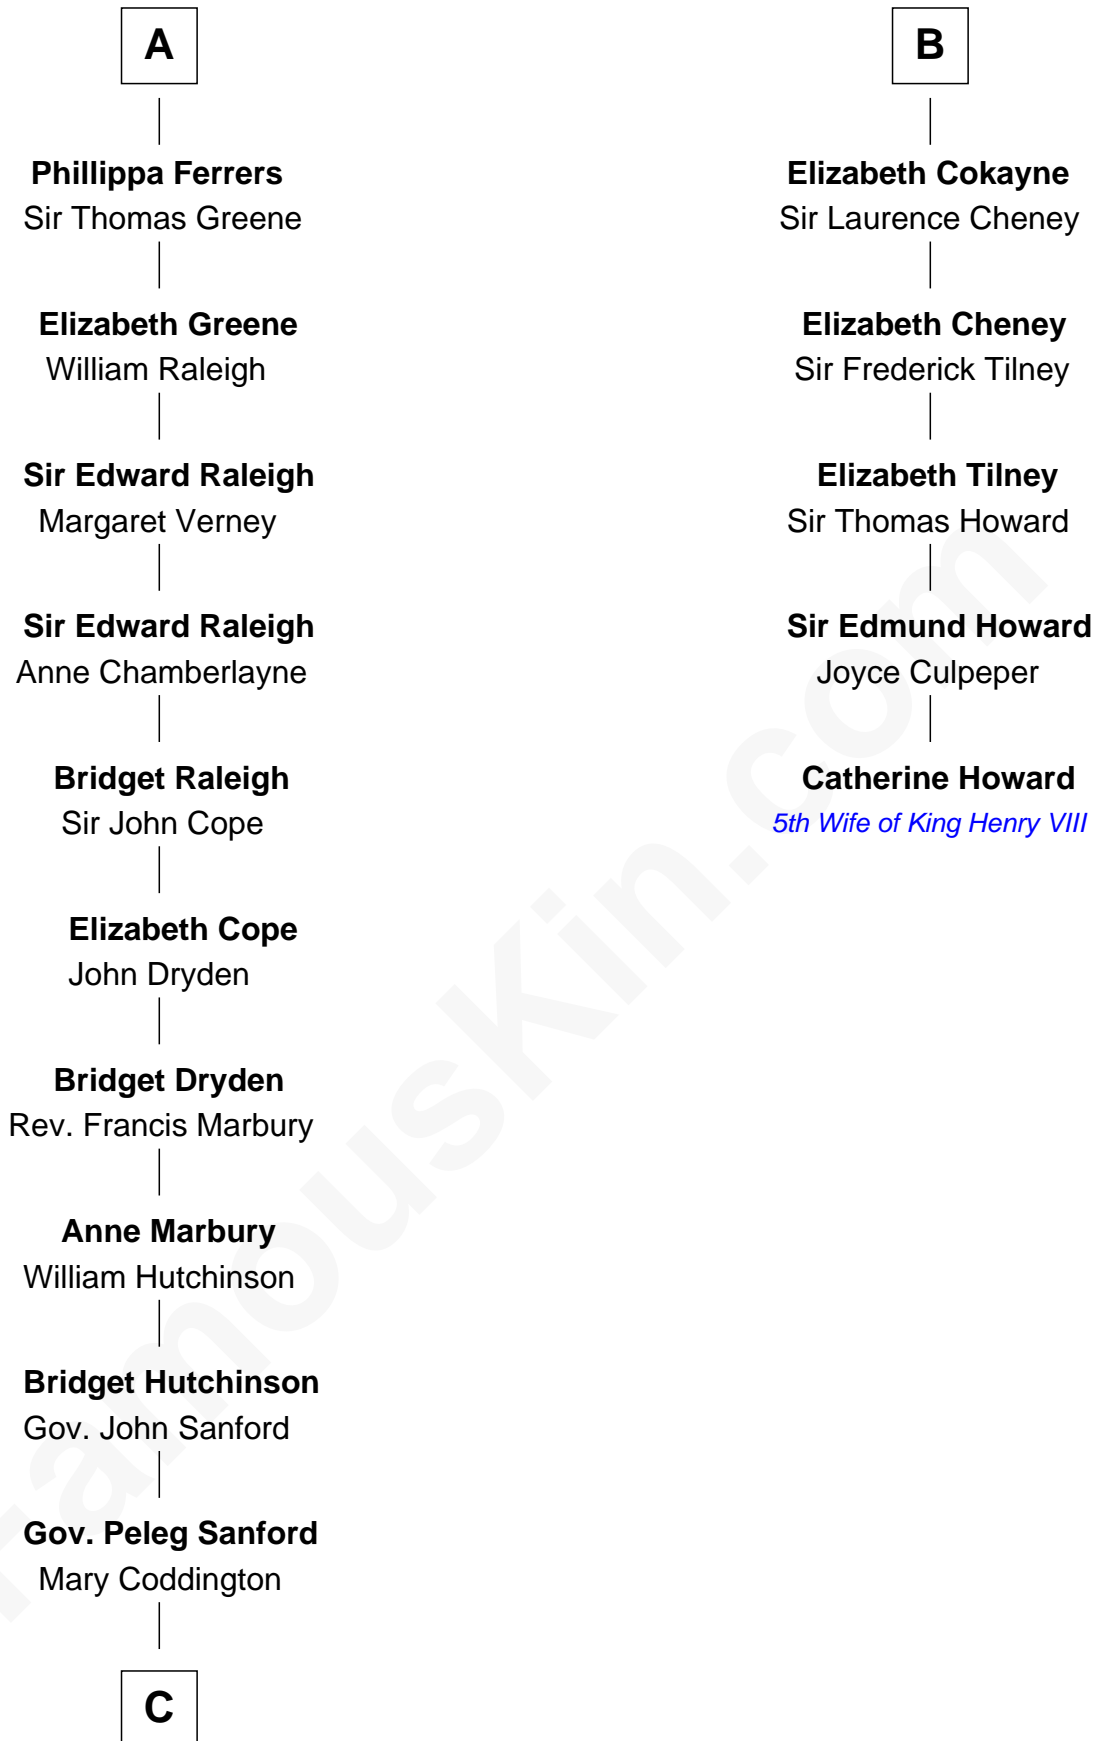

Sir Walter FitzRobert

Ela FitzWalter

William de Odingsells

Ida de Odingsells

Sir Roger de Herdeburgh

Ela Herdeburgh

Sir William de Boteler

Ankaret le Boteler

John le Strange

Eleanor le Strange

Sir Reynold de Grey

Ida Grey

John Cokayne

B

C

Anne Sanford
Capt. John Mason

Peleg Sanford Mason
Mary Stanton

Elijah Mason
Lucretia Greene

Arabella Greene Mason
Zebulon Rudolph

Lucretia (Rudolph) Garfield
First Lady of James Garfield

FamousKin.com