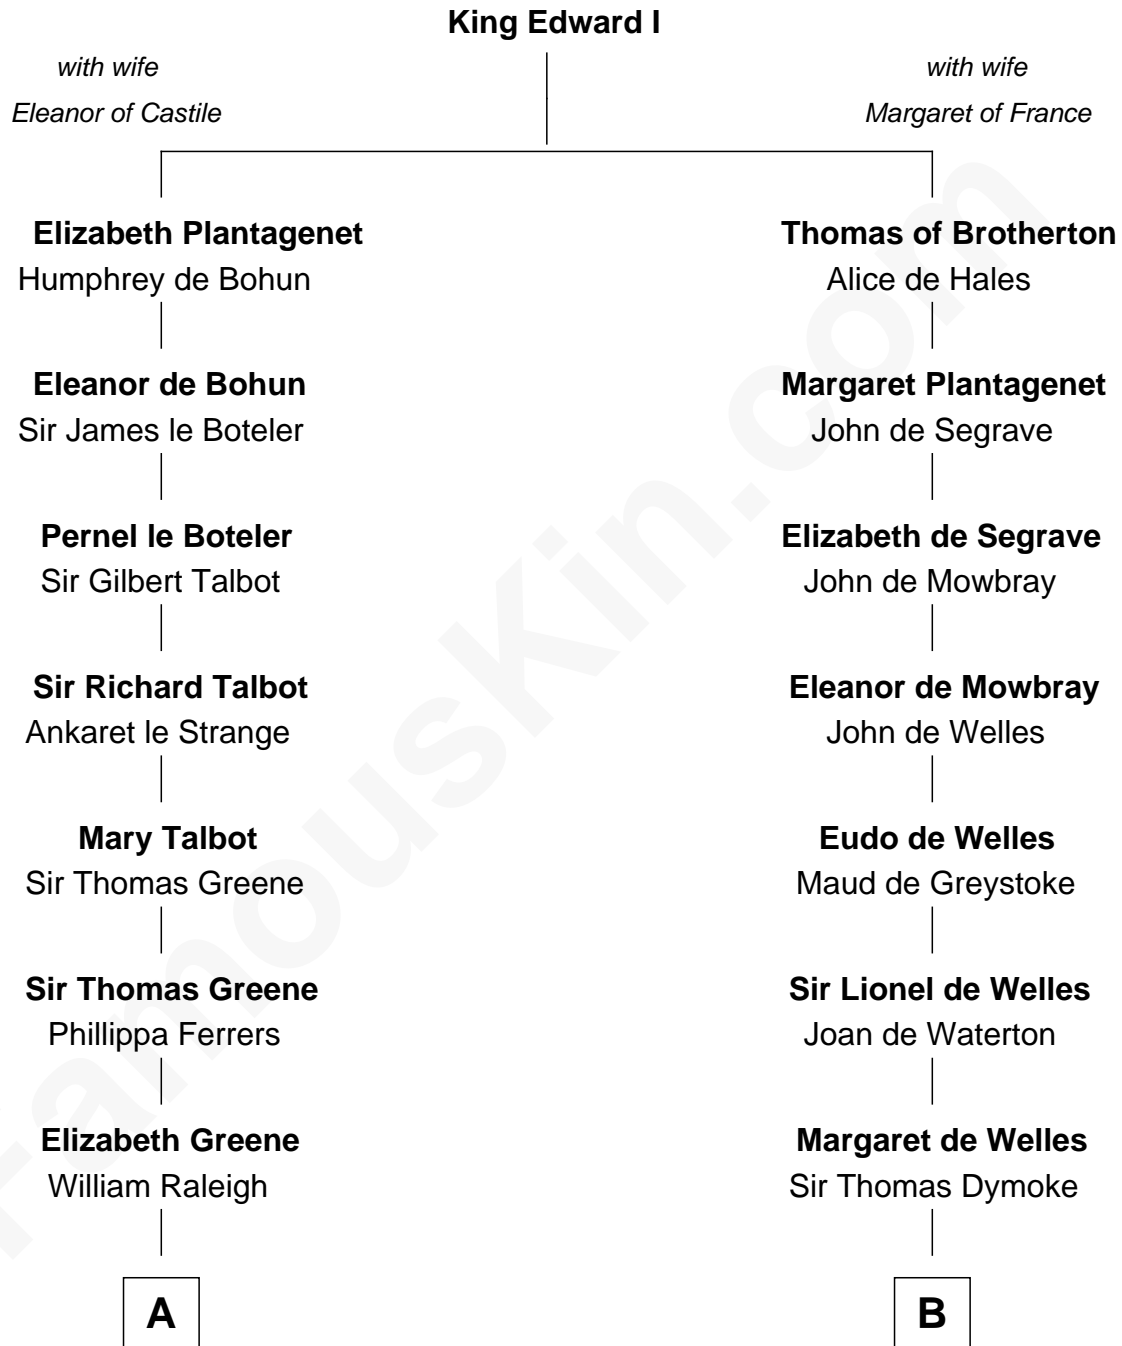

FamousKin.com

Relationship Chart of Lucretia (Rudolph) Garfield

First Lady of President James Garfield

18th cousin 1 time removed of

Ralph Waldo Emerson

American Poet

FamousKin.com