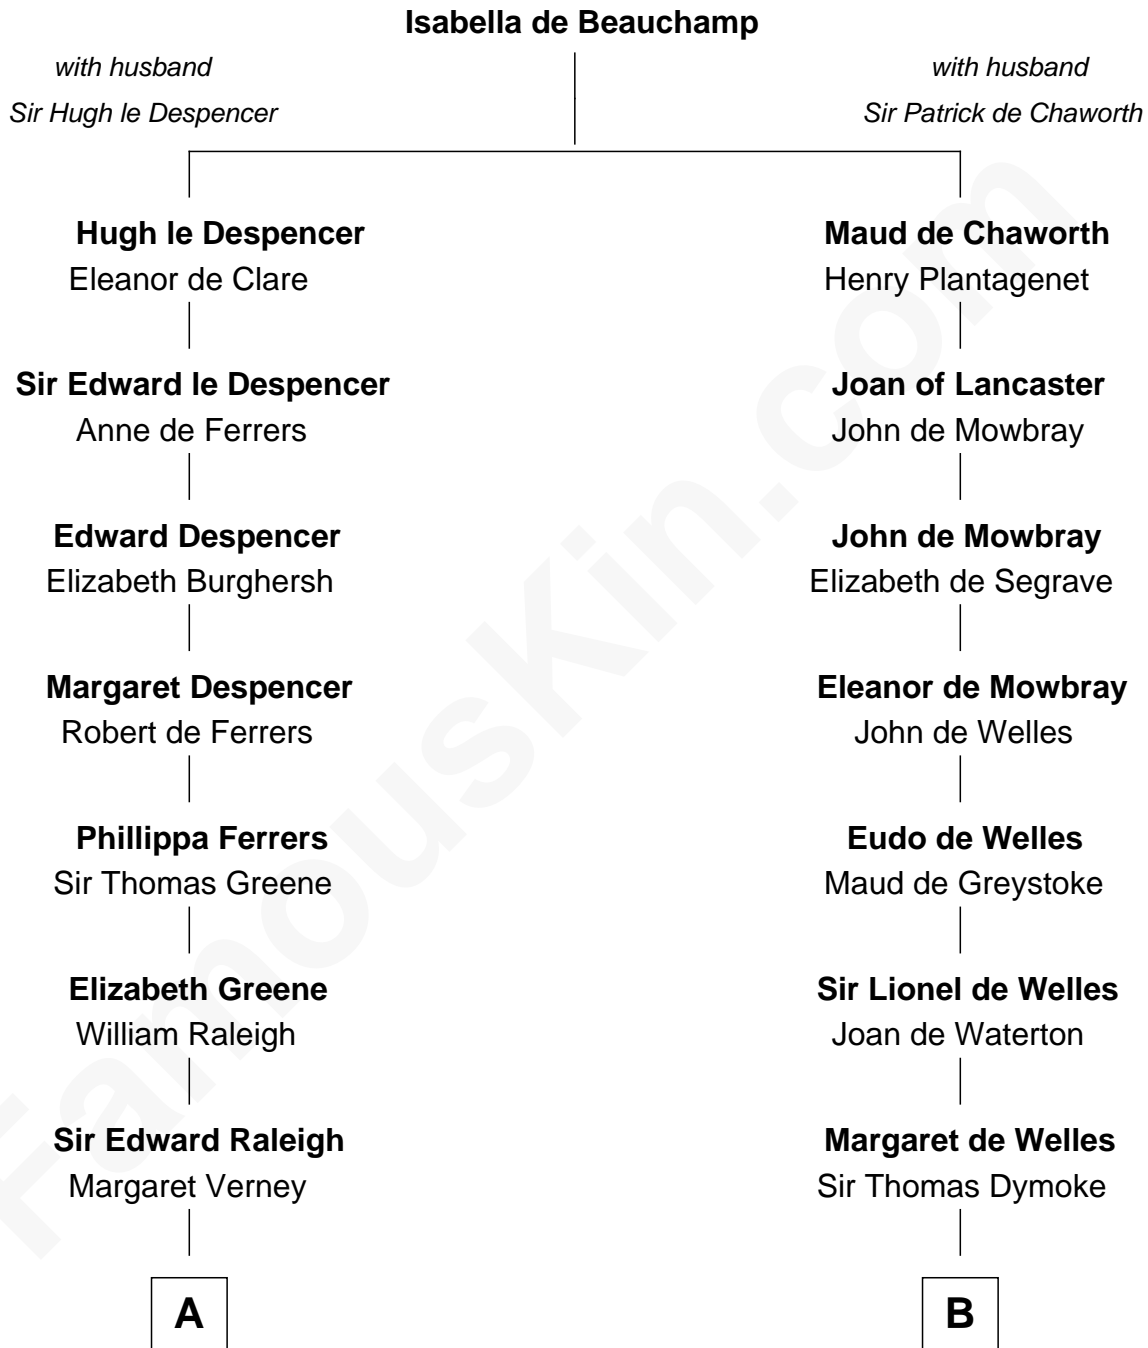

FamousKin.com
Relationship Chart of
Lucretia (Rudolph) Garfield
First Lady of President James Garfield

18th cousin of
Ralph Waldo Emerson
American Poet

C

Arabella Greene Mason

Zebulon Rudolph

Lucretia (Rudolph) Garfield