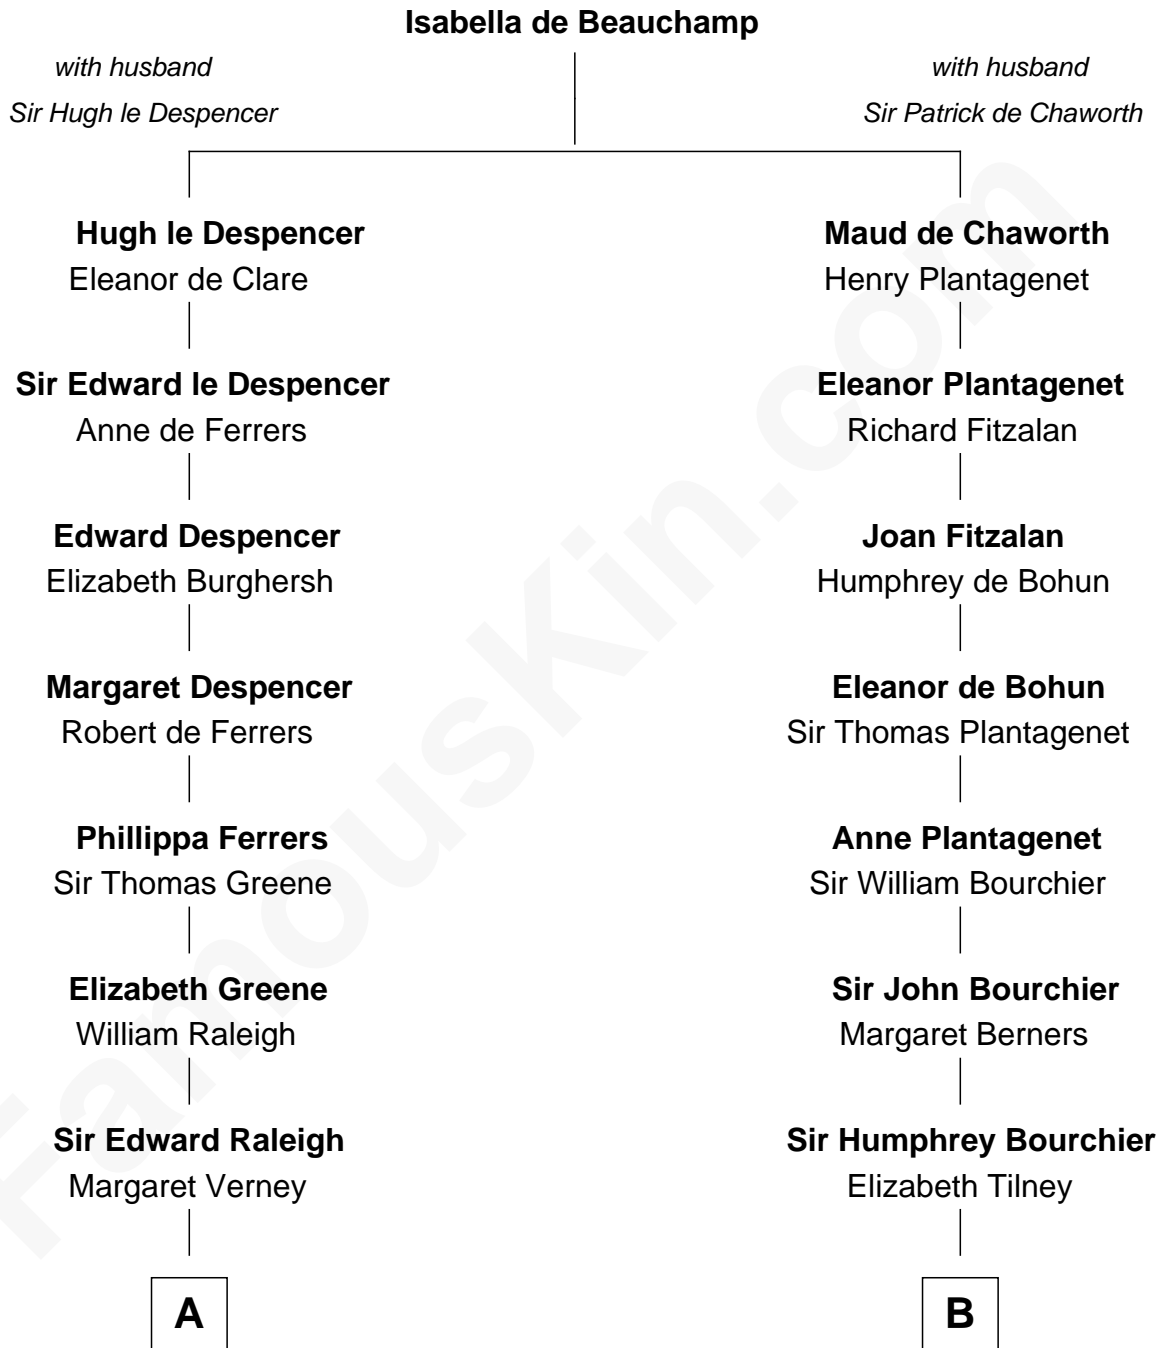

FamousKin.com

Relationship Chart of Lucretia (Rudolph) Garfield

First Lady of President James Garfield

16th cousin 2 times removed of

Robert Treat Paine

Signer of the Declaration of Independence

C

Arabella Greene Mason

Zebulon Rudolph

Lucretia (Rudolph) Garfield

First Lady of James Garfield

FamousKin.com