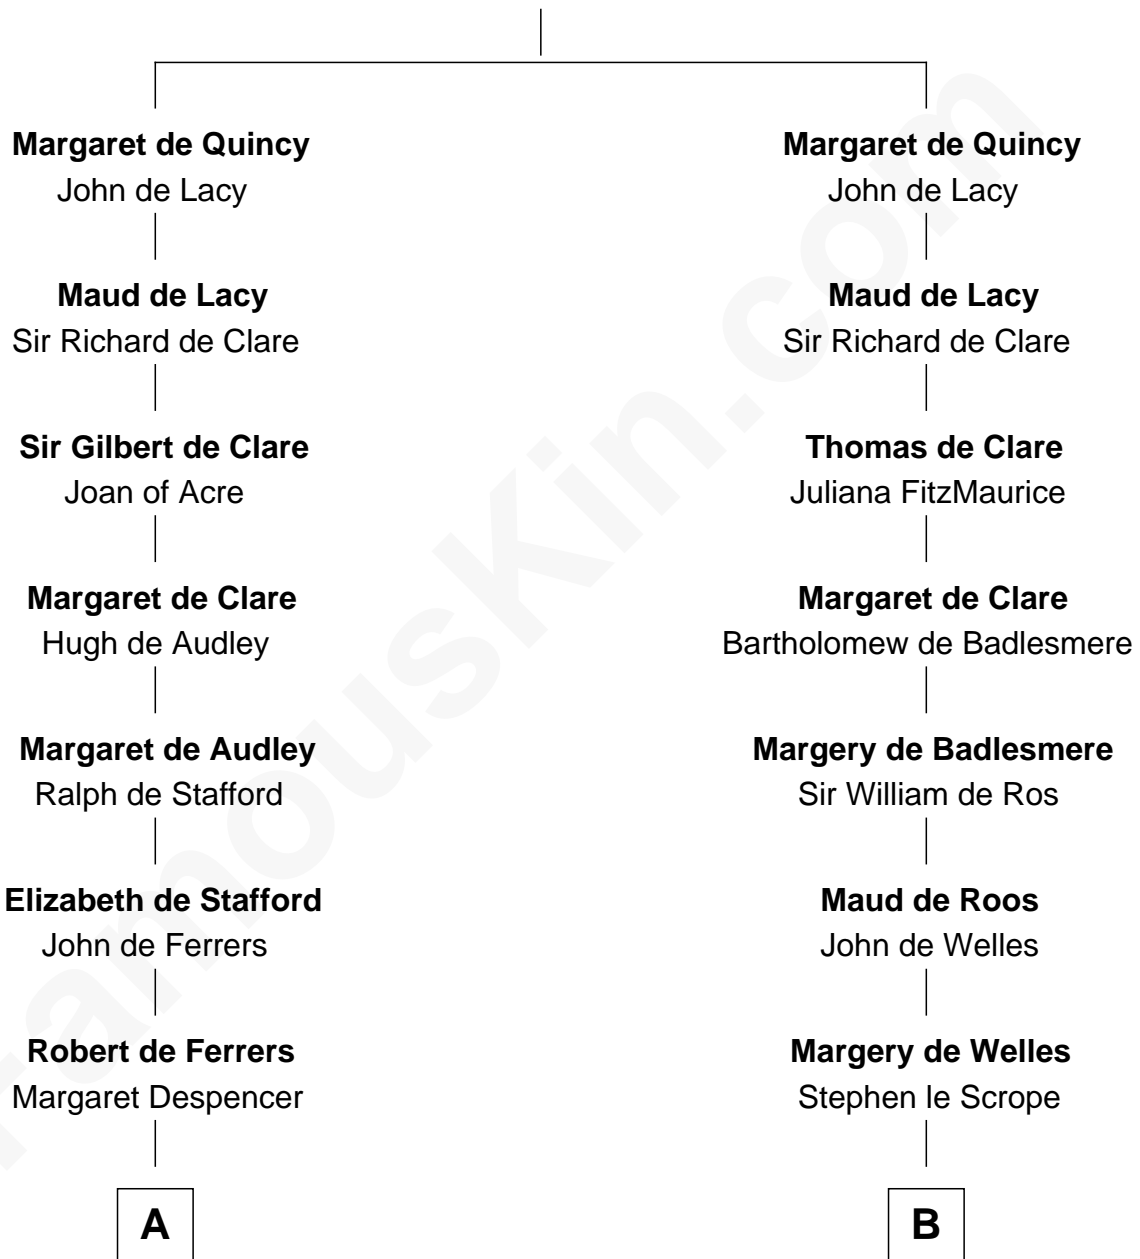

FamousKin.com

Relationship Chart of Lucretia (Rudolph) Garfield

First Lady of President James Garfield

18th cousin 3 times removed of

Robert Treat Paine

Signer of the Declaration of Independence

Sir Robert II de Quincy

Hawise of Chester

C

Anne Sanford
Capt. John Mason

Peleg Sanford Mason
Mary Stanton

Elijah Mason
Lucretia Greene

Arabella Greene Mason
Zebulon Rudolph

Lucretia (Rudolph) Garfield
First Lady of James Garfield

D

Eunice Treat
Thomas Paine

Robert Treat Paine
Signer of Declaration of Independence

FamousKin.com