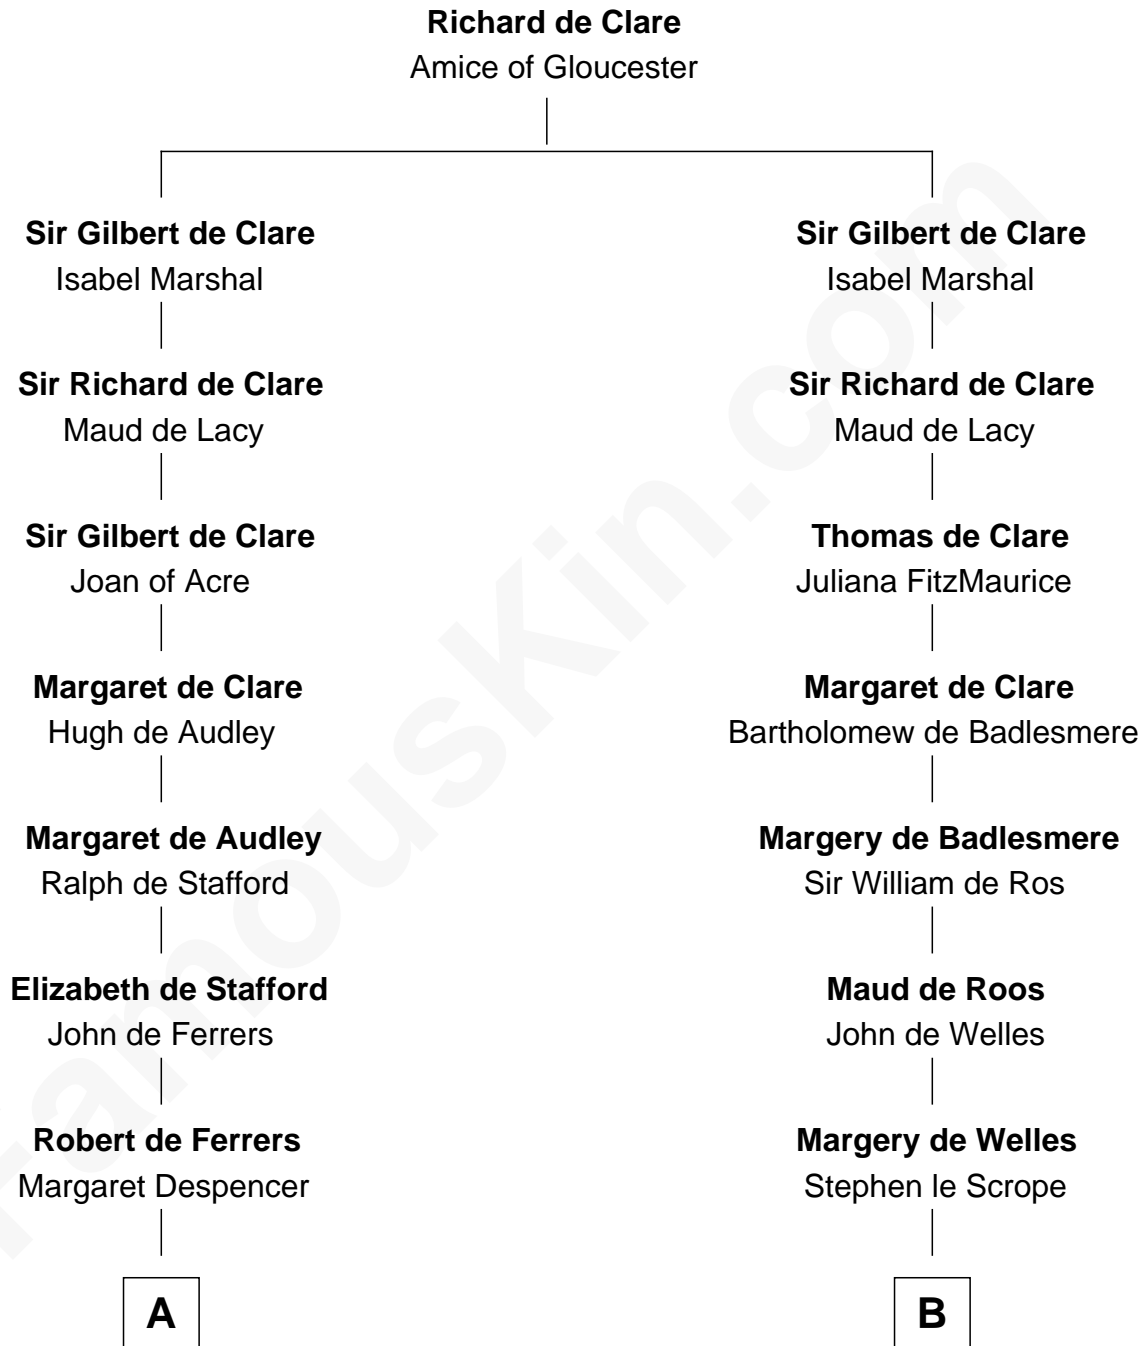

# FamousKin.com

## Relationship Chart of Lucretia (Rudolph) Garfield

*First Lady of President James Garfield*

18th cousin 3 times removed of

**Robert Treat Paine**

*Signer of the Declaration of Independence*

**C**

**Anne Sanford**  
Capt. John Mason

**Peleg Sanford Mason**  
Mary Stanton

**Elijah Mason**  
Lucretia Greene

**Arabella Greene Mason**  
Zebulon Rudolph

**Lucretia (Rudolph) Garfield**  
*First Lady of James Garfield*

**D**

**Eunice Treat**  
Thomas Paine

**Robert Treat Paine**  
*Signer of Declaration of Independence*

FamousKin.com