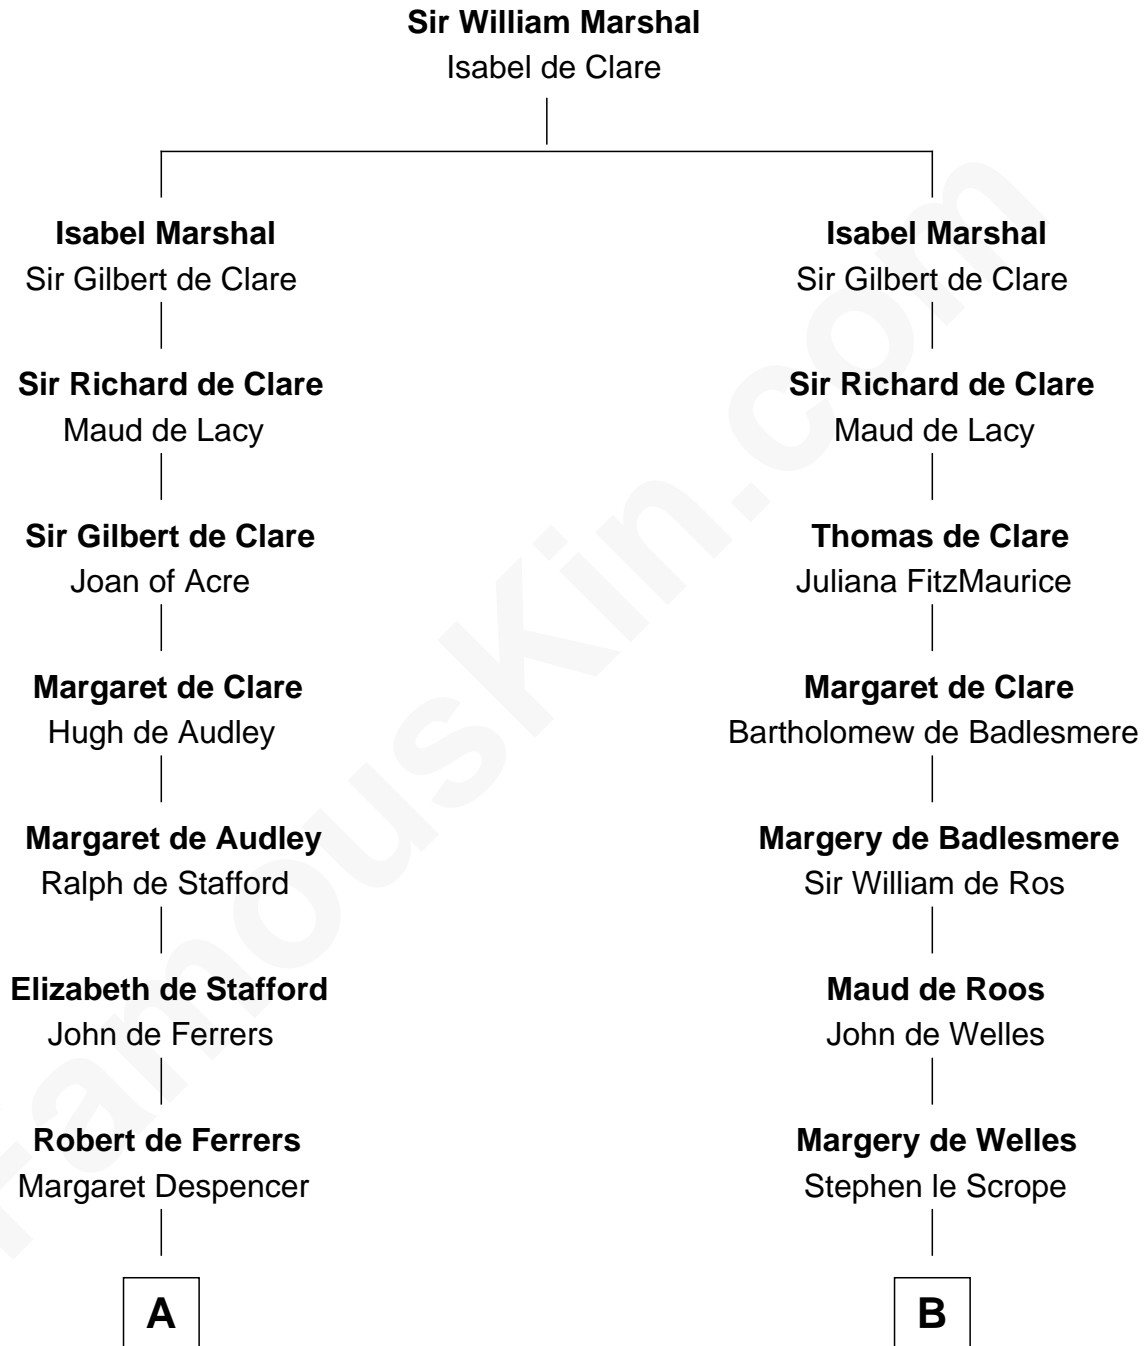

FamousKin.com

Relationship Chart of Lucretia (Rudolph) Garfield

First Lady of President James Garfield

18th cousin 3 times removed of

Robert Treat Paine

Signer of the Declaration of Independence

C

Anne Sanford
Capt. John Mason

Peleg Sanford Mason
Mary Stanton

Elijah Mason
Lucretia Greene

Arabella Greene Mason
Zebulon Rudolph

Lucretia (Rudolph) Garfield
First Lady of James Garfield

D

Eunice Treat
Thomas Paine

Robert Treat Paine
Signer of Declaration of Independence

FamousKin.com