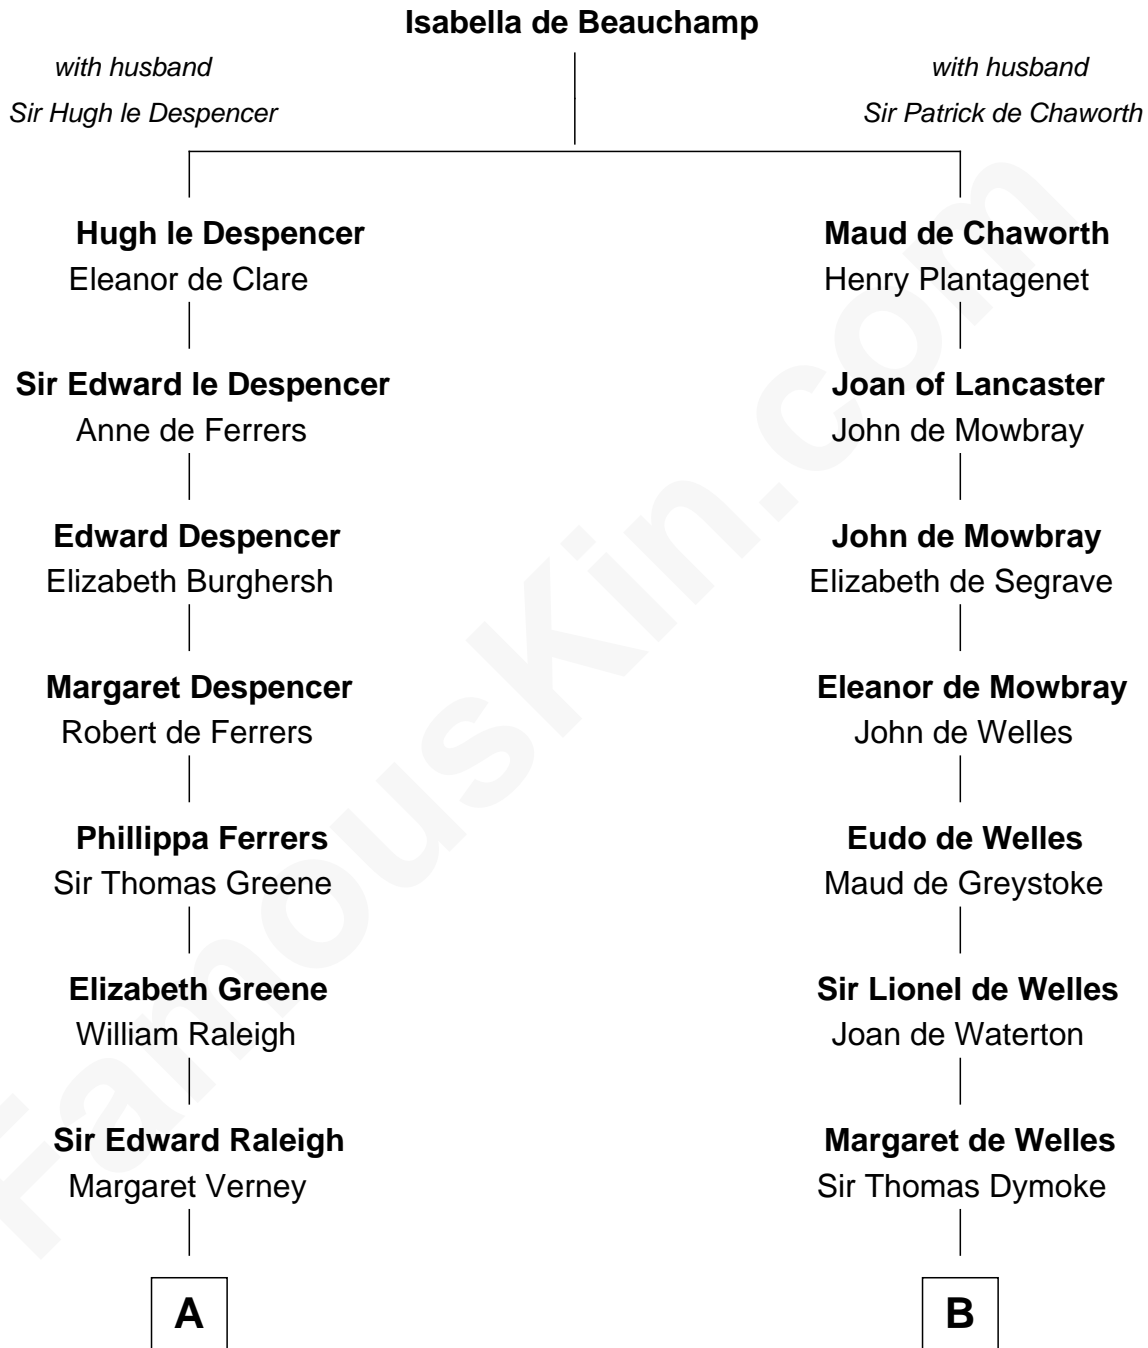

# FamousKin.com

## Relationship Chart of Lucretia (Rudolph) Garfield

*First Lady of President James Garfield*

15th cousin 3 times removed of

**Thomas Nelson**

*Signer of the Declaration of Independence*

**C**

Arabella Greene Mason

Zebulon Rudolph

Lucretia (Rudolph) Garfield

*First Lady of James Garfield*

FamousKin.com