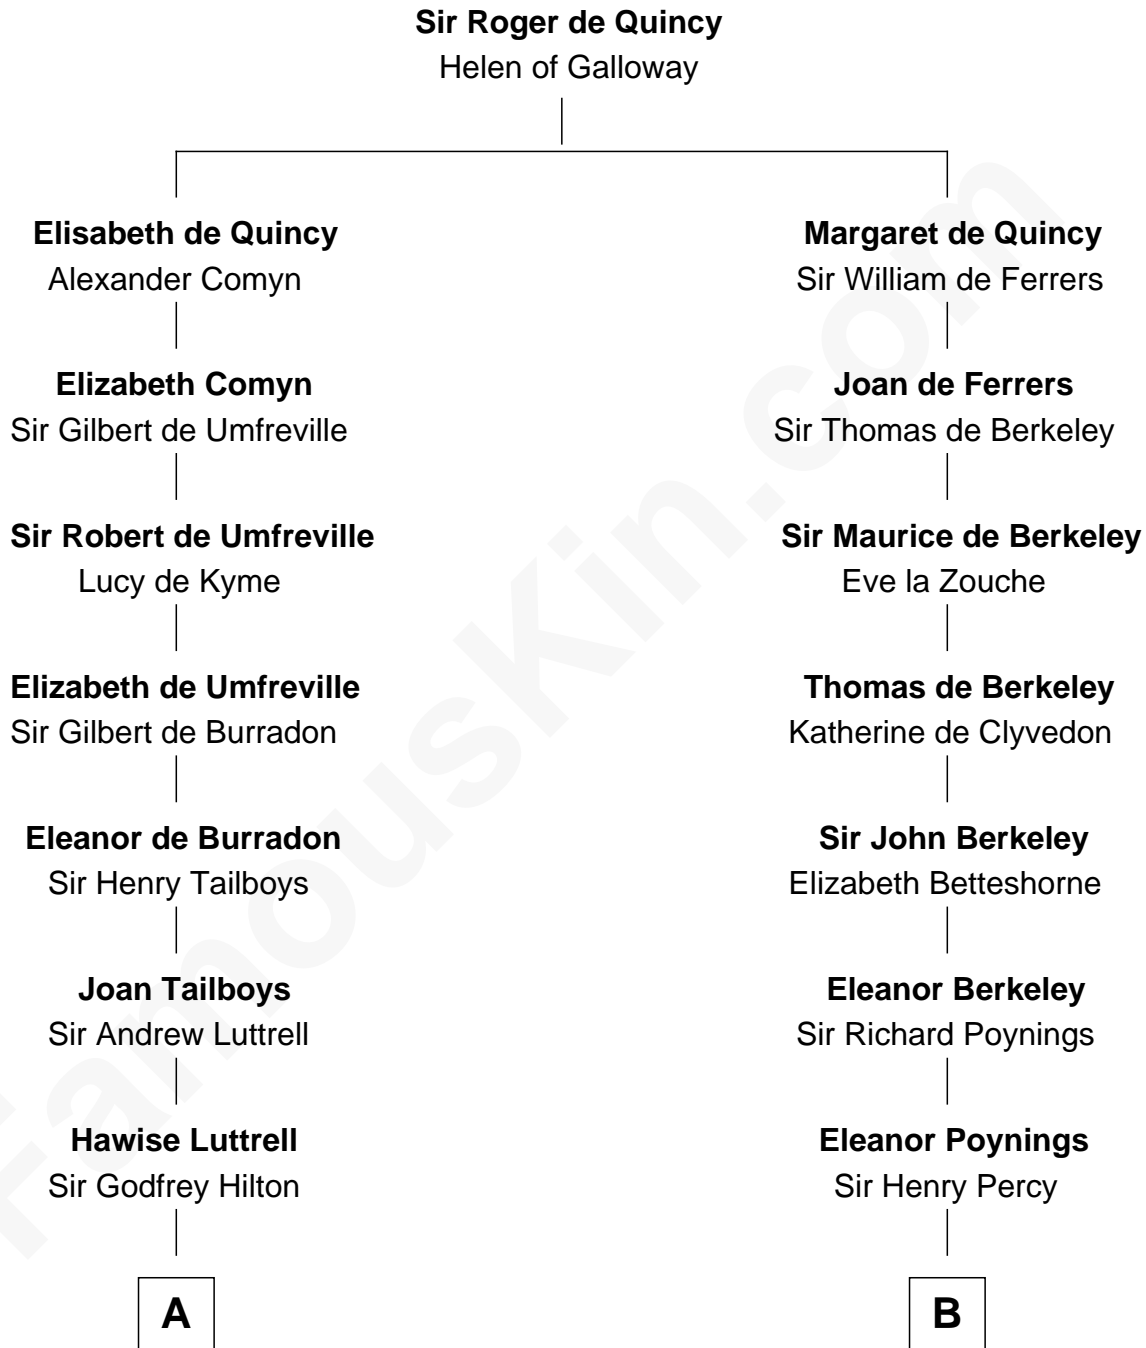

FamousKin.com

Relationship Chart of Lucretia (Rudolph) Garfield

First Lady of President James Garfield

16th cousin 4 times removed of

Thomas Nelson

Signer of the Declaration of Independence

A

Sir Godfrey Hilton
Margery Willoughby

Elizabeth Hilton
Richard Thimbleby

Anne Thimbleby
John Booth

Eleanor Booth
Edward Hamby

William Hamby
Margaret Blewett

Robert Hamby
Elizabeth Arnold

Katherine Hamby
Edward Hutchinson

Elizabeth Hutchinson
Edward Winslow

Anna Winslow
John Taylor

Elizabeth Taylor
Nathaniel Greene

C

B

Margaret Percy
Sir William Gascoigne

Elizabeth Gascoigne
Sir George Talboys

Anne Talboys
Sir Edward Dymoke

Frances Dymoke
Sir Thomas Windebank