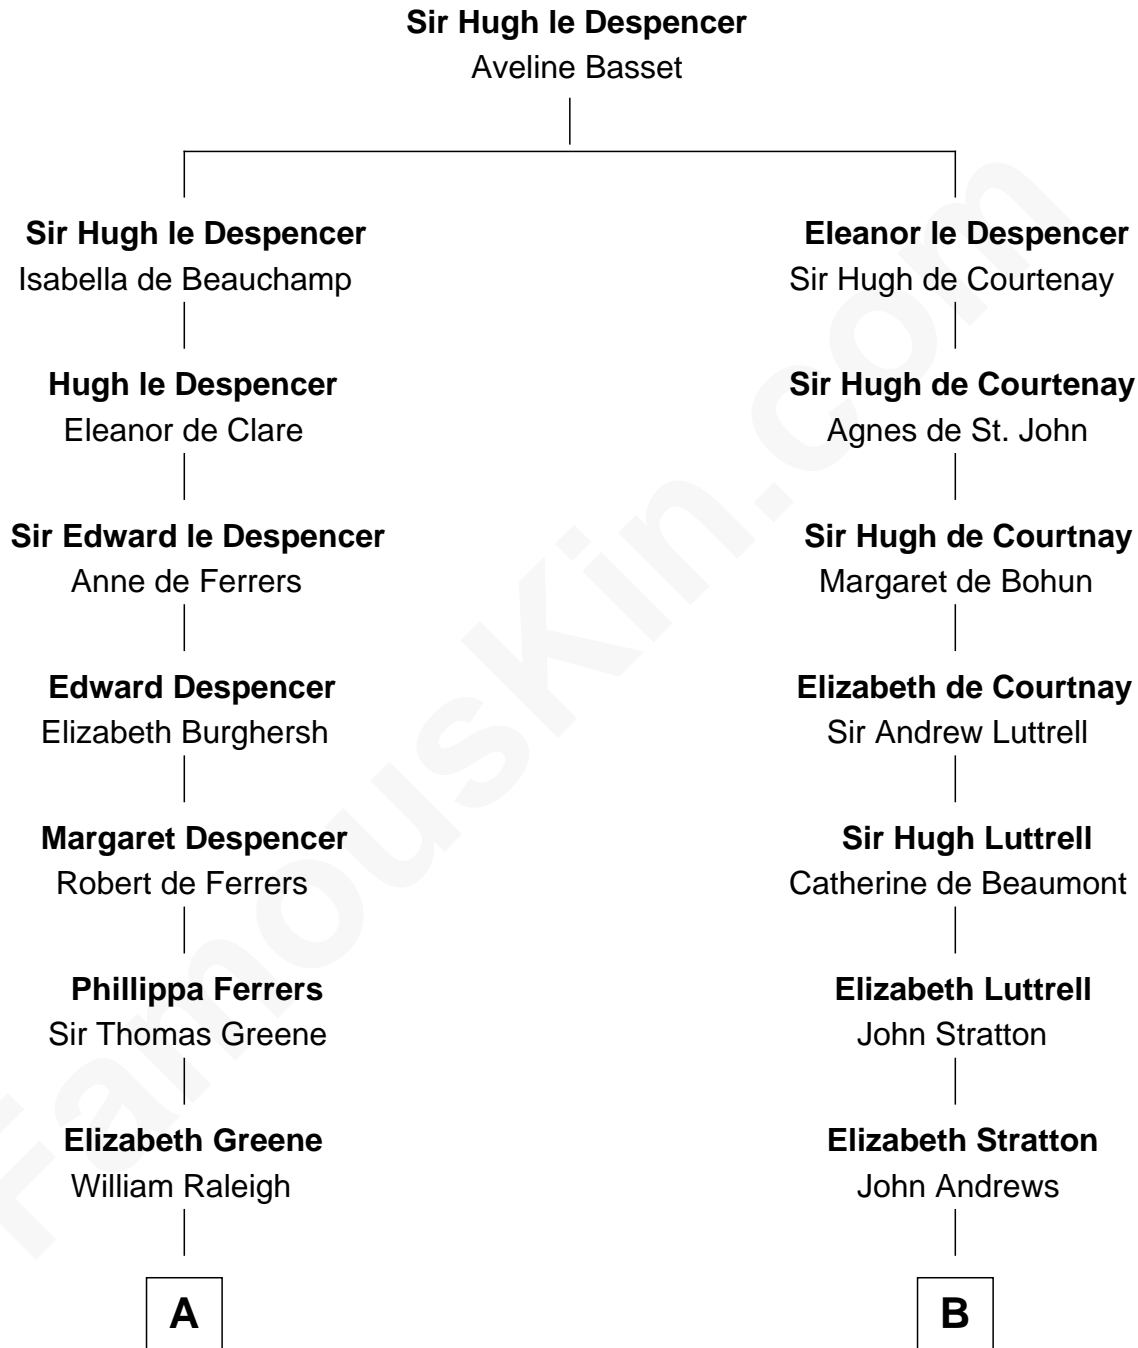

FamousKin.com

Relationship Chart of Lucretia (Rudolph) Garfield

First Lady of President James Garfield

16th cousin 3 times removed of

Thomas Nelson

Signer of the Declaration of Independence

C

—
Elijah Mason
Lucretia Greene

—
Arabella Greene Mason
Zebulon Rudolph

—
Lucretia (Rudolph) Garfield
First Lady of James Garfield

FamousKin.com