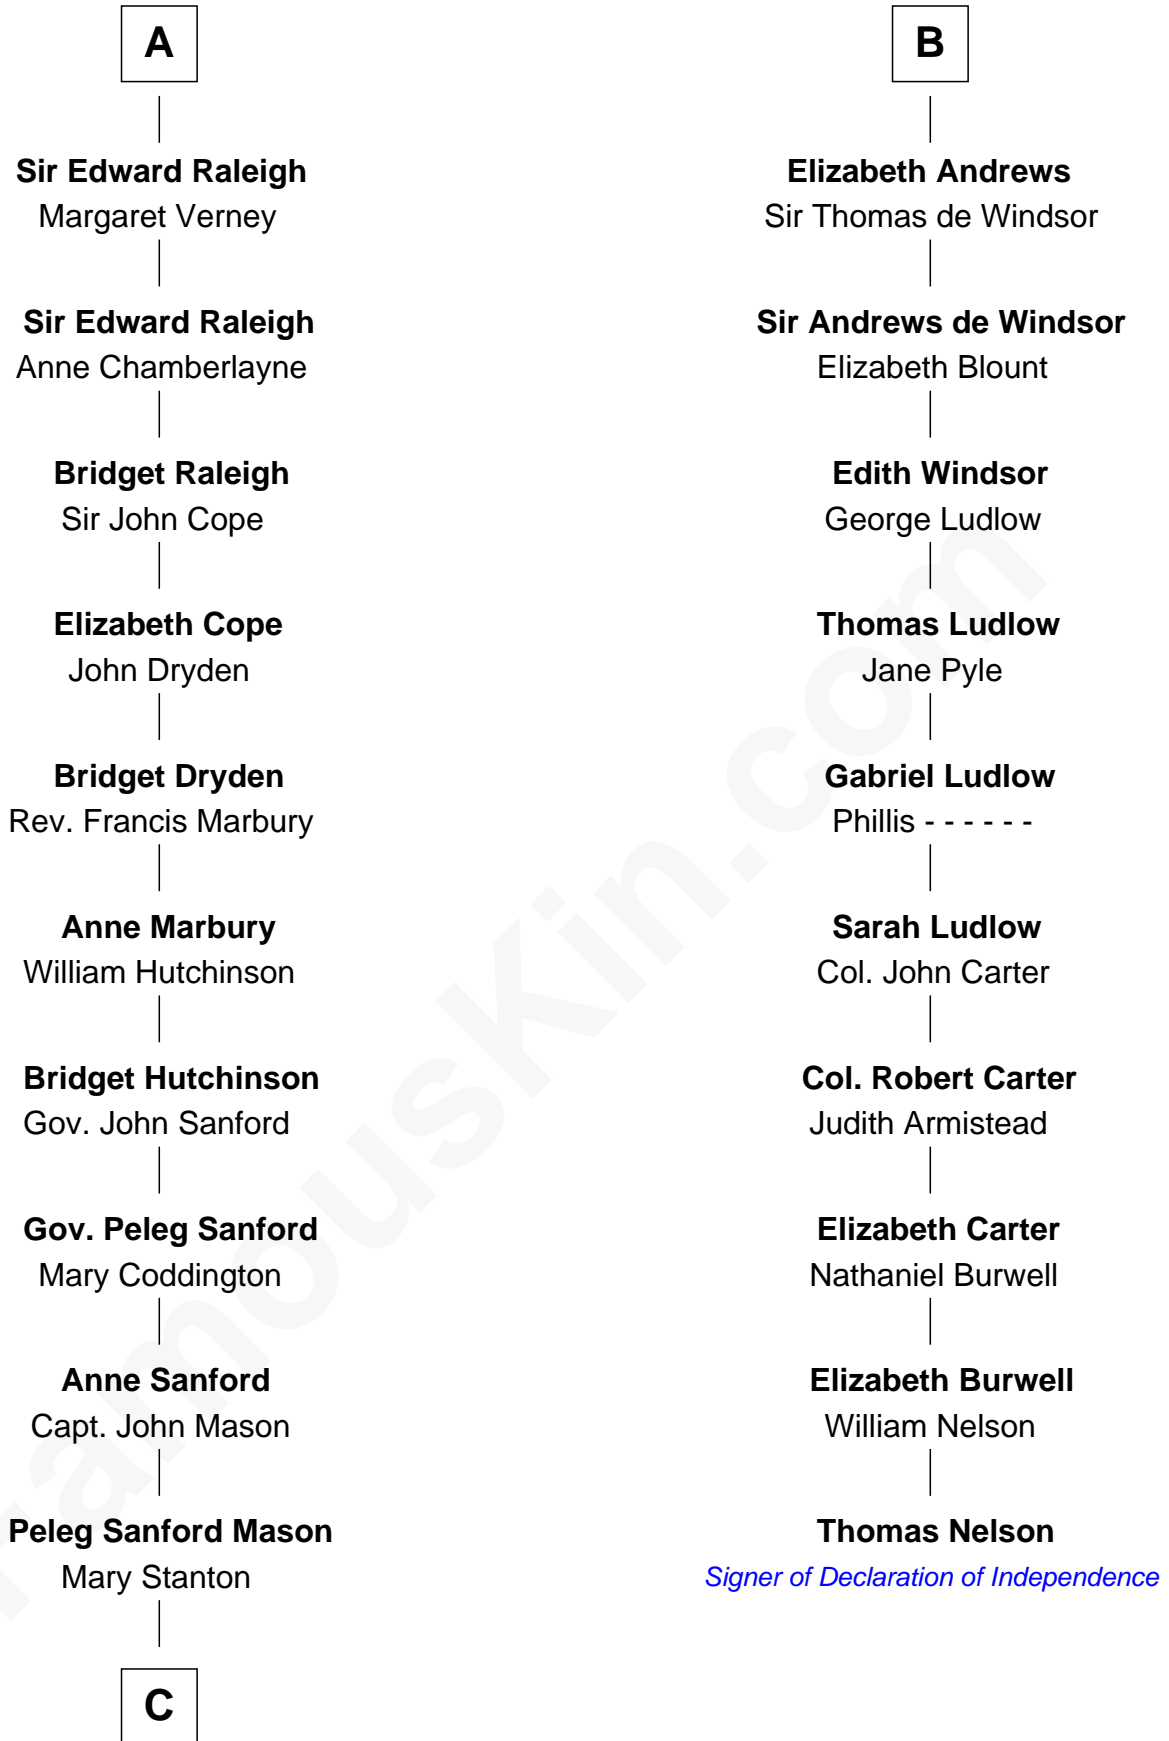

FamousKin.com

Relationship Chart of Lucretia (Rudolph) Garfield

First Lady of President James Garfield

16th cousin 3 times removed of

Thomas Nelson

Signer of the Declaration of Independence

C

—
Elijah Mason
Lucretia Greene

—
Arabella Greene Mason
Zebulon Rudolph

—
Lucretia (Rudolph) Garfield
First Lady of James Garfield

FamousKin.com