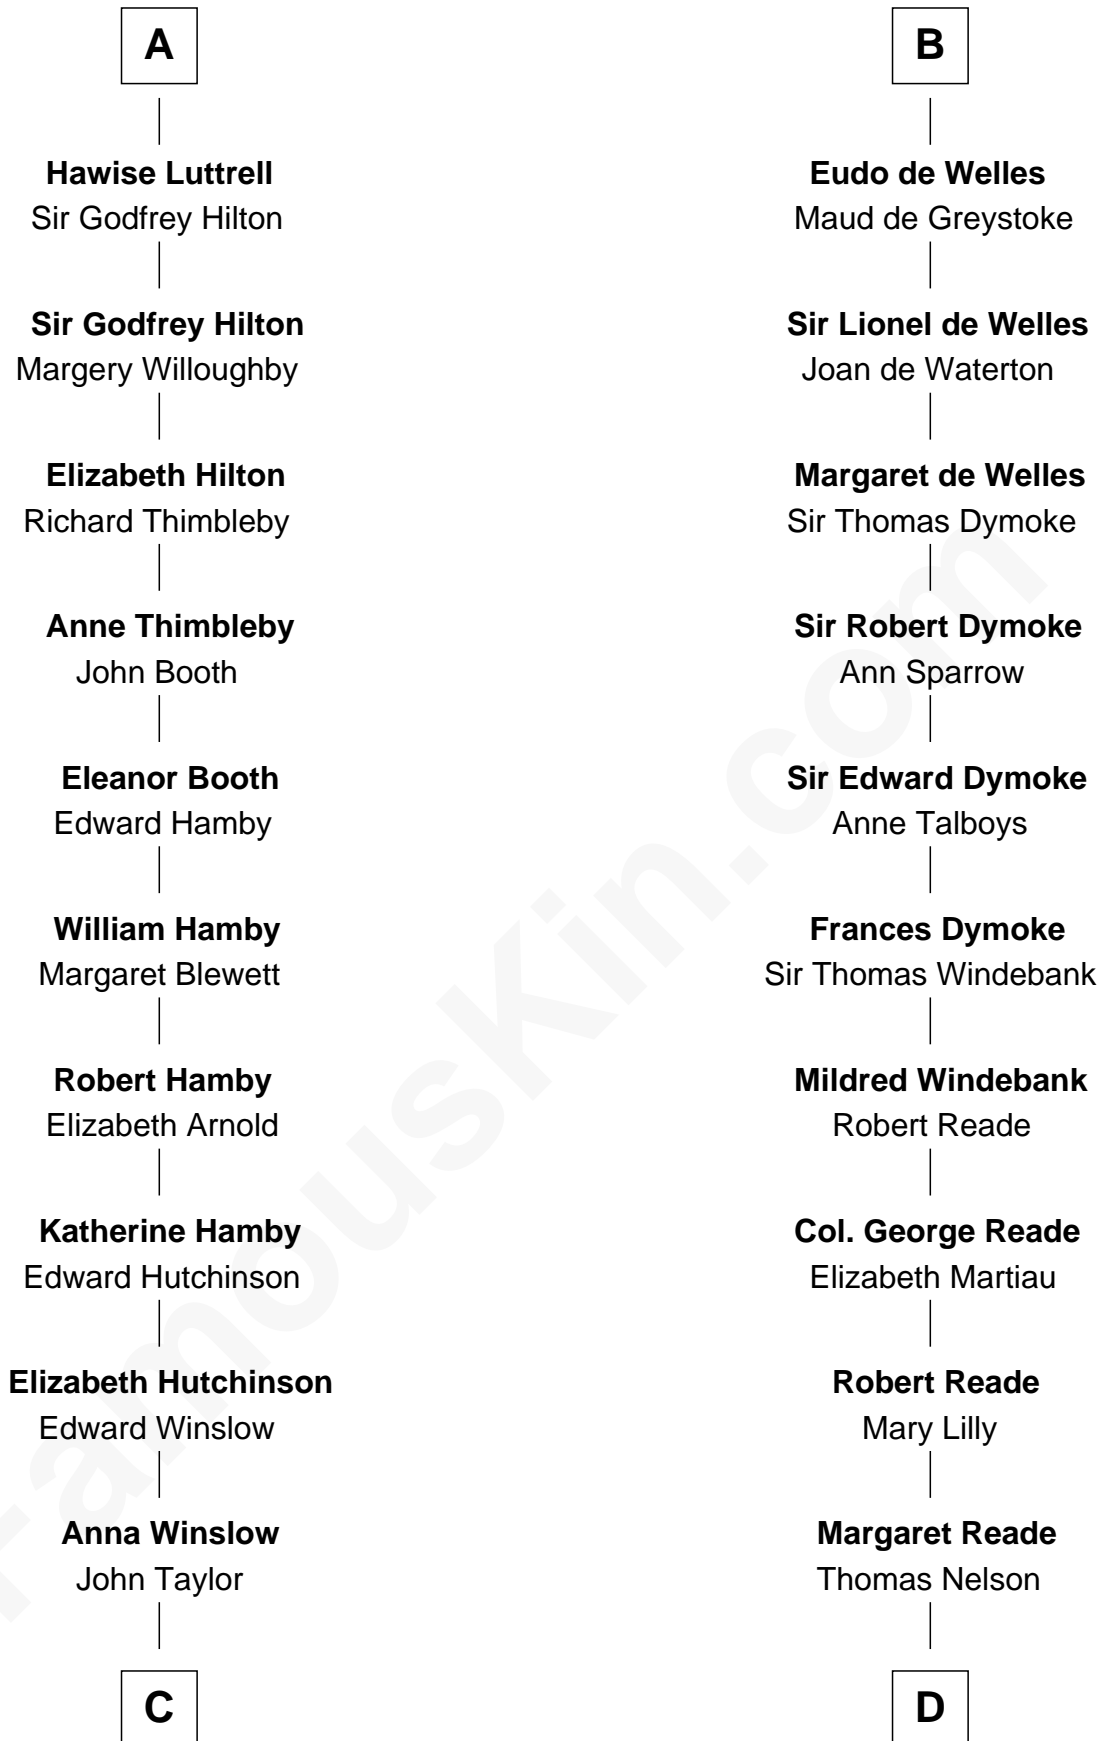

FamousKin.com

Relationship Chart of Lucretia (Rudolph) Garfield

First Lady of President James Garfield

18th cousin 3 times removed of

Thomas Nelson

Signer of the Declaration of Independence

Sir Odinel de Umfreville

Alice de Lucy

C

Elizabeth Taylor
Nathaniel Greene

John Greene
Azubah Ward

Lucretia Greene
Elijah Mason

Arabella Greene Mason
Zebulon Rudolph

Lucretia (Rudolph) Garfield
First Lady of James Garfield

D