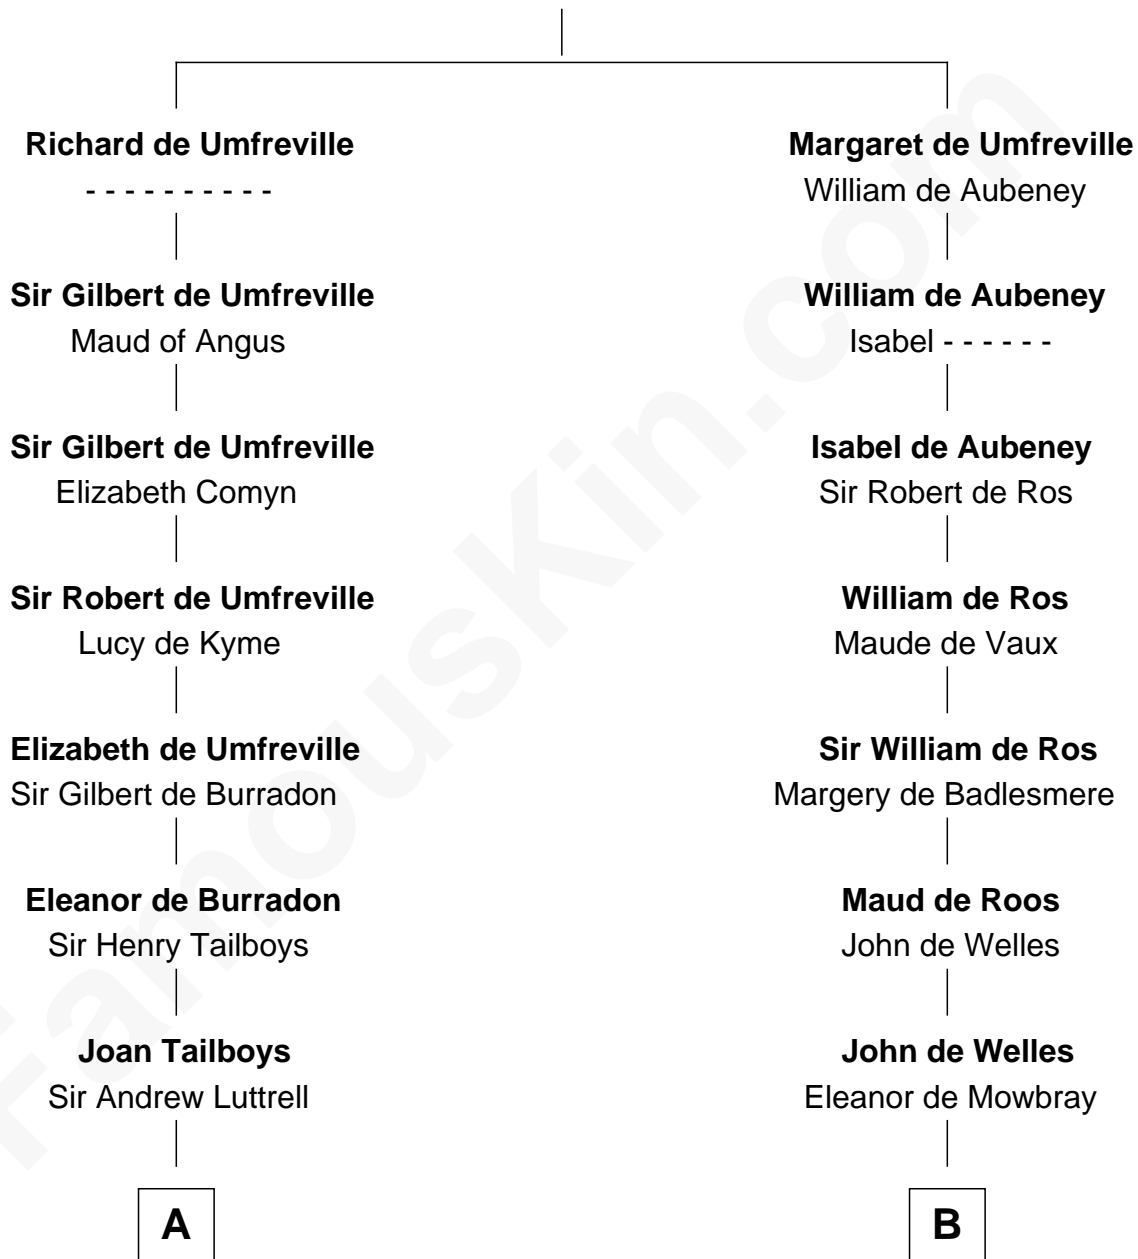

FamousKin.com

Relationship Chart of Lucretia (Rudolph) Garfield

First Lady of President James Garfield

18th cousin 3 times removed of

Thomas Nelson

Signer of the Declaration of Independence

Sir Odinel de Umfreville

Alice de Lucy

C

Elizabeth Taylor
Nathaniel Greene

John Greene
Azubah Ward

Lucretia Greene
Elijah Mason

Arabella Greene Mason
Zebulon Rudolph

Lucretia (Rudolph) Garfield
First Lady of James Garfield

D