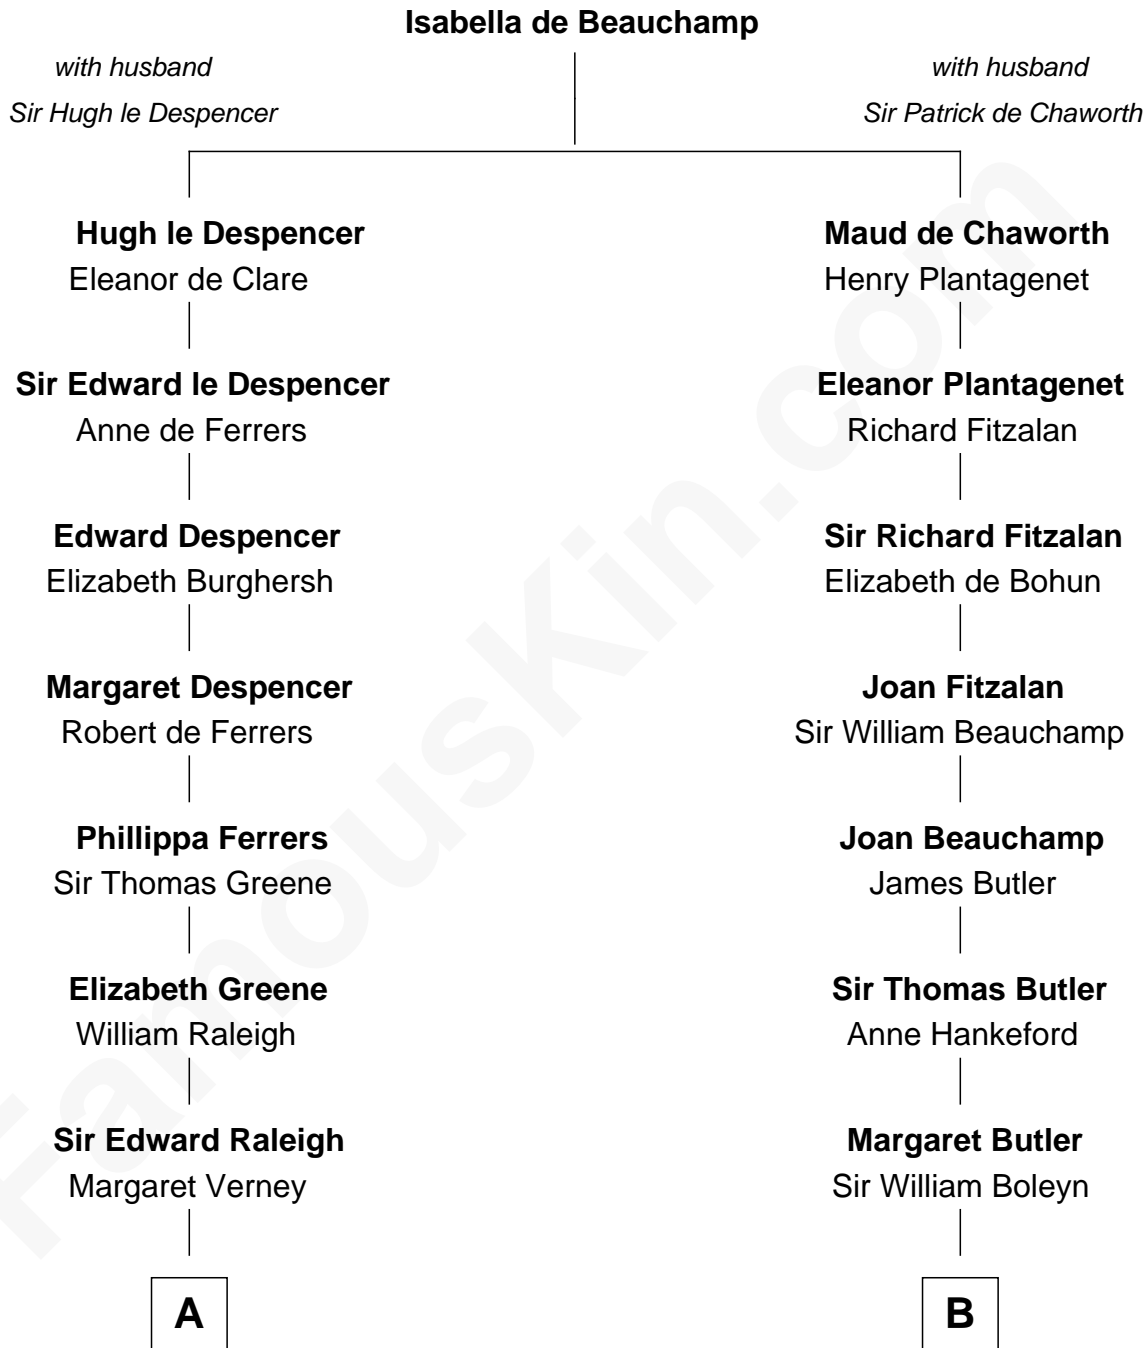

FamousKin.com

Relationship Chart of Lucretia (Rudolph) Garfield

First Lady of President James Garfield

16th cousin 2 times removed of

William Floyd

Signer of the Declaration of Independence

C

Arabella Greene Mason

Zebulon Rudolph

Lucretia (Rudolph) Garfield

First Lady of James Garfield

FamousKin.com