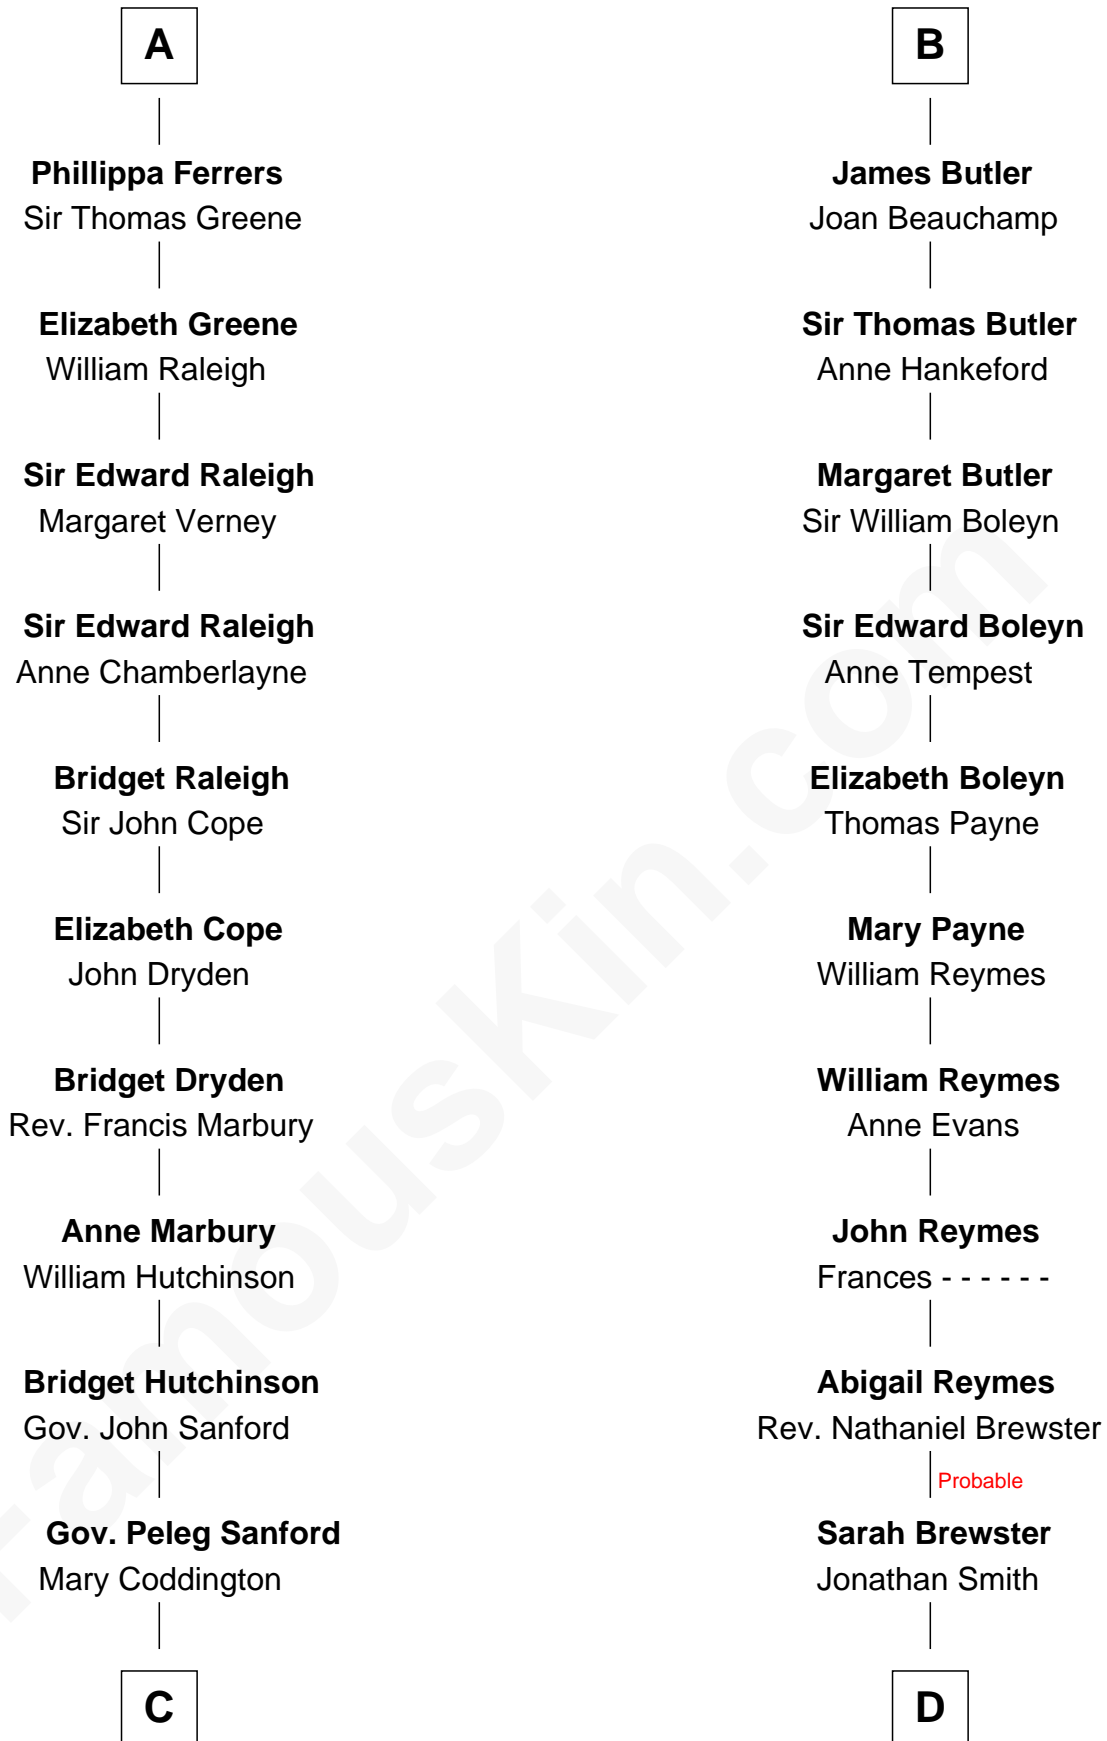

FamousKin.com

Relationship Chart of Lucretia (Rudolph) Garfield

First Lady of President James Garfield

19th cousin 2 times removed of

William Floyd

Signer of the Declaration of Independence

Sir Robert II de Quincy

Hawise of Chester

C

Anne Sanford
Capt. John Mason

Peleg Sanford Mason
Mary Stanton

Elijah Mason
Lucretia Greene

Arabella Greene Mason
Zebulon Rudolph

Lucretia (Rudolph) Garfield
First Lady of James Garfield