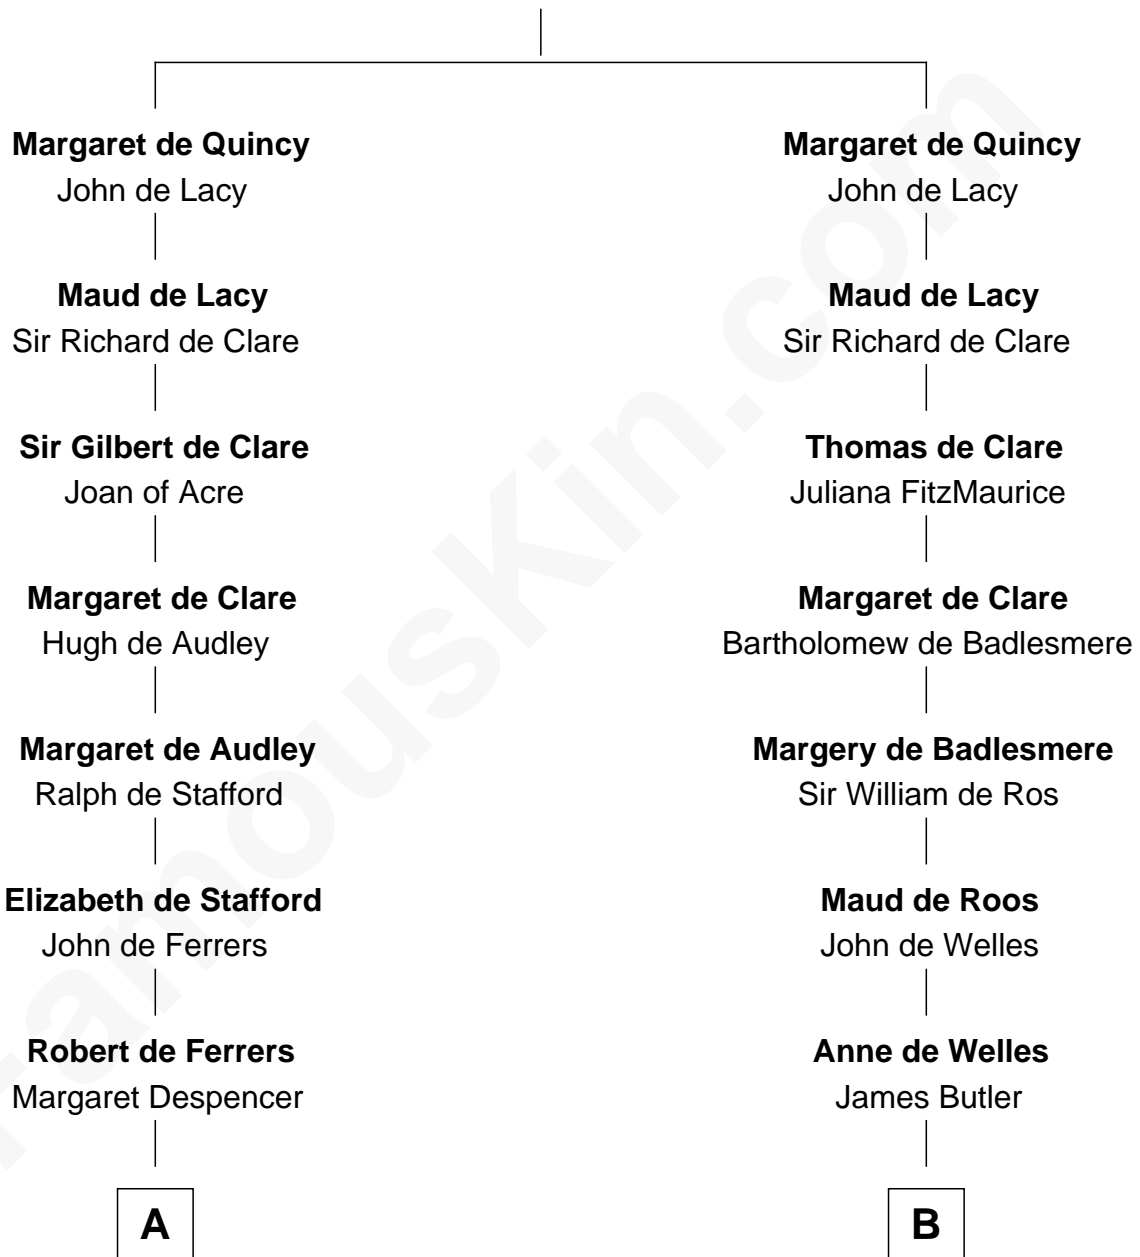

FamousKin.com

Relationship Chart of Lucretia (Rudolph) Garfield

First Lady of President James Garfield

19th cousin 2 times removed of

William Floyd

Signer of the Declaration of Independence

Sir Robert II de Quincy

Hawise of Chester

C

Anne Sanford
Capt. John Mason

Peleg Sanford Mason
Mary Stanton

Elijah Mason
Lucretia Greene

Arabella Greene Mason
Zebulon Rudolph

Lucretia (Rudolph) Garfield
First Lady of James Garfield

D

Jonathan Smith
Elizabeth Platt

Tabitha Smith
Nicholl Floyd

William Floyd
Signer of Declaration of Independence

FamousKin.com